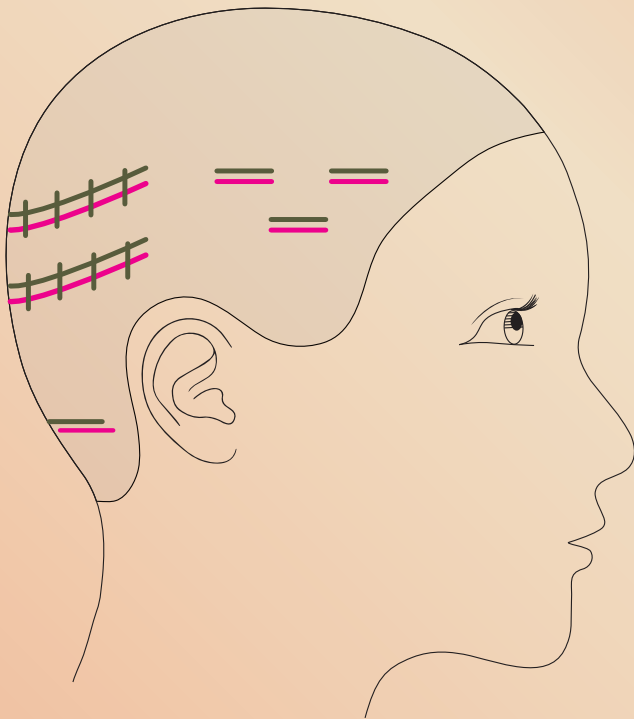

PLACEMENT CHART BRONDE BALAYAGE

HAND TIED WEFT 5/18/60A BALAYAGE
MACHINE WEFT 18/60A CM

TAPE ORIGINALS 5/18/60A BALAYAGE
TAPE ORIGINALS 18/60A CM

HAND TIED WEFT 5/18/60A BALAYAGE
MACHINE WEFT 18/60A CM

TAPE ORIGINALS 5/18/60A BALAYAGE
TAPE ORIGINALS 18/60A CM