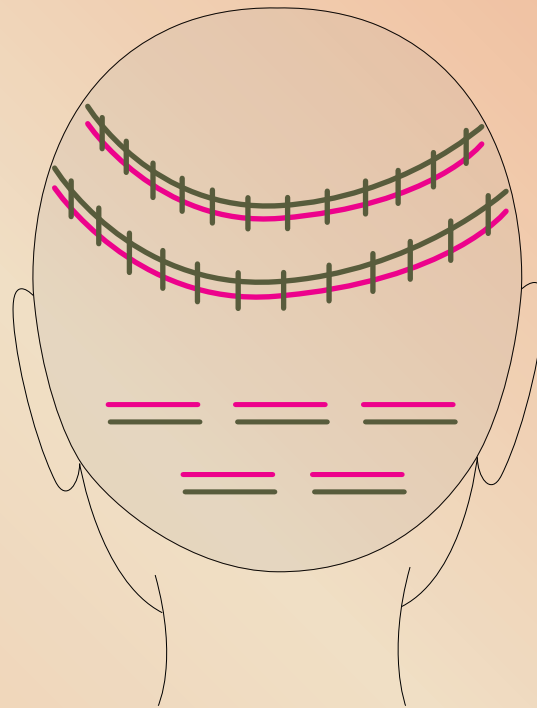

PLACEMENT CHART BRONDE BALAYAGE

HAND TIED WEFT 5/18/60A BALAYAGE
MACHINE WEFT 18/60A CM

TAPE ORIGINALS 5/18/60A BALAYAGE
TAPE ORIGINALS 18/60A CM

HAND TIED WEFT 5/18/60A BALAYAGE
MACHINE WEFT 18/60A CM

TAPE ORIGINALS 5/18/60A BALAYAGE
TAPE ORIGINALS 18/60A CM