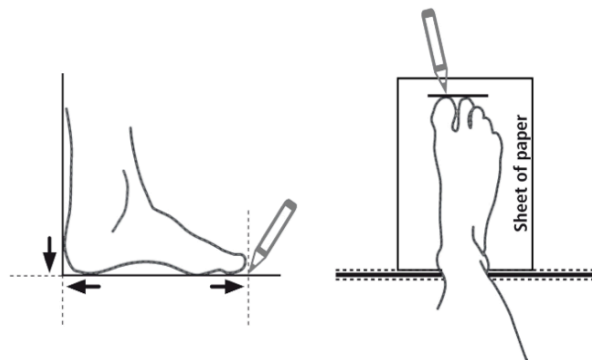

## MEN SHOE CONVERSION TABLE

S  
T  
Y  
L  
E  
S

Slides	Foot length in mm	269	276	283	290	296	302	309	315
	UK shoe size	6	7	8	9	10	11	12	13
	EU shoe size	40	41	42	43	44	45	46	47
Rafael / California	Foot length in mm	265.66	272.33	279	285.67	292.34	299.01	305.68	
	UK shoe size	6	7	8	9	10	11	12	
	EU shoe size	40	41	42	43	44	45	46	
Pursuit	Foot length in mm	256.66	263.33	270	276.67	283.34	290.01	296.68	
	UK shoe size	6	7	8	9	10	11	12	
	EU shoe size	40	41	42	43	44	45	46	
Phantom	Foot length in mm	265.66	272.33	279	285.67	292.34	299.01	305.68	
	UK shoe size	6	7	8	9	10	11	12	
	EU shoe size	40	41	42	43	44	45	46	
Blaze	Foot length in mm	263.66	270.33	277	283.67	290.34	297.01	303.68	
	UK shoe size	6	7	8	9	10	11	12	
	EU shoe size	40	41	42	43	44	45	46	
Evolution	Foot length in mm	263.99	270.66	277.33	284	290.67	297.34	304.01	
	UK shoe size	6	7	8	9	10	11	12	
	EU shoe size	40	41	42	43	44	45	46	
Storm/Element	Foot length in mm	258.66	265.33	272	278.67	285.34	292.01	298.68	
	UK shoe size	6	7	8	9	10	11	12	
	EU shoe size	40	41	42	43	44	45	46	
Zonal / Apex / Fusion / Vitor	Foot length in mm	254	260	267	273	280	287	293	
	UK shoe size	6	7	8	9	10	11	12	
	EU shoe size	40	41	42	43	44	45	46	
Kyoto	Foot length in mm	260	267	273	280	287	293	300	
	UK shoe size	6	7	8	9	10	11	12	
	EU shoe size	40	41	42	43	44	45	46	

### BEFORE BUYING WE RECOMMEND YOU MEASURE YOUR SHOE SIZE RIGHT

Not sure what is the right SikSilk size for you?

The following instructions will help you choose:

1. Take a piece of paper and a pen or pencil
2. Stand with your heels against the wall
3. Stand upright, placing your weight on both feet
4. Get someone else to draw a line by the tip of your toe
5. Measure the length from the wall to the line
6. Add 3-5mm to the measured length (important for toe space)
7. Compare the foot length with the conversion table above

For the best fit, measure your feet at the end of the day.