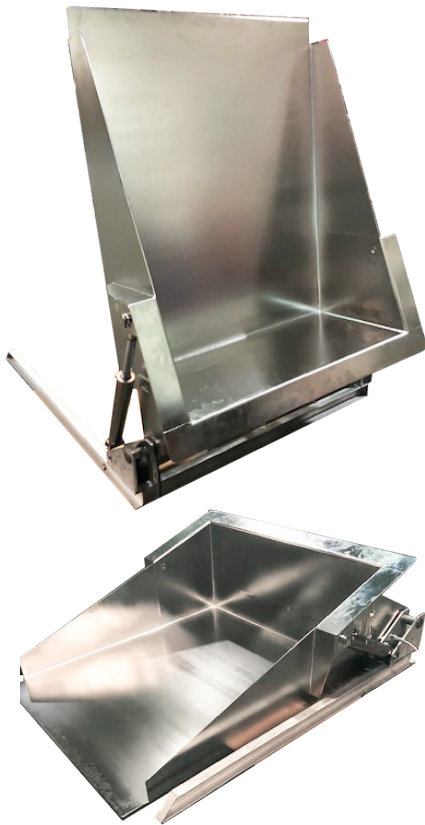

# Stainless Steel Sanitary Ground Level Tilter

## Features

- 304 Stainless steel
- Sanitary no weld platform
- Capacity 2,000 lbs to 4,000 lbs
- Washdown motors
- No enclosed metal and no tube