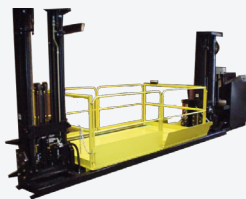

Providing Ergonomic &
Innovative Lifting Solutions

CUSTOM MAN LIFTS

- Lifts heights from 12 inches to 60 feet
- Manual and self propelled
- Stainless steel versions available
- Air powered, electric and explosion proof
- Scissor lift, Boom Style work platform
- Linex coated FDA approved
- Capacities to 10,000 lbs working height
- Stationary work platforms
- Standard man lift conversions

Stainless Steel Stand

Rotating Platforms

Single Air Powered

Genie Lift Before

Genie Lift After

Ergonomic Operator Positioning

SuperLift™ Builds Standard and Custom Manlifts

stationary

dual mast lift

Goliath

tool man

track units