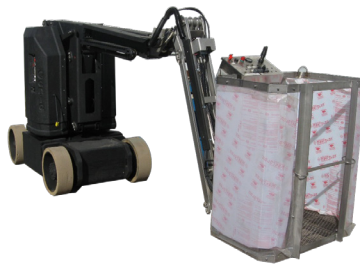

Providing Ergonomic &
Innovative Lifting Solutions

CUSTOM MAN LIFTS

- Lifts heights from 12 inches to 60 feet
- Manual and self propelled
- Stainless steel versions available
- Air powered, electric and explosion proof
- Scissor lift, Boom Style work platform
- Linex coated FDA approved
- Capacities to 10,000 lbs working height
- Stationary work platforms
- Standard man lift conversions

Stainless Steel Stand

Rotating Platforms

Single Air Powered

Genie Lift Before

Genie Lift After

Ergonomic Operator Positioning

SuperLift™ Builds Standard and Custom Manlifts

stationary

dual mast lift

Goliath

tool man

track units