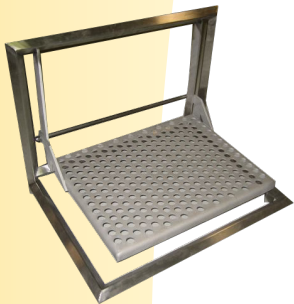

Providing Ergonomic &
Innovative Lifting Solutions

CUSTOM MAN LIFTS

- Lifts heights from 12 inches to 60 feet
- Manual and self propelled
- Stainless steel versions available
- Air powered, electric and explosion proof
- Scissor lift, Boom Style work platform
- Linex coated FDA approved
- Capacities to 10,000 lbs working height
- Stationary work platforms
- Standard man lift conversions

Providing Ergonomic & Innovative Lifting Solutions

CUSTOM MAN LIFTS

SUPERLIFT™ provides engineered solutions to your personnel lifting issues. Whether you require a lift for 30 inches or 30 feet **SUPERLIFT™** will provide a solution that will eliminate ergonomic and safety issues for your company employees.

Stainless Steel Stand

Rotating Platforms

Single Air Powered

Genie Lift Before

Genie Lift After

Ergonomic Operator Positioning

SuperLift™ Builds Standard and Custom Manlifts

stationary