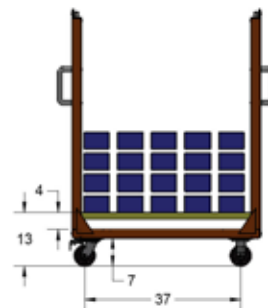

Drawings

Custom sizes & painted units available