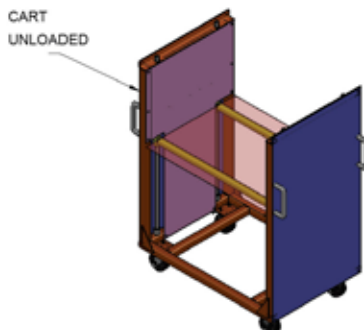

Stainless Steel Self Adjusting Push Carts

Features

- Ergonomic positioning from 13 to 37 inches
- 304L and 316L North American Stainless Steel number 4 finish
- No power required
- SPARK proof available
- Oversized platform and custom sizes available
- Self contained stainless springs in smooth sanitary finish, easy to clean wash down
- Anti static wheels

Drawings

Custom sizes & painted units available