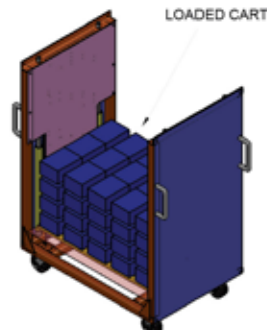

Drawings

Custom sizes & painted units available