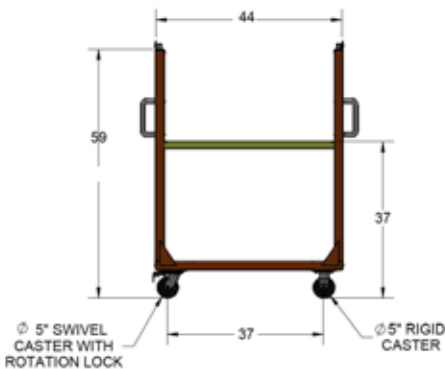

Stainless Steel Self Adjusting Push Carts

Features

- Ergonomic positioning from 13 to 37 inches
- 304L and 316L North American Stainless Steel number 4 finish
- No power required
- SPARK proof available
- Oversized platform and custom sizes available
- Self contained stainless springs in smooth sanitary finish, easy to clean wash down
- Anti static wheels

Drawings

Custom sizes & painted units available