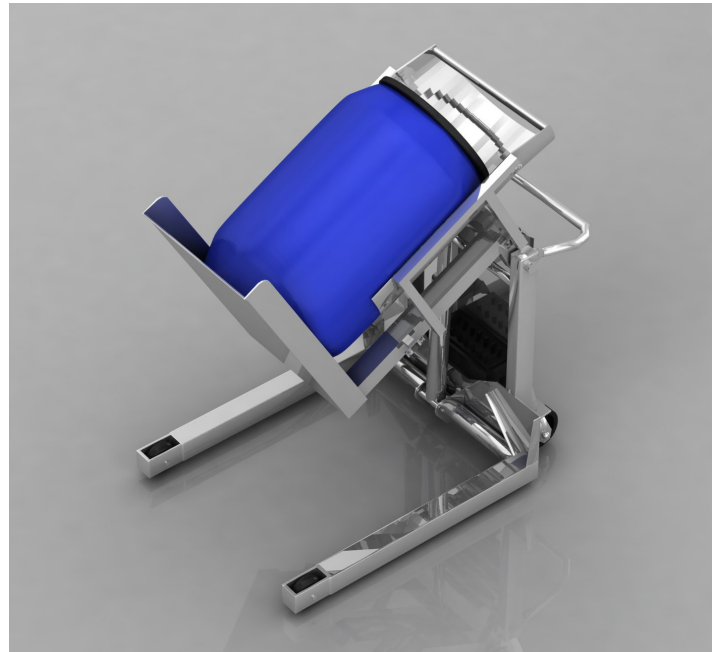

**SUPERLIFT**  
SANITARY LIFTS

DRUM HANDLING

# Stainless Steel Portable Drum Tipper

### Features

- 38", 48" and 60" tipping height
- Up to 115 degree tipping angle
- 1,000 lbs capacity
- Stainless Steel
- Gel battery and on board charger