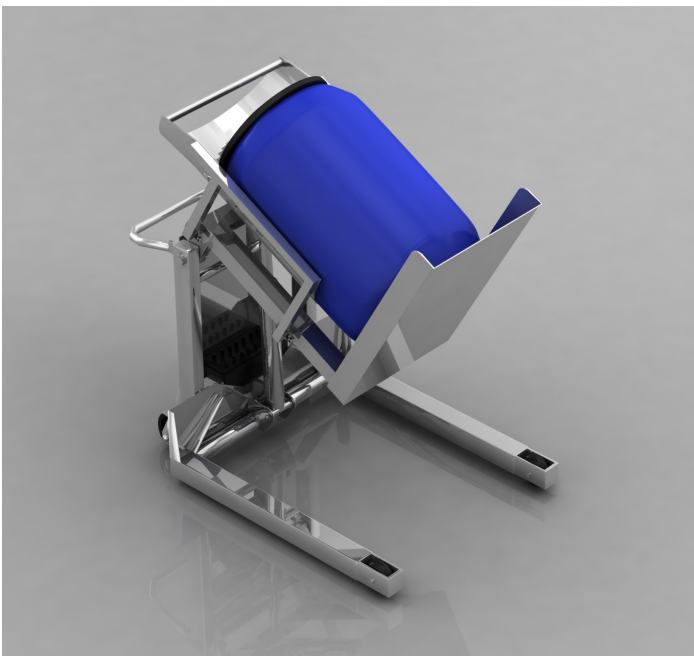

**SUPERLIFT**  
SANITARY LIFTS

DRUM HANDLING

# Stainless Steel Portable Drum Tipper

### Features

- 38", 48" and 60" tipping height
- Up to 115 degree tipping angle
- 1,000 lbs capacity
- Stainless Steel
- Gel battery and on board charger