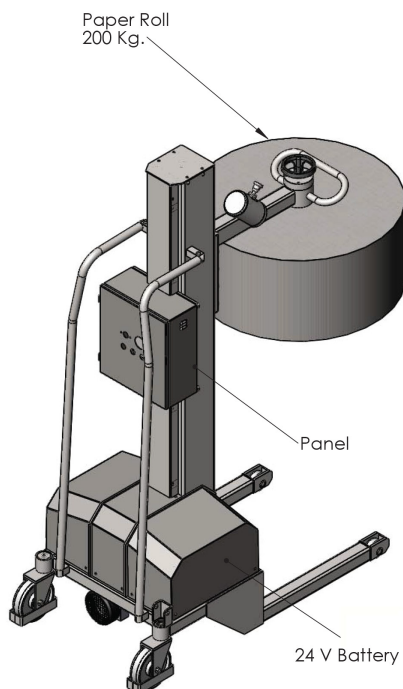

**SUPERLIFT**  
SANITARY LIFTS

ROLL LIFTER

# Stainless Steel Manual Roll Lifter

Capacity 3,300 lbs

## Features

- Stainless Steel Manual Roll Lifter with 3 Rolls Rotating & Expanding
- Min/Raised Lift: 10"/48" (Lifting Foot/ Hand Pump)

PMDC Gear Motor  
(0.75 HP/Gear Box 63/200-300 RPM./  
Torque \_\_\_ Nm)