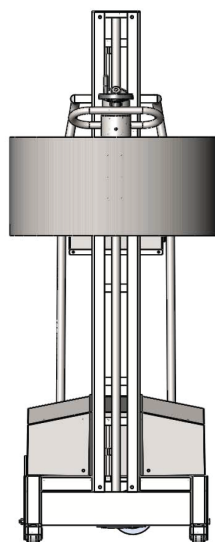

**SUPERLIFT**  
SANITARY LIFTS

ROLL LIFTER

# Stainless Steel Manual Roll Lifter

Capacity 3,300 lbs

## Features

- Stainless Steel Manual Roll Lifter with 3 Rolls Rotating & Expanding
- Min/Raised Lift: 10"/48" (Lifting Foot/ Hand Pump)

PMDC Gear Motor  
(0.75 HP/Gear Box 63/200-300 RPM./  
Torque \_\_\_ Nm)