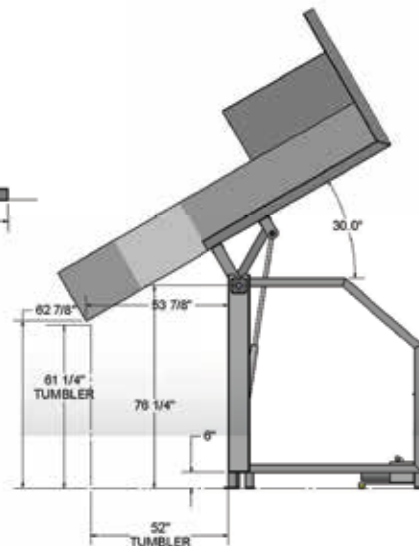

SUPERLIFT
SANITARY LIFTS

DUMPERS

Stainless Steel Ground Level Dumpers

Features

- 100% Stainless steel Angle + Plate Design and no tube is used in the design
- Available in 304L and 316L stainless steel
- Capacities to 3,000 lbs
- Finishes 2B, electro polished
- For washdown applications
- Custom designs
- UL approved
- Faster sanitation times

SL D SS 135-30 3000 lbs. capacity
Various dump heights available