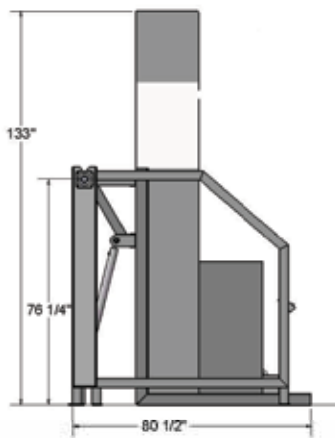

SUPERLIFT
SANITARY LIFTS

DUMPERS

Stainless Steel Ground Level Dumpers

Features

- 100% Stainless steel Angle + Plate Design and no tube is used in the design
- Available in 304L and 316L stainless steel
- Capacities to 3,000 lbs
- Finishes 2B, electro polished
- For washdown applications
- Custom designs
- UL approved
- Faster sanitation times

SL D SS 135-30 3000 lbs. capacity
Various dump heights available