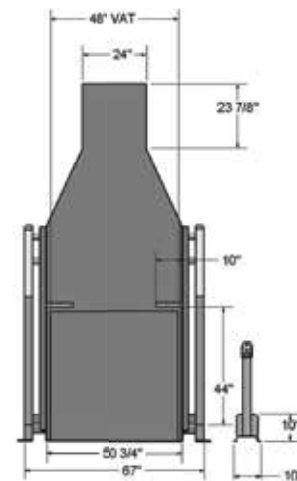

SUPERLIFT
SANITARY LIFTS

DUMPERS

Stainless Steel Ground Level Dumpers

Features

- 100% Stainless steel Angle + Plate Design and no tube is used in the design
- Available in 304L and 316L stainless steel
- Capacities to 3,000 lbs
- Finishes 2B, electro polished
- For washdown applications
- Custom designs
- UL approved
- Faster sanitation times

SL D SS 135-30 3000 lbs. capacity
Various dump heights available