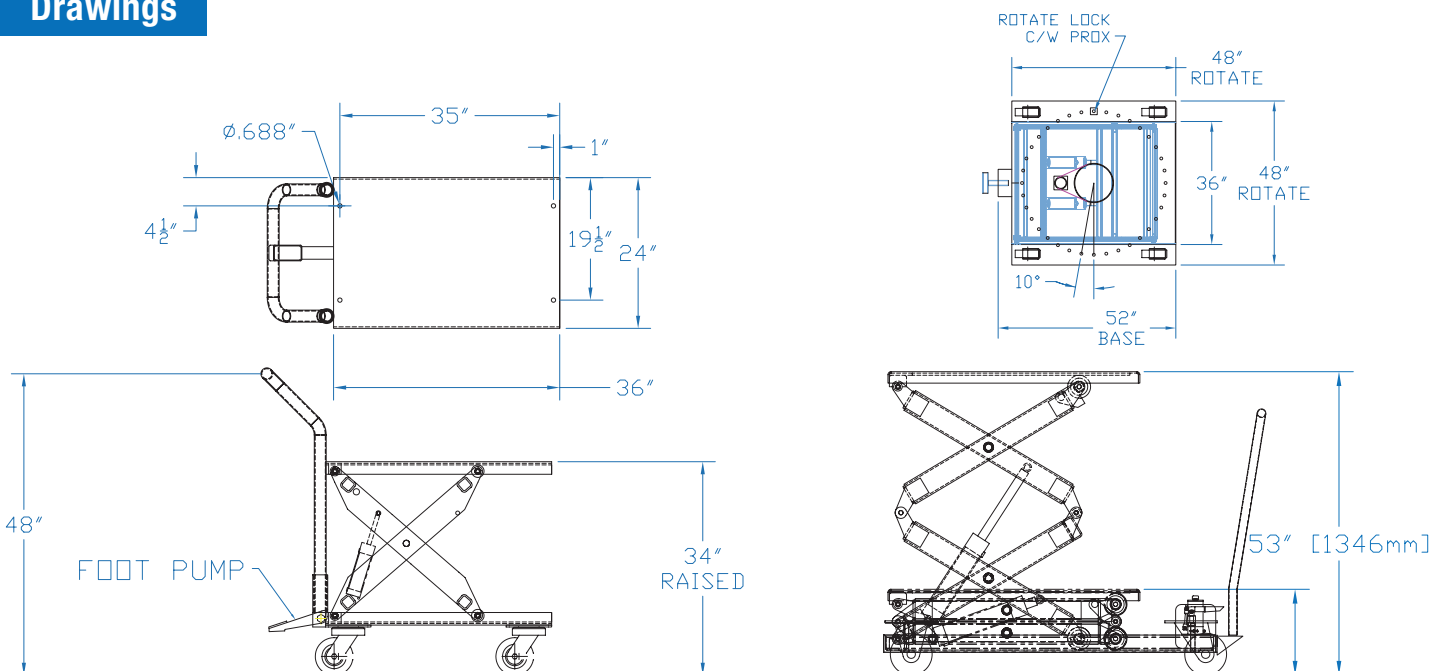

SUPERLIFT
SANITARY LIFTS

LIFT TABLES

Stainless Steel Single & Double Portable Lift Tables

Features

- High quality 304L and 316L stainless steel
- Foot pump and powered lift available
- Delrin rollers and bushings
- Battery powered, air powered and A/C powered
- Platform sizes to 48" x 72" (1,200mm x 1,600 mm)
- Lift heights to 78" high
- Nickel plated and stainless and washdown pumps

Drawings