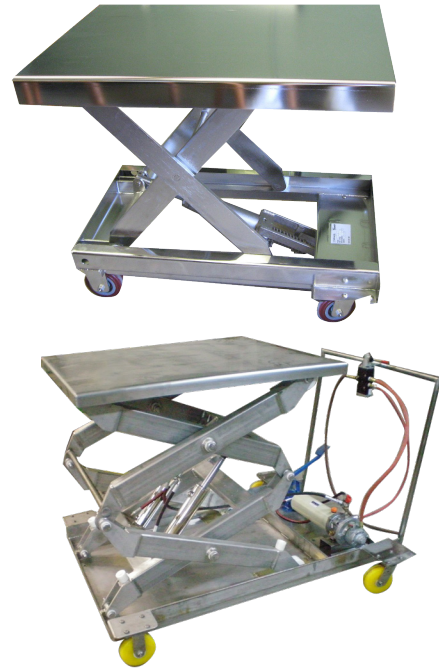

**SUPERLIFT**  
SANITARY LIFTS

LIFT TABLES

# Stainless Steel Single & Double Portable Lift Tables

## Features

- High quality 304L and 316L stainless steel
- Foot pump and powered lift available
- Delrin rollers and bushings
- Battery powered, air powered and A/C powered
- Platform sizes to 48" x 72" (1,200mm x 1,600 mm)
- Lift heights to 78" high
- Nickel plated and stainless and washdown pumps

## Foot Pump Models

Model	Capacity lbsP	Lowered lift	Raised height	Platform size	Option platform sizes to
SL SS34-05	500	16"	34"	24" x 36"	36" x 48"
SL SS34-10	1,000	16"	34"	24" x 36"	36" x 48"