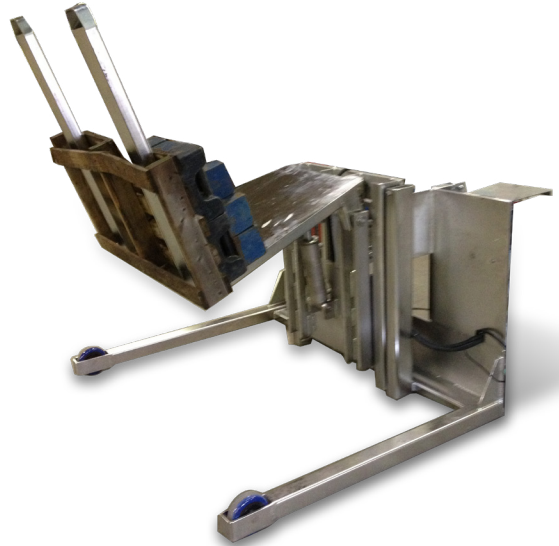

SUPERLIFT
SANITARY LIFTS

MANLIFTS

Stainless Steel IBC Lift & Tilt Ergo Positioner

Features

- Stainless steel construction and lift heights to 144"
- Ensures the IBC is in the perfect position for maintenance and cleaning
- Portable push around or portable power driven
- Made in North America
- 100% Stainless steel 304L and 316L
- Available in painted, galvanized and steel it paint
- 24 volt DC powered