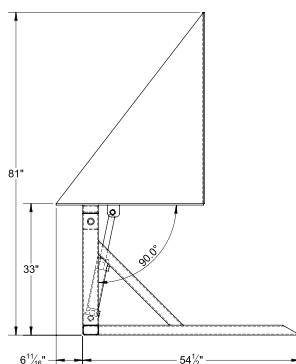

SUPERLIFT
SANITARY LIFTS

TILTERS

Stainless Steel Ground Level Tilters

1,000/2,000/4,000 lbs

Features

TILT ANGLE

- Ground level loading with pallet truck up to 90 degree tilt angle at 33 inches

SAFETY

- 30 inch reach max in tilted position to end of back plate

POWER SUPPLIES

- Air/Hydraulic (standard)
Foot Pedal Standard (hand control optional)
- A/C 110/1/60 volt (standard)
Hand or foot control
- A/C 460/575/3/60 vol (optional) Hand or foot control