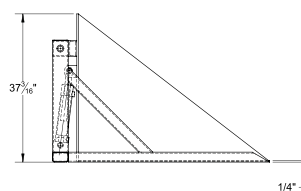

SUPERLIFT
SANITARY LIFTS

TILTERS

Stainless Steel Ground Level Tilters

1,000/2,000/4,000 lbs

Features

TILT ANGLE

- Ground level loading with pallet truck up to 90 degree tilt angle at 33 inches

SAFETY

- 30 inch reach max in tilted position to end of back plate

POWER SUPPLIES

- Air/Hydraulic (standard)
Foot Pedal Standard (hand control optional)
- A/C 110/1/60 volt (standard)
Hand or foot control
- A/C 460/575/3/60 vol (optional) Hand or foot control