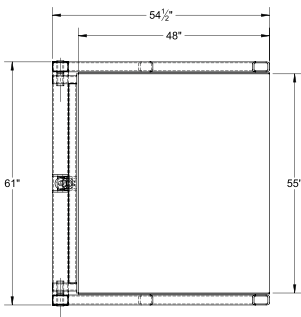

SUPERLIFT
SANITARY LIFTS

TILTERS

Stainless Steel Ground Level Tilters

1,000/2,000/4,000 lbs

Features

TILT ANGLE

- Ground level loading with pallet truck up to 90 degree tilt angle at 33 inches

SAFETY

- 30 inch reach max in tilted position to end of back plate

POWER SUPPLIES

- Air/Hydraulic (standard)
Foot Pedal Standard (hand control optional)
- A/C 110/1/60 volt (standard)
Hand or foot control
- A/C 460/575/3/60 vol (optional) Hand or foot control