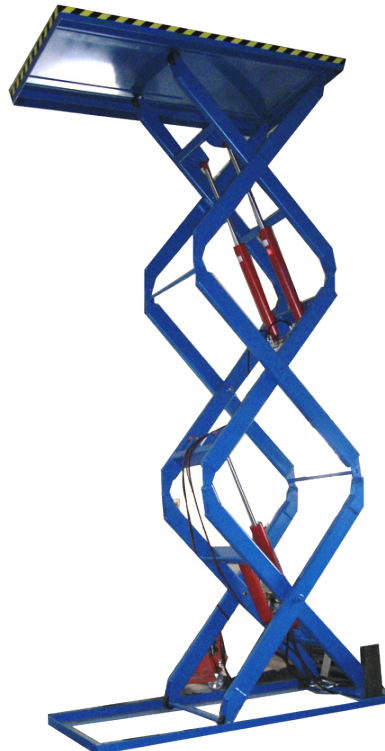

SUPERLIFT
SANITARY LIFTS

LIFT TABLES

HERCULIFT

Stationary Triple, Quadruple & Quintuple Lift Tables Industrial, Construction and Mezzanine Lifts

SUPERLIFT presents the HERCULIFT, a lift that will raise up to 10,000 lbs of men and material to heights of 30 feet.

The HERCULIFT can fit heavy loads in small footprint and will go where no other heavy equipment can travel.

The SUPERLIFT can be supplied to meet ANSI standards for Stationary manlifts or as mezzanine lifts for your facility. SUPERLIFT quad lifts as well as stainless steel models for clean rooms.

- Standard motors are 5 HP and 10 HP
- Controls included

Raised and lowered

HERCULIFT Stationary Lift Tables

HERCULIFT TRIPLE Scissor Lift

72 lift"

MODEL	Capacity	Platform Size	Lowered Height	Raised Height
TSL 72-30	3,000	36" x 42"	15"	87"
TSL 72-60	6,000	36" x 42"	18"	90"
TSL 72-100	10,000	36" x 42"	24"	96"

96 lift"

MODEL	Capacity	Platform Size	Lowered Height	Raised Height
TSL 96-30	3,000	36" x 48"	15"	87"
TSL 96-60	6,000	36" x 48"	18"	90"
TSL 96-100	10,000	36" x 72"	24"	120"

120 lift"

MODEL	Capacity	Platform Size	Lowered Height	Raised Height
TSL 120-30	3,000	36" x 60"	15"	87"
TSL 120-60	6,000	36" x 60"	18"	90"
TSL 120-100	10,000	36" x 72"	24"	144"