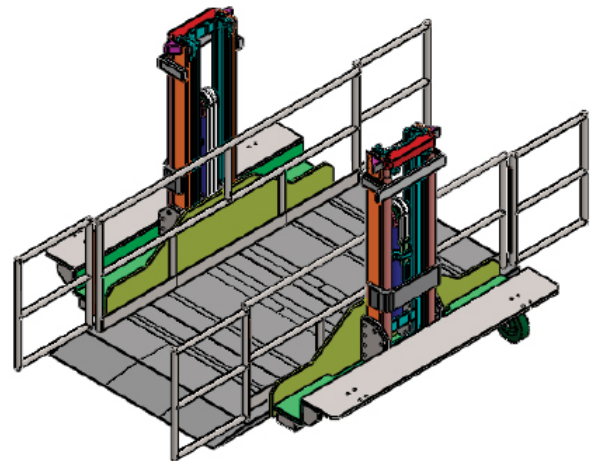

SUPERLIFT
SANITARY LIFTS

GOLIATH SERIES

GOLIATH™

PORTABLE ELEVATOR

2,000 lbs capacity

Features

- Multi-position vertical elevating lift to load your mezzanine in many positions
- 5' x 10' platform size
- 2,000 lb capacity to 15' of lift height
- Custom sizes available
- Self propelled and/or tow capacity
- Battery powered
- Safety holding valves lock load in the exact position
- Perfect for aerospace, warehouses and companies that require portable elevator

SUPERLIFT
SANITARY LIFTS

GOLIATH SERIES

GOLIATH™

PORTABLE ELEVATOR

2,000 lbs capacity

Sample Images

This unit is working at
Edwards Air Force Base

This unit is working at
Helicopter Manufacturer