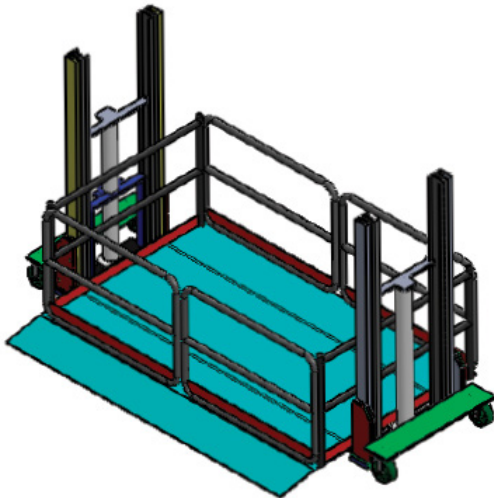

SUPERLIFT
SANITARY LIFTS

GOLIATH SERIES

GOLIATH™

PORTABLE ELEVATOR

2,000 lbs capacity

Features

- Multi-position vertical elevating lift to load your mezzanine in many positions
- 5' x 10' platform size
- 2,000 lb capacity to 15' of lift height
- Custom sizes available
- Self propelled and/or tow capacity
- Battery powered
- Safety holding valves lock load in the exact position
- Perfect for aerospace, warehouses and companies that require portable elevator

SUPERLIFT
SANITARY LIFTS

GOLIATH SERIES

GOLIATH™

PORTABLE ELEVATOR

2,000 lbs capacity

Sample Images

This unit is working at
Edwards Air Force Base

This unit is working at
Helicopter Manufacturer