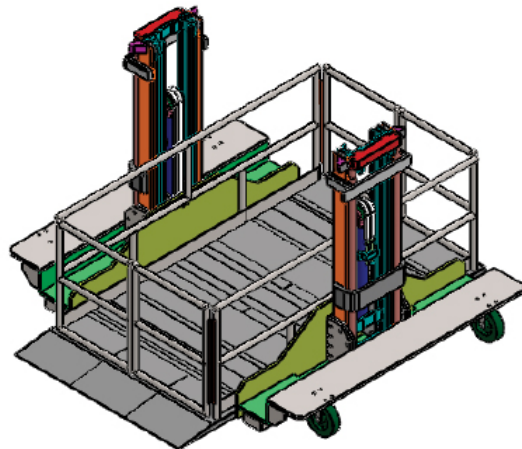

SUPERLIFT
SANITARY LIFTS

GOLIATH SERIES

GOLIATH™

PORTABLE ELEVATOR

2,000 lbs capacity

Features

- Multi-position vertical elevating lift to load your mezzanine in many positions
- 5' x 10' platform size
- 2,000 lb capacity to 15' of lift height
- Custom sizes available
- Self propelled and/or tow capacity
- Battery powered
- Safety holding valves lock load in the exact position
- Perfect for aerospace, warehouses and companies that require portable elevator

SUPERLIFT
SANITARY LIFTS

GOLIATH SERIES

GOLIATH™

PORTABLE ELEVATOR

2,000 lbs capacity

Sample Images

This unit is working at
Edwards Air Force Base

This unit is working at
Helicopter Manufacturer