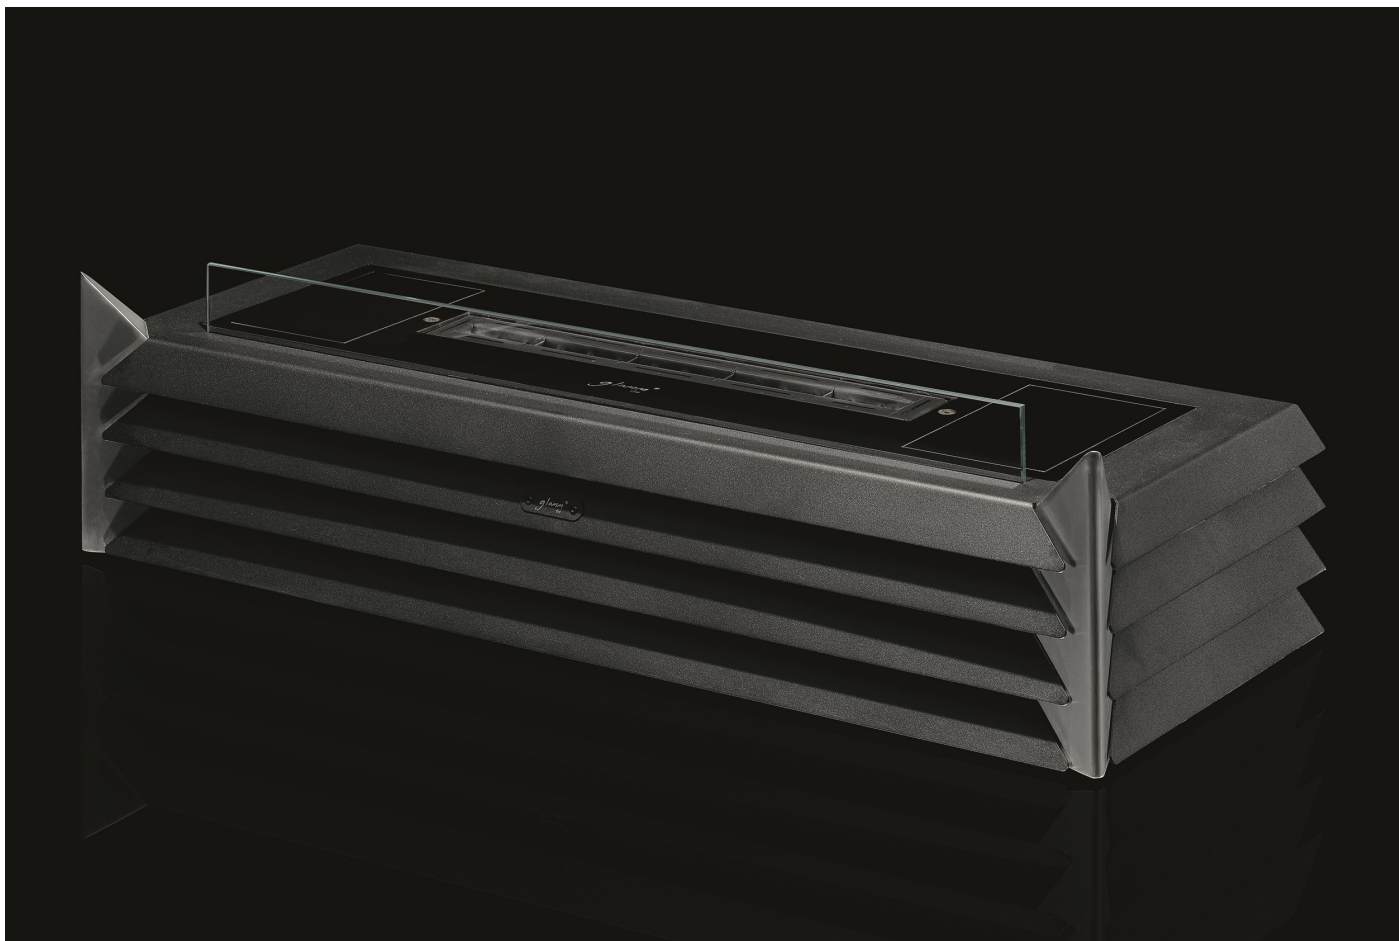

York EVO Plus

Made from the finest materials - black lacquered steel, brushed stainless steel and rusted corten steel - and running on an environmentally friendly fuel - the bioethanol -, York is a fireplace with its eyes set on an elegant future that does not leave the charm of the past.

Dimensions // 910 w x 280 h x 350 d mm
35,8" w x 11" h x 13,8" d

Weight // 36 kg | 79,4 lbs

Accessories // Frontal glass - included
Lithium battery - option

Burner // Fire Line EVO Plus 400

Tank // 3,5 liters (liquid biethanol)