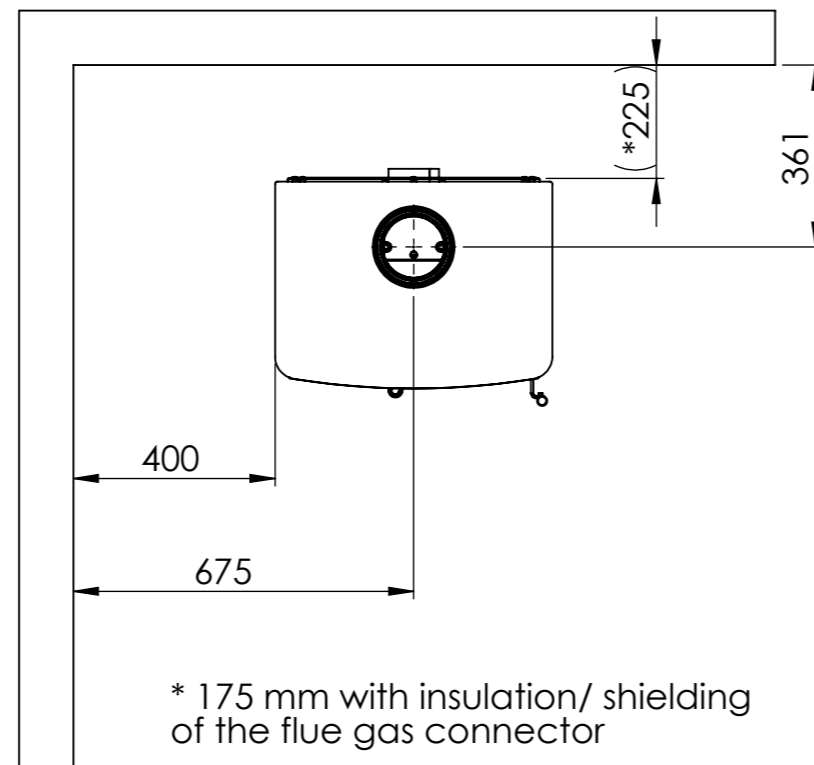

Serie	Ambition
Description	Ambition 8 with log stor base

* 175 mm with insulation/ shielding of the flue gas connector