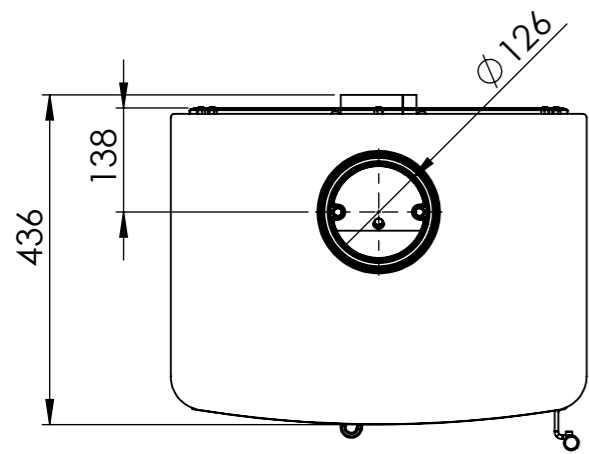

Serie	Ambition
Description	Ambition 8 with log stor base

* 175 mm with insulation/ shielding of the flue gas connector