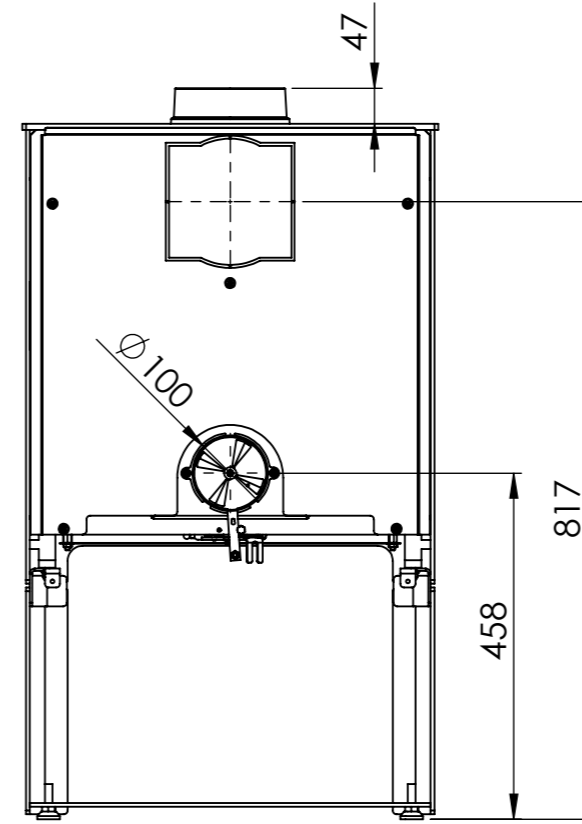

Serie	Ambition
Description	Ambition 8 with log stor base

* 175 mm with insulation/ shielding of the flue gas connector