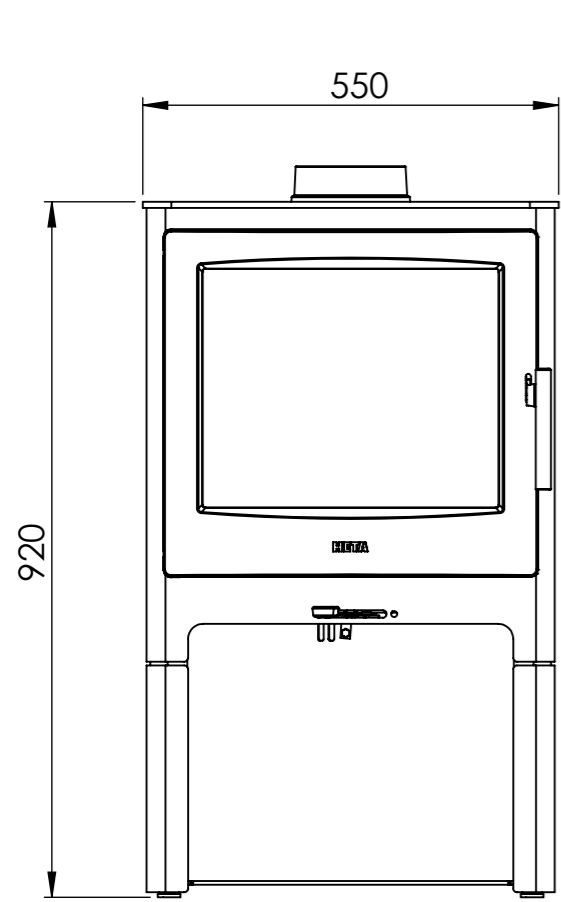

Serie	Ambition
Description	Ambition 8 with log stor base

* 175 mm with insulation/ shielding of the flue gas connector