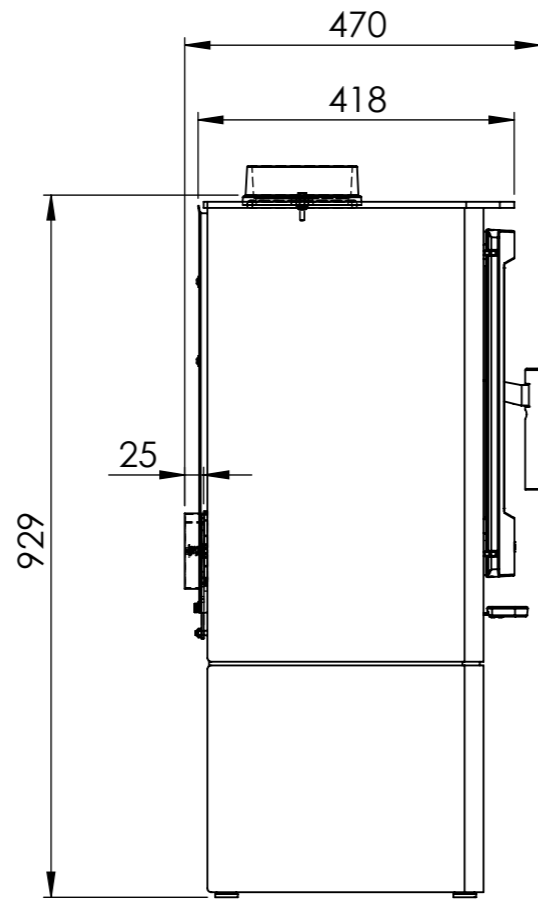

Serie	Ambition
Description	Ambition 8 with log stor base

* 175 mm with insulation/ shielding of the flue gas connector