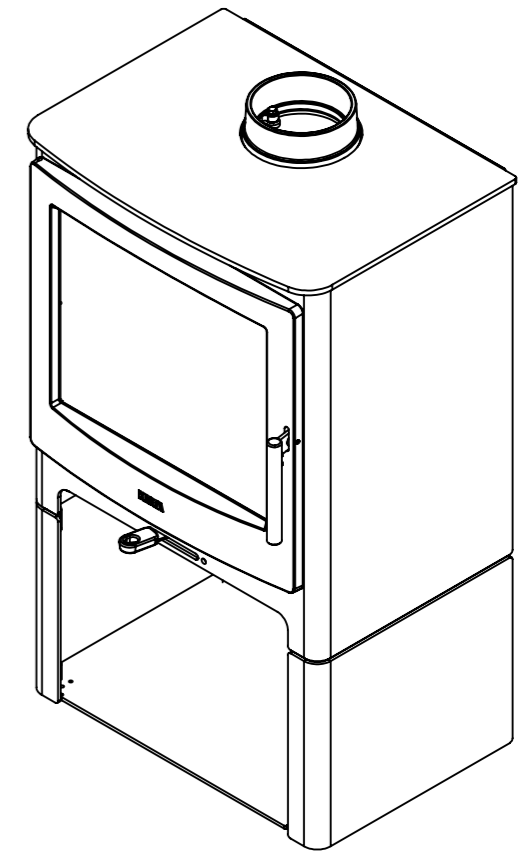

Serie	Ambition
Description	Ambition 8 with log stor base

* 175 mm with insulation/ shielding of the flue gas connector