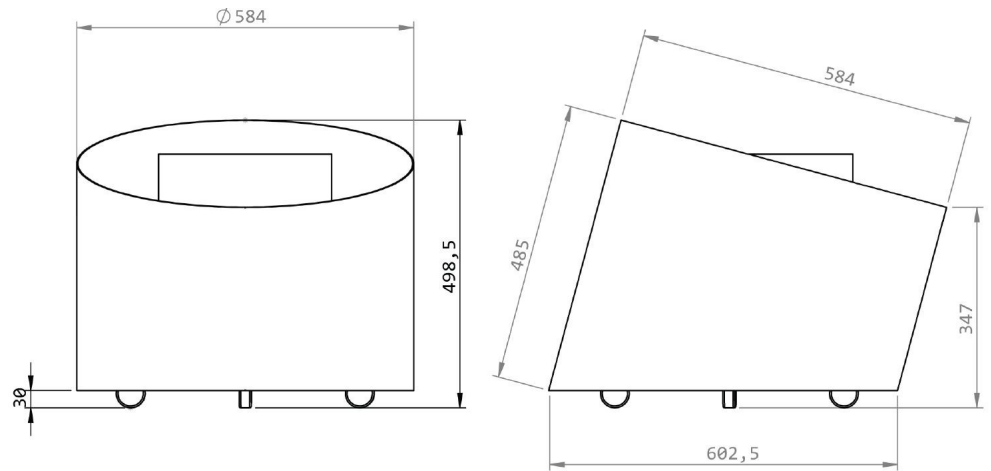

GlammFire

Contour

General Dimensions

GlammFire

Glammfire, Lda.
Zona Industrial da Lagoa, Lote G1
Rua da Suíça, nº213 | 4950-850
MONÇÃO | PORTUGAL

Tel(+351) 251 654 800
Fax(+351) 251 654 801
contact@glammfire.com
www.glammfire.com

PT14663-F

glamm
fire