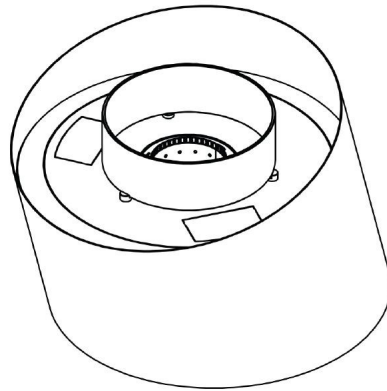

GlammFire

Contour

General Dimensions

GlammFire

Glammfire, Lda.
Zona Industrial da Lagoa, Lote G1
Rua da Suíça, nº213 | 4950-850
MONÇÃO | PORTUGAL

Tel(+351) 251 654 800
Fax(+351) 251 654 801
contact@glammfire.com
www.glammfire.com

PT14663-F

glamm
fire