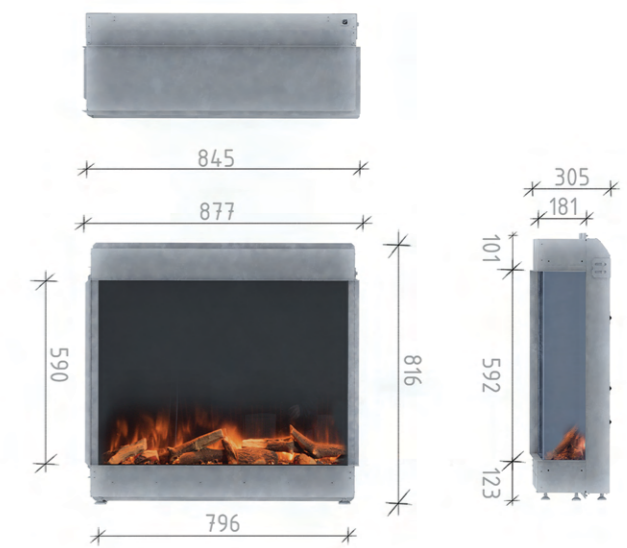

Features

- Simple and hassle-free installation – no flue required
- Duoflame Multi Flame colour technology with 7 settings
- Adaptive heating technology – 0-2000W output
- Patented even heat distribution technology built into all models
- Energy-saving LED Multi Flame technology
- Use of flame effect with or without heat
- Full-screen display with realistic flame patterns
- Underbed mood lighting with 7 settings
- Choose from 28 Aspect and Landscape models
- Front, left-hand, right-hand and bay orientated options for all models
- All four orientation options professionally packed into one box
- Clear-vision, low-reflection front glass
- Unique side glass reflection
- RF touchpad remote control with colour screen display
- 7-day programmable timer with room thermostat
- 240V/10A standard electric plug fitting
- 2 year warranty on all models

Electric

ilektró dimensions

950gfi aspect - front

950gfi aspect - bay

950gfi aspect - corner left

950gfi aspect - corner right

By **PAUL AGNEW** | DESIGNS®