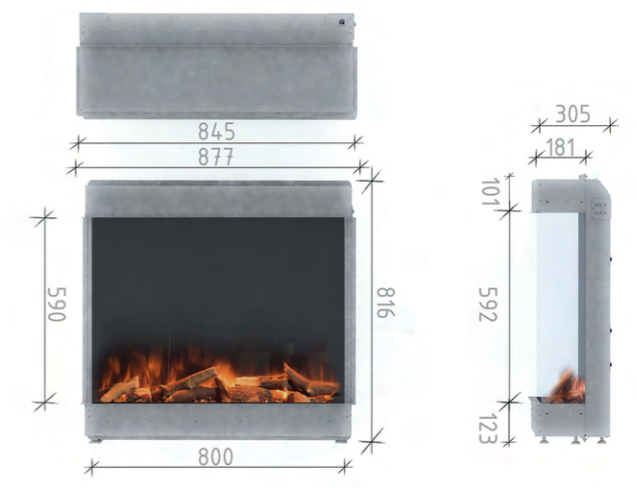

**MADE IN
BRITAIN**

By **PAUL AGNEW** | DESIGNS®

ilektró™

nine fifty aspect electric fire

Heat the rooms in your home with the Ilektró 950 Aspect.

The products in our Ilektró range have been designed with you in mind.

Features

- Simple and hassle-free installation – no flue required
- Duoflame Multi Flame colour technology with 7 settings
- Adaptive heating technology – 0-2000W output
- Patented even heat distribution technology built into all models
- Energy-saving LED Multi Flame technology
- Use of flame effect with or without heat
- Full-screen display with realistic flame patterns
- Underbed mood lighting with 7 settings
- Choose from 28 Aspect and Landscape models
- Front, left-hand, right-hand and bay orientated options for all models
- All four orientation options professionally packed into one box
- Clear-vision, low-reflection front glass
- Unique side glass reflection
- RF touchpad remote control with colour screen display
- 7-day programmable timer with room thermostat
- 240V/10A standard electric plug fitting
- 2 year warranty on all models

Electric

ilektró dimensions

950gfi aspect - front

950gfi aspect - bay

950gfi aspect - corner left

950gfi aspect - corner right

By **PAUL AGNEW** | DESIGNS®