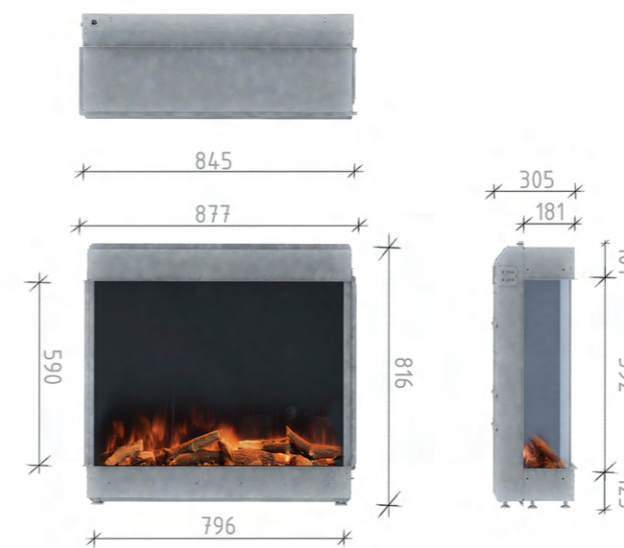

Features

- Simple and hassle-free installation – no flue required
- Duoflame Multi Flame colour technology with 7 settings
- Adaptive heating technology – 0-2000W output
- Patented even heat distribution technology built into all models
- Energy-saving LED Multi Flame technology
- Use of flame effect with or without heat
- Full-screen display with realistic flame patterns
- Underbed mood lighting with 7 settings
- Choose from 28 Aspect and Landscape models
- Front, left-hand, right-hand and bay orientated options for all models
- All four orientation options professionally packed into one box
- Clear-vision, low-reflection front glass
- Unique side glass reflection
- RF touchpad remote control with colour screen display
- 7-day programmable timer with room thermostat
- 240V/10A standard electric plug fitting
- 2 year warranty on all models

Electric

ilektró dimensions

950gfi aspect - front

950gfi aspect - bay

950gfi aspect - corner left

950gfi aspect - corner right

By **PAUL AGNEW** | DESIGNS®