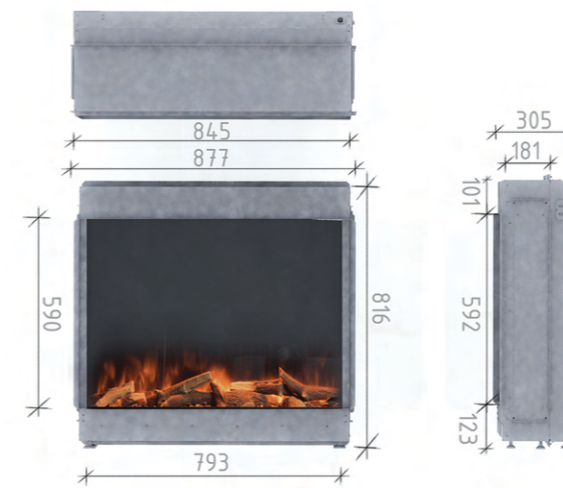

**MADE IN
BRITAIN**

By **PAUL AGNEW** | DESIGNS®

ilektró™

nine fifty aspect electric fire

Heat the rooms in your home with the Ilektró 950 Aspect.

The products in our Ilektró range have been designed with you in mind.

After all, a fireplace shouldn't just make your home *look* more inviting – it should make your home *feel* more inviting too.

With patented technology which guarantees even heat distribution built into all models, you can personalise your Ilektró fireplace to create the perfect ambience by controlling both the visuals and the temperature.

Features

- Simple and hassle-free installation – no flue required
- Duoflame Multi Flame colour technology with 7 settings
- Adaptive heating technology – 0-2000W output
- Patented even heat distribution technology built into all models
- Energy-saving LED Multi Flame technology
- Use of flame effect with or without heat
- Full-screen display with realistic flame patterns
- Underbed mood lighting with 7 settings
- Choose from 28 Aspect and Landscape models
- Front, left-hand, right-hand and bay orientated options for all models
- All four orientation options professionally packed into one box
- Clear-vision, low-reflection front glass
- Unique side glass reflection
- RF touchpad remote control with colour screen display
- 7-day programmable timer with room thermostat
- 240V/10A standard electric plug fitting
- 2 year warranty on all models

Electric

ilektró dimensions

950gfi aspect - front

950gfi aspect - bay

950gfi aspect - corner left

950gfi aspect - corner right

By **PAUL AGNEW** | DESIGNS®