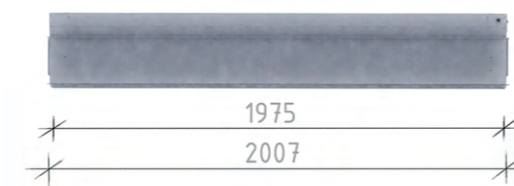

ilektró™

two thousand electric fire

Make a bold statement with the Ilektró 2000.

Being the largest fireplace in the Ilektró range, the Ilektró 2000 is sure to turn heads.

With a full-screen, realistic flame effect, low-reflection front glass and 7 Duoflame Multi Flame colour settings to choose from, an Ilektró fireplace is minimal in design yet visually stunning, making it the perfect statement piece.

Features

- Simple and hassle-free installation – no flue required
- Duoflame Multi Flame colour technology with 7 settings
- Adaptive heating technology – 0-2000W output
- Patented even heat distribution technology built into all models
- Energy-saving LED Multi Flame technology
- Use of flame effect with or without heat
- Full-screen display with realistic flame patterns
- Underbed mood lighting with 7 settings
- Choose from 28 Aspect and Landscape models
- Front, left-hand, right-hand and bay orientated options for all models
- All four orientation options professionally packed into one box
- Clear-vision, low-reflection front glass
- Unique side glass reflection
- RF touchpad remote control with colour screen display
- 7-day programmable timer with room thermostat
- 240V/10A standard electric plug fitting
- 2 year warranty on all models

Electric

ilektró dimensions

2000gfi - front