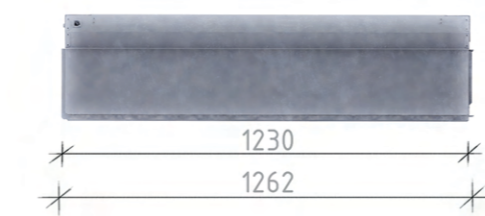

Electric

ilekto dimensions

1250gfi - front

1250gfi - bay

1250gfi - corner left

1250gfi - corner right