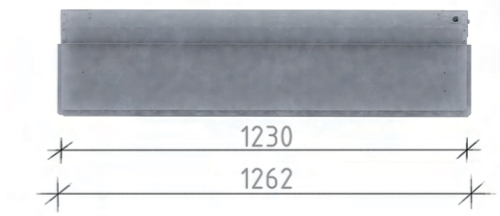

Features

- Simple and hassle-free installation – no flue required
- Duoflame Multi Flame colour technology with 7 settings
- Adaptive heating technology – 0-2000W output
- Patented even heat distribution technology built into all models
- Energy-saving LED Multi Flame technology
- Use of flame effect with or without heat
- Full-screen display with realistic flame patterns
- Underbed mood lighting with 7 settings
- Choose from 28 Aspect and Landscape models
- Front, left-hand, right-hand and bay orientated options for all models
- All four orientation options professionally packed into one box
- Clear-vision, low-reflection front glass
- Unique side glass reflection
- RF touchpad remote control with colour screen display
- 7-day programmable timer with room thermostat
- 240V/10A standard electric plug fitting
- 2 year warranty on all models

Electric

ilekto dimensions

1250gfi - front

1250gfi - bay

1250gfi - corner left

1250gfi - corner right