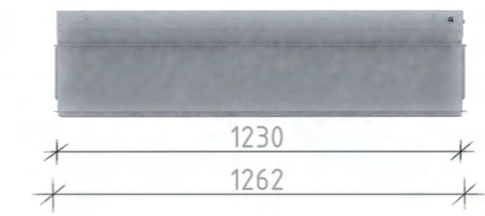

ilekto dimensions