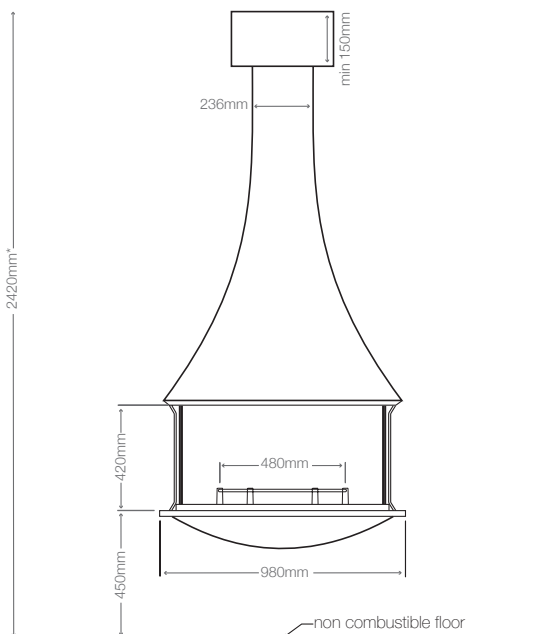

**Material:**

4mm thick steel, hand shaped and spun with safety glass

**Includes:**

Fire grate and ash pan

**Hearth dimension:**

minimum 1300mm diameter x 40mm thick

**Clearance to combustibles:**

500mm\*

**Weight:**

130kg

**Standard colours:**

Anthracite grey or intense matte black

\*Additional colours available upon request.

Bordelet Zelia 908

**Material:**

4mm thick steel, hand shaped and spun with safety glass

**Includes:**

Fire grate and ash pan

**Hearth dimension:**

minimum 1770mm diameter x 40mm thick

**Clearance to combustibles:**

750mm\*

**Weight:**

150kg