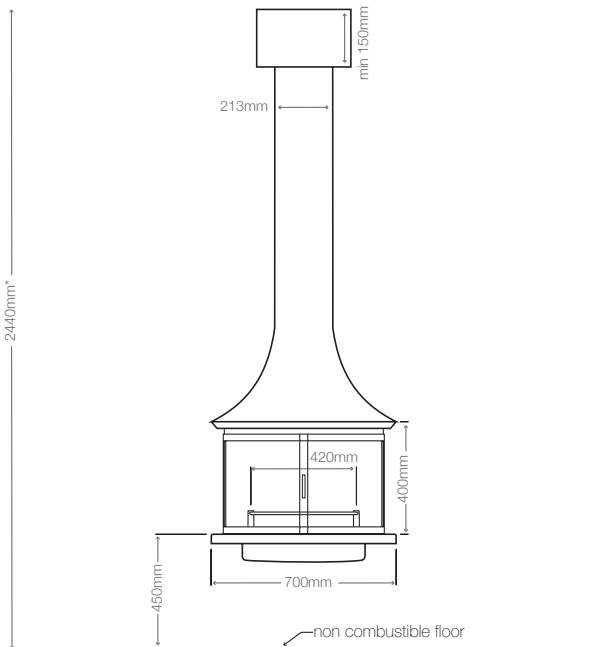

# BORDELET Specifications

Bordelet Tatiana 997

**Material:**

4mm thick steel, hand shaped and spun with optional firescreen

**Includes:**

Fire grate

**Hearth dimension:**

minimum 1770mm diameter x 40mm thick

**Material:**

4mm thick steel, hand shaped and spun with safety glass

**Includes:**

Fire grate and ash pan

**Hearth dimension:**

minimum 1300mm diameter x 40mm thick

**Clearance to combustibles:**

500mm\*

**Includes:**

Fire grate and ash pan

**Hearth dimension:**

minimum 1770mm diameter x 40mm thick

**Clearance to combustibles:**

750mm\*

**Weight:**

150kg