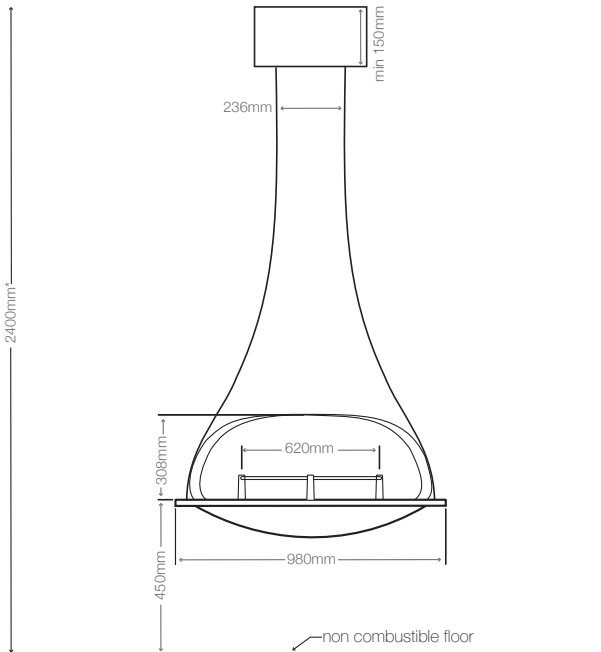

# BORDELET Specifications

Bordelet Tatiana 997

**Material:**

4mm thick steel, hand shaped and spun with optional firescreen

**Includes:**

Fire grate

**Hearth dimension:**

minimum 1770mm diameter x 40mm thick

**Includes:**

Fire grate and ash pan

**Hearth dimension:**

minimum 1770mm diameter x 40mm thick

**Clearance to combustibles:**

750mm\*

**Weight:**

150kg