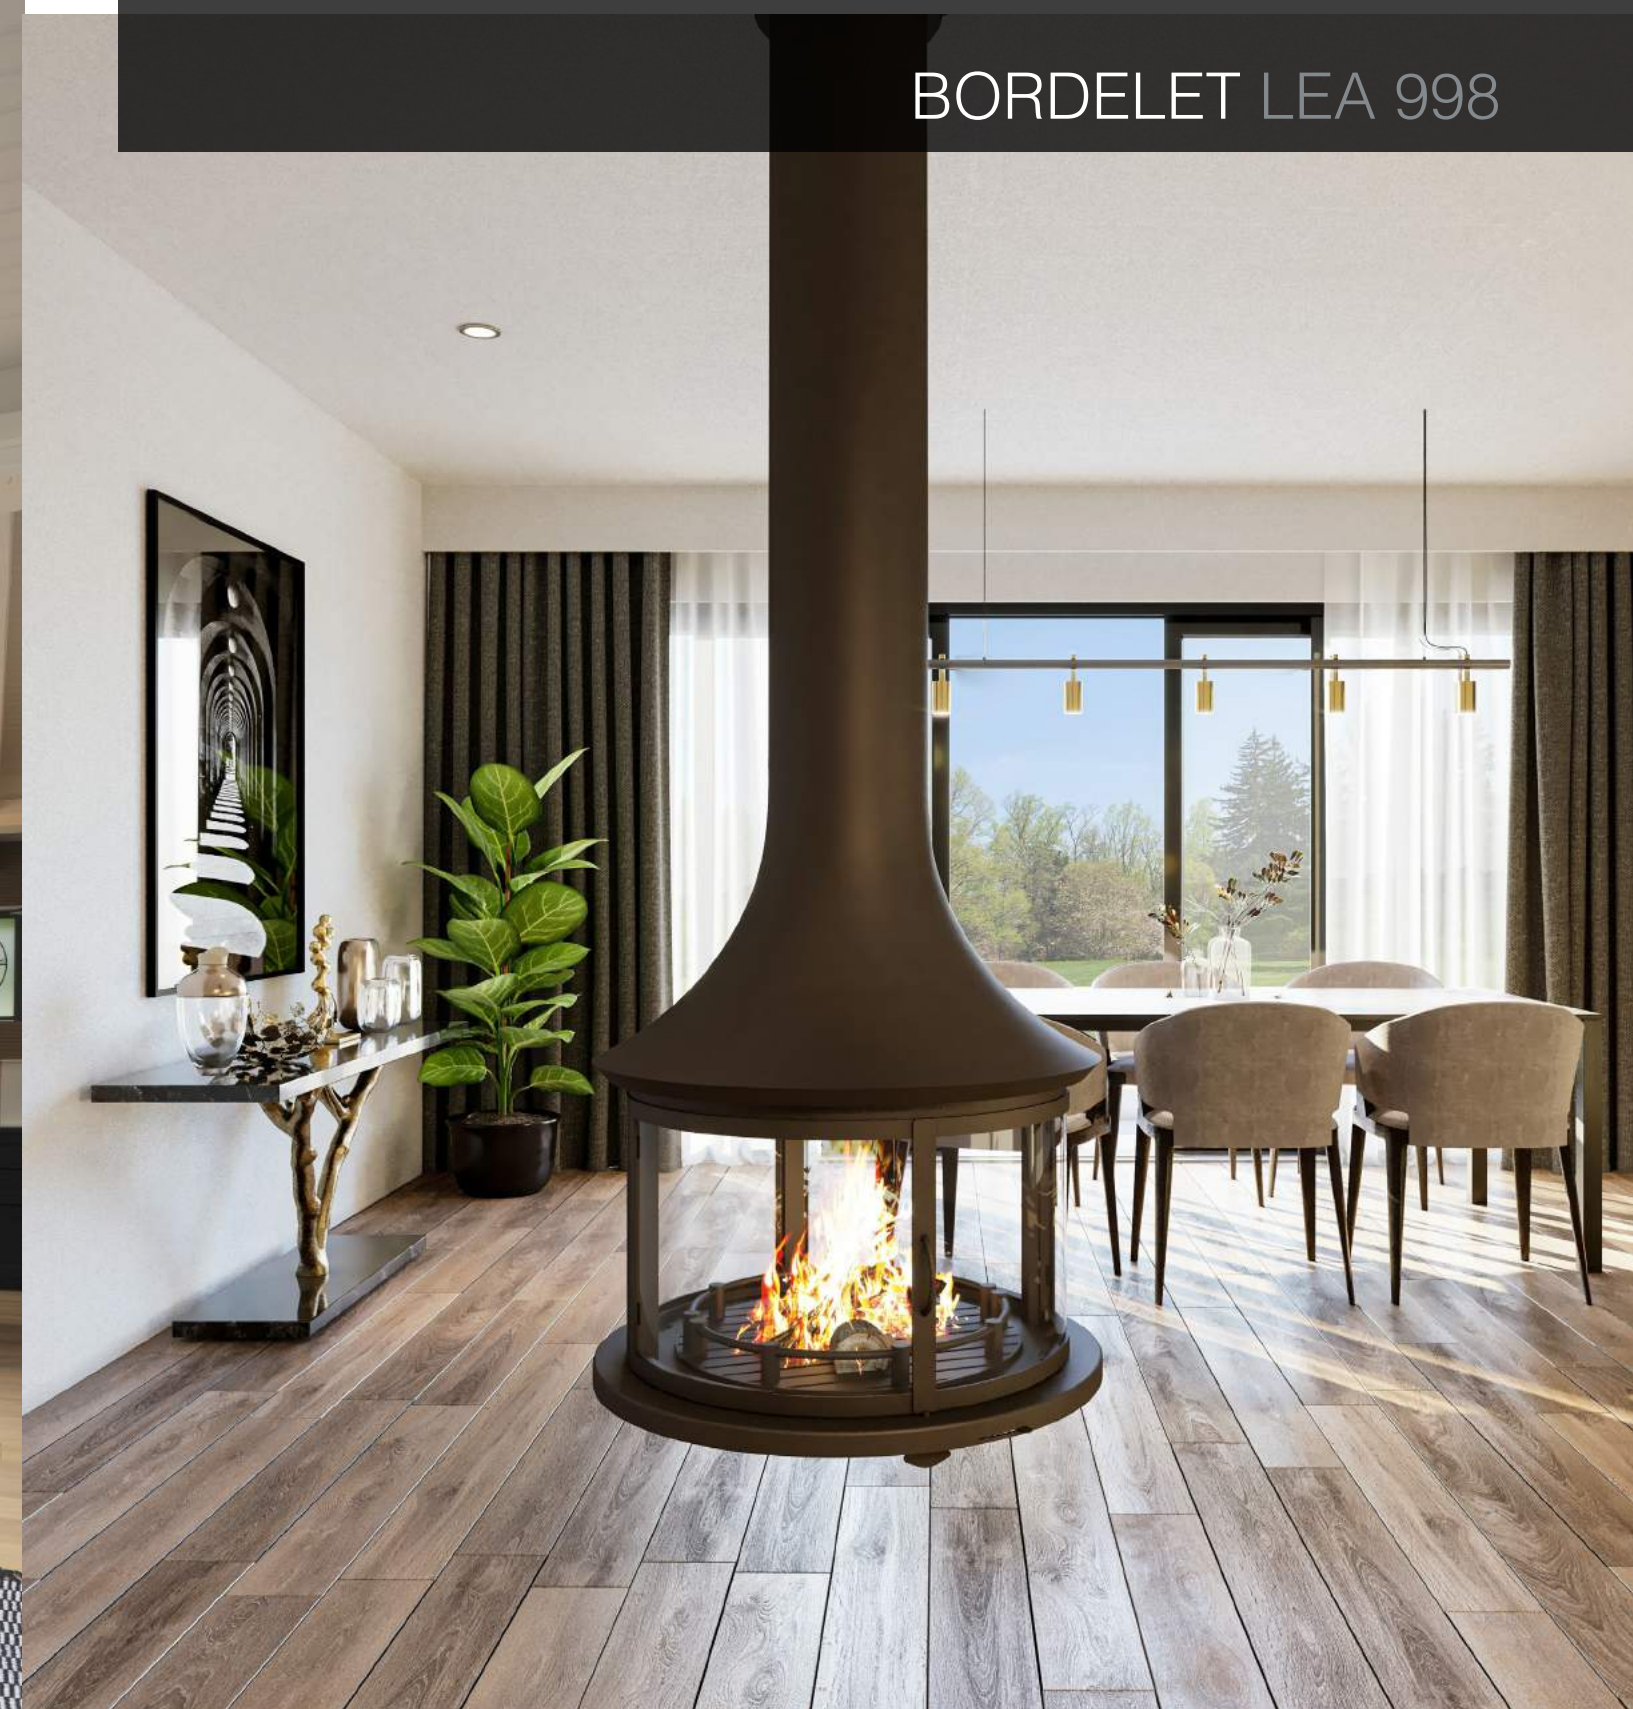

# BORDELET TATIANA 997

From wherever your French handmade Bordelet Tatiana 997 suspended fireplace is residing, it will cause a stir of desire that others will crave with its 180° viewing area and 360° pivot rotation option. Handmade in South of France, the Bordelet Tatiana 997 suspended wood fire is made from hand shaped and spun steel, making this artisan engineered fireplace highly sought after amongst designers and architects alike. Any suspended wood fireplace will create drama and ambiance, but the Bordelet Tatiana 997 has an ambitious je ne sais quoi (quality that cannot be described) that you too can attain.

Suspended  
Fireplace

360° Rotation

Award Winning  
Designer

Artisan  
Engineered

Handmade in the  
South of France

# BORDELET LEA 998

Handmade in the South of France, the Bordelet Lea 998 fireplace is a central hanging open wood fire with safety glass and a playful 360° viewing area of the flames. Having the Bordelet Lea 998 suspended from your ceiling will warm and delight any atmosphere. Without doubt, the aesthetic satisfaction that this meticulously hand sculpted fireplace brings will enhance the ambiance of any interior space with its 360° glass viewing area. The most compact in the range, the Bordelet Lea 998 wood heater aims to excite those who seek fireplace excellence of a suspended central fire in a more petite space.