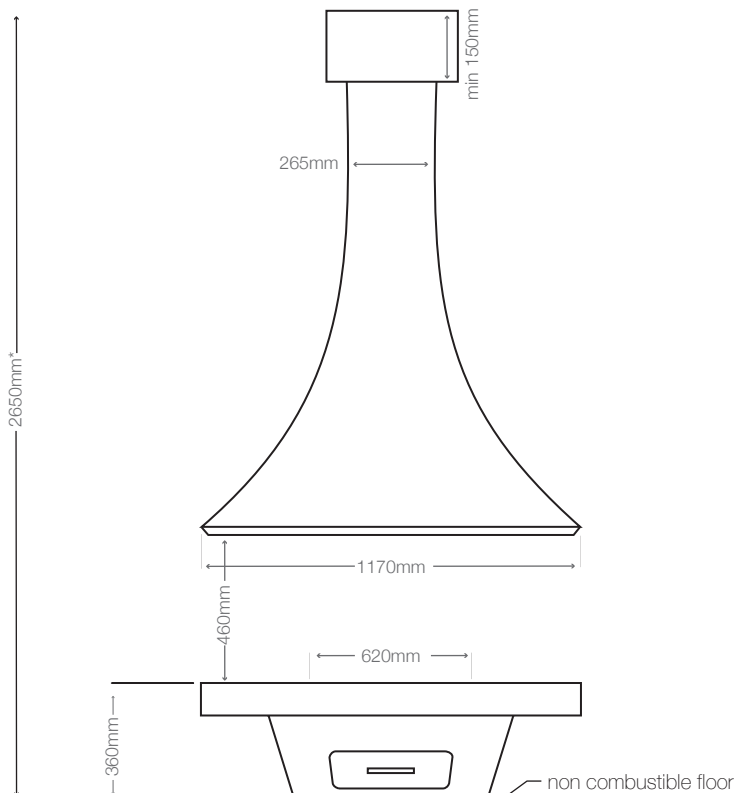

**Includes:**

Fire grate and ash pan

**Hearth dimension:**

minimum 1770mm diameter x 40mm thick

**Clearance to combustibles:**

750mm\*

**Weight:**

150kg

## Bordelet Linea 914

**Material:**

4mm thick steel, hand shaped and spun with safety glass

**Includes:**

Fire grate and ash pan

**Hearth dimension:**

minimum 1300mm diameter x 40mm thick

**Clearance to combustibles:**

500mm\*

**Weight:**

130kg

**Standard colours:**

Anthracite grey or intense matte black

\*Additional colours available upon request.

## Bordelet Eva 992

**Material:**

4mm thick steel, hand shaped and spun with safety glass

**Includes:**

Fire grate and ash pan

**Hearth dimension:**

minimum 1770mm diameter x 40mm thick

**Clearance to combustibles:**