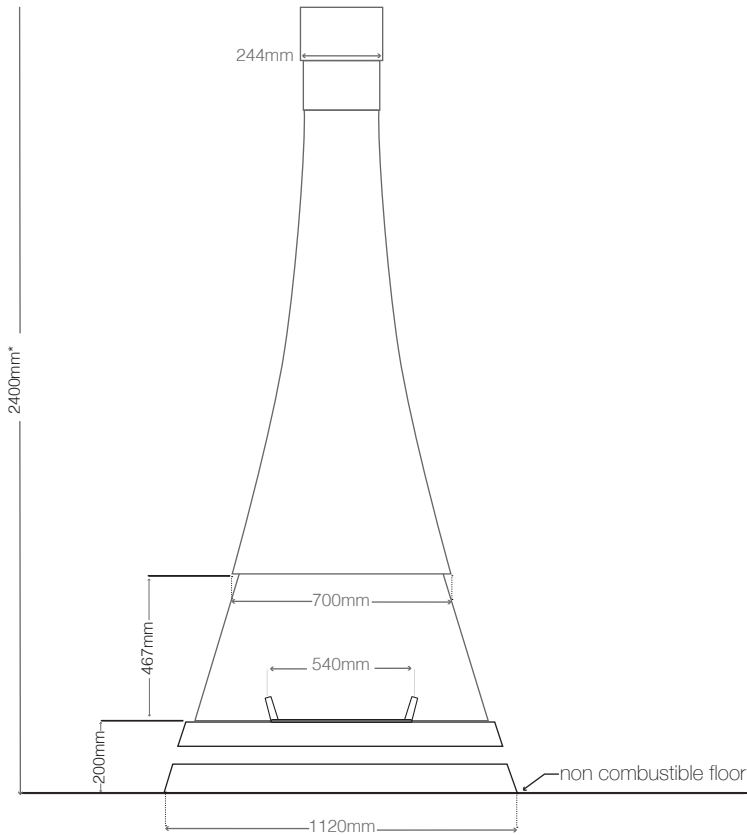

BORDELET Specifications

Bordelet Linea 914

Material:

4mm thick steel, hand shaped and spun with safety glass

Includes:

Fire grate and ash pan

Hearth dimension:

minimum 1300mm diameter x 40mm thick

Clearance to combustibles:

500mm*

Weight:

130kg

Standard colours:

Anthracite grey or intense matte black

*Additional colours available upon request.