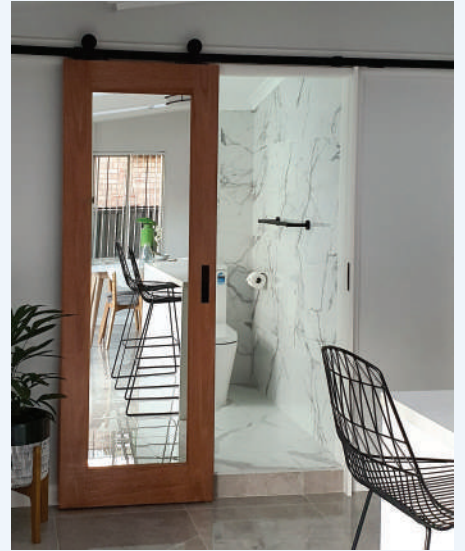

SP-0V3P

SP-10PS

Barn Doors

Doors Sizes

BD-1P	2100 x 1020 x 35
BD-2P	2100 x 1020 x 35
BD-1PC	2100 x 1020 x 35
BD-2PC	2100 x 1020 x 35

Any of our door designs can be used as a barn door.

Speak to our friendly team for further information.