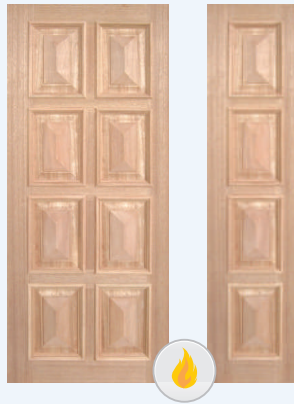

SP-8PS

SL-8PS