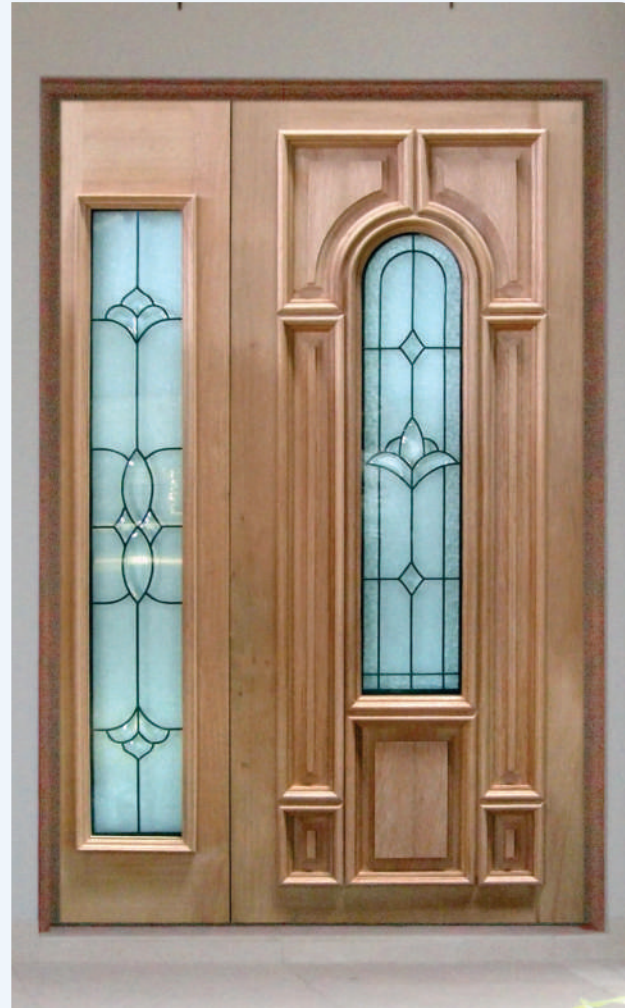

Venetian Blind Intergrade