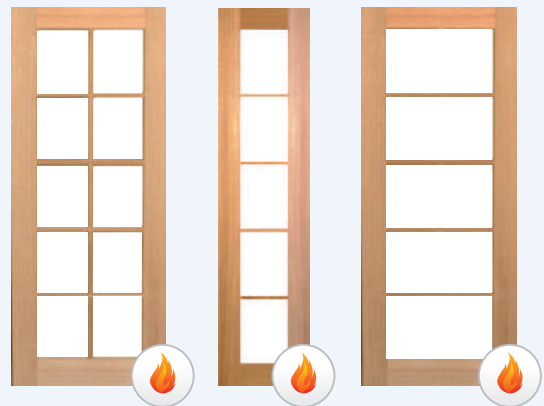

2400 x 620 / 720 / 770 / 820 / 870 / 920 / 1020 / 1120 / 1200 x 35 / 40

Side Light Sizes

2040 x 410 / 520 x 35 / 40

2340 / 2400 x 410 / 520 x 35 / 40

Doors designed to meet Bushfire Attack Level as per Australian Standard AS 3959-2009 with 6mm toughened glass of your choice. Please visit our website for BAL level of each door design and sizes.

GD-1L SL-1L

GD-2L SL-2L

GD-6L SL-3L GD-3L

GD-8L SL-4L GD-4L

GD-10L SL-5L GD-5L

Glass Options

Clear

Translucent

Cathedral

Africana

Rice Paper

Side Light & Bi-Fold Doors

Sizes

2040 x 410 / 520 x 35 / 40

All Side-lights can be converted to Bi-fold.
Bi-fold door supplied per leaf (not including hardware or fixing).

*Doors designed to meet Bushfire Attack Level as per Australian Standard AS 3959-2009 with 6mm toughened glass of your choice.
Please visit our website for BAL level of each door design and sizes.*