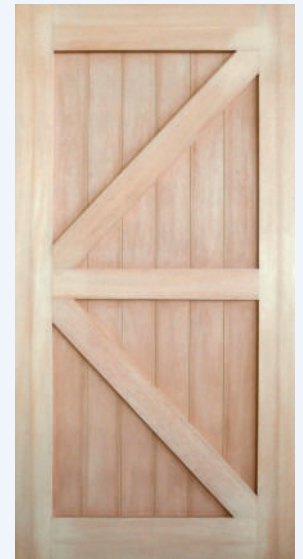

Barn Doors

Doors Sizes

BD-1P	2100 x 1020 x 35
BD-2P	2100 x 1020 x 35
BD-1PC	2100 x 1020 x 35
BD-2PC	2100 x 1020 x 35

Any of our door designs can be used as a barn door.

Speak to our friendly team for further information.

BD-2PC

Matte Black Barn Track Kit

Standard barn door hardware kit for single door

- Made from powder-coated steel
- Matt Black finish
- Heavy duty
- Suitable for doors up to 1140mm
- Easy to install with full instructions supplied
- Suited for timber doors up to 80 kg
- Complete barn door track set including all fixings
- Effortless and smooth sliding rollers
- Roller stoppers to prevent additional sliding
- Strong floor guide to prevent door movement
- Anti-jump feature to prevent rollers from jumping off the track
- T racks also have convenient hole spacing at 450mm C/C