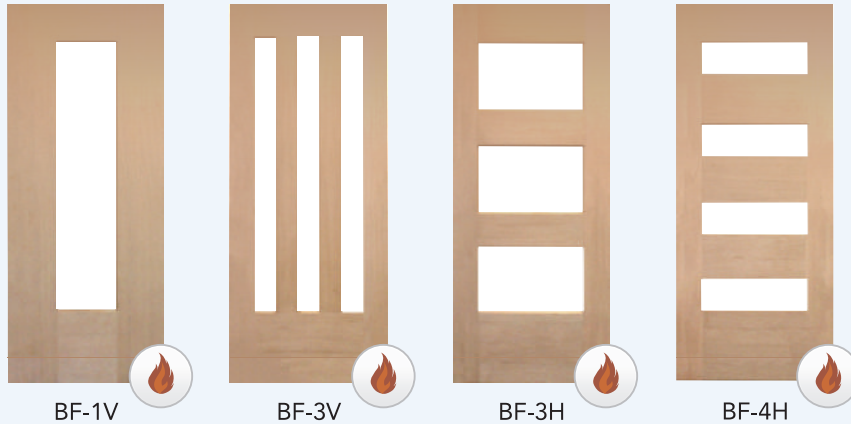

SP-0V3P

SP-10PS

Barn Doors

Doors Sizes

BD-1P	2100 x 1020 x 35
BD-2P	2100 x 1020 x 35
BD-1PC	2100 x 1020 x 35
BD-2PC	2100 x 1020 x 35

Any of our door designs can be used as a barn door.

Speak to our friendly team for further information.

BD-1P

BD-1PC

BD-2P

BD-2PC

Matte Black Barn Track Kit

Standard barn door hardware kit for single door

- Made from powder-coated steel
- Matt Black finish
- Heavy duty
- Suitable for doors up to 1140mm
- Easy to install with full instructions supplied
- Suited for timber doors up to 80 kg
- Complete barn door track set including all fixings
- Effortless and smooth sliding rollers
- Roller stoppers to prevent additional sliding
- Strong floor guide to prevent door movement
- Anti-jump feature to prevent rollers from jumping off the track
- T racks also have convenient hole spacing at 450mm C/C

Bushfire Entrance Doors

Doors Sizes 2040 x 820 x 40 2040 x 1200 x 40 2400 x 1200 x 40

Doors designed to meet Bushfire Attack Level as per Australian Standard AS 3959-2009 with 6 mm toughened glass of your choice. Please visit our website for BAL level of each door design and sizes.