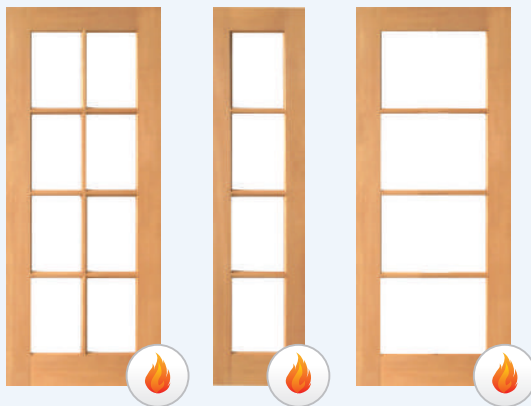

GD-8L SL-4L GD-4L