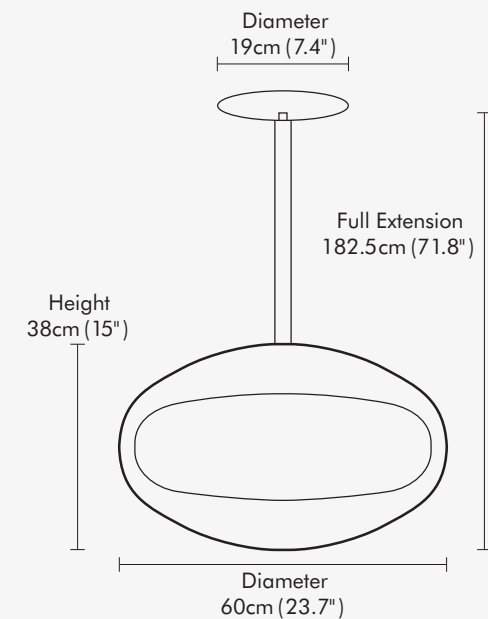

The Stainless Steel Hanging System is 142cm fully extended, adjustable to 6 different heights and can be rotated 360°.

The Black Hanging System is 202.5cm fully extended, adjustable in lengths of 25cm, but 360° rotation is not available.

## TECHNICAL SPECIFICATIONS

### ADJUSTABLE HANGING POLE

- 6 height positions
- Full extension 142cm (56" in)

### HEIGHT POSITIONS

- 98.5cm (38.8" in)  
- minimum extension
- 134.5cm (53" in)
- 125.5cm (49.4" in)
- 116.5cm (45.8" in)
- 107.5cm (42.3" in)
- 182.5cm (72" in)  
- full extension