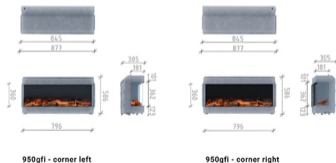

ilektró dimensions

By PAUL AGNEW | DESIGNS®