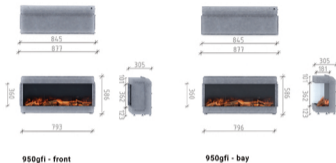

ilektró dimensions

By PAUL AGNEW | DESIGNS®