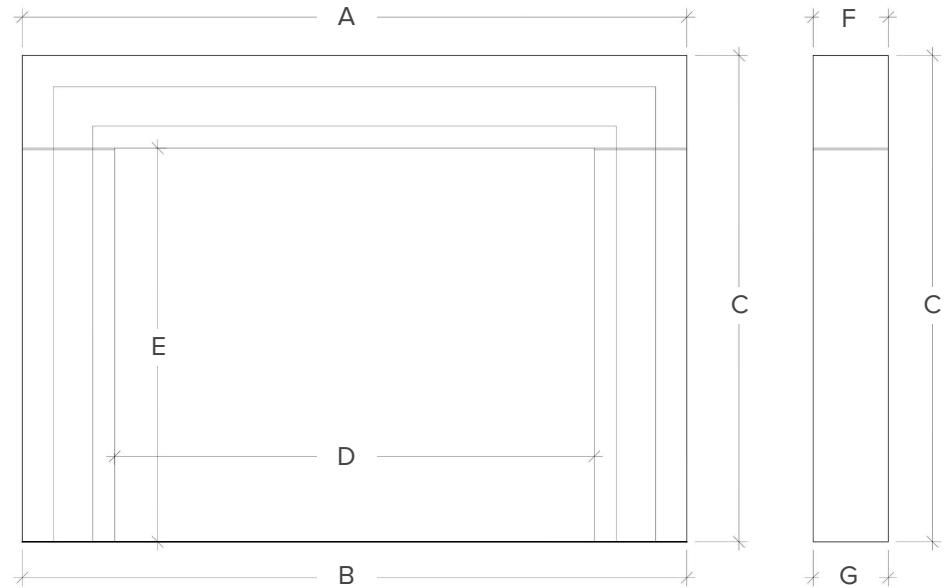

MARMOSO

THE MODERN COLLECTION

WHITBY

THE MODERN COLLECTION

WHITBY

Description

Clean lines and minimalist design. That is what our Whitby fireplace mantel is all about. Made out of a solid block of marble, the simplicity of this mantel focuses the attention on the gorgeous natural veining of the stone it is carved from. A unique pattern that took millions of years to form. Let the Whitby inspire you by the amazing wonders of mother nature.

Pictured in Bianco Carrara. Available in all marbles and in sizes Small (52"W), Medium (58"W), Large (64"W), or any Custom size.

Dimensions

	A	B	C	D	E	F	G
Small	52"	52"	40"	38"	33"	5"	5"
Medium	58"	58"	42"	44"	35"	5-1/2"	5-1/2"
Large	64"	64"	42"	48"	34"	6"	6"