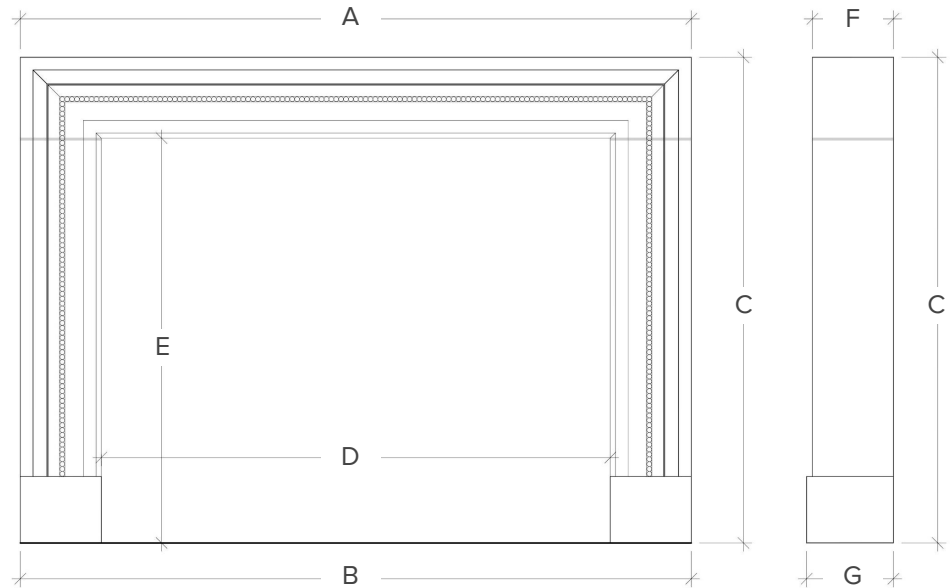

Pictured in Statuario Carrara. Available in all marbles and in sizes Small (52"W), Medium (58"W), Large (64"W), or any Custom size.

### Dimensions

	A	B	C	D	E	F	G
<b>Small</b>	52"	52"	40"	38"	33"	5"	5-1/2"
<b>Medium</b>	58"	58"	42"	44"	35"	5-1/2"	6"
<b>Large</b>	64"	64"	42"	48"	34"	6"	6-1/2"