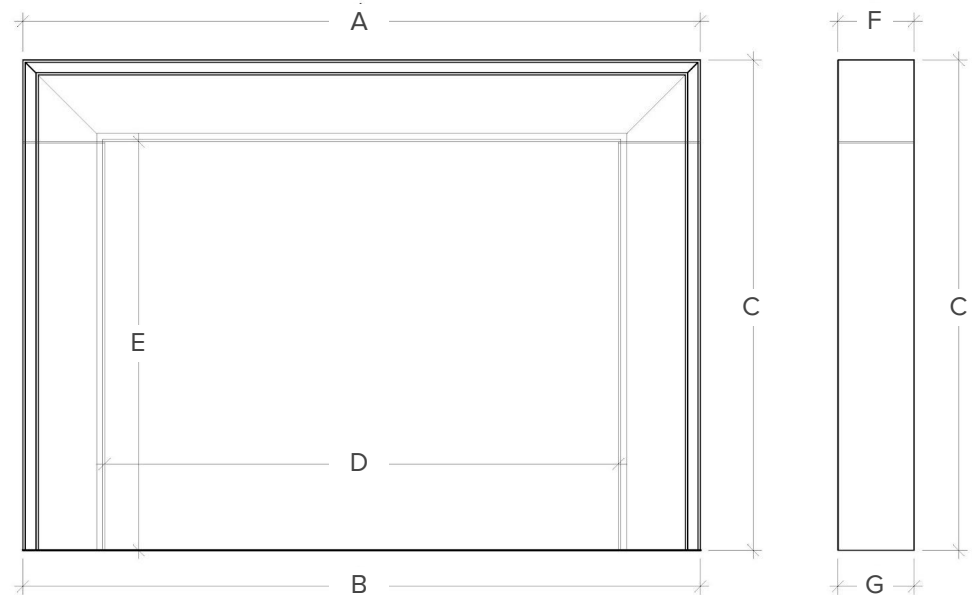

MARMOSO

THE MODERN COLLECTION

MYLAN

THE MODERN COLLECTION

MYLAN

Description

The beauty of pure simplicity. The minimalist and symmetrical design of our Mylan fireplace mantel evokes a feeling of serenity and peacefulness. Carved from solid marble, this contemporary design fits well in both traditional and modern interiors. Coming home to our Mylan fireplace will make you forget about even the busiest of days.

Pictured in Bianco Carrara. Available in all marbles and in sizes Small (52"W), Medium (58"W), Large (64"W), or any Custom size.

Dimensions

	A	B	C	D	E	F	G
Small	52"	52"	40"	38"	33"	5"	5"
Medium	58"	58"	42"	44"	35"	5-1/2"	5-1/2"
Large	64"	64"	42"	48"	34"	6"	6"