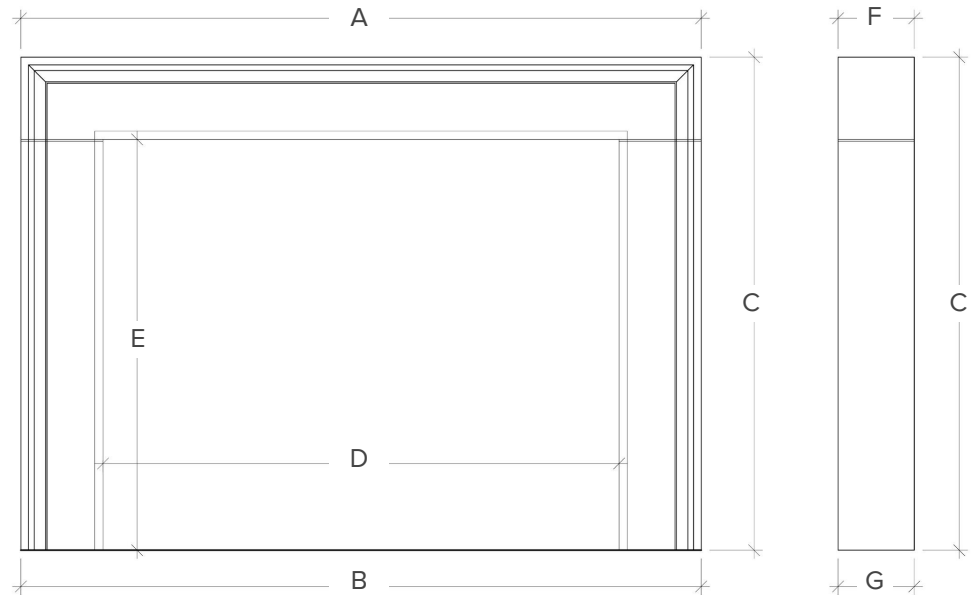

MARMOSO

THE MODERN COLLECTION

CARTER

THE MODERN COLLECTION

CARTER

Description

Straight legs and minimalist lines meet a subtly profiled border. The Carter fireplace mantel surprises from every angle in being both simple yet refined. Just as our entire Modern collection, Carter is made from a solid block of marble showcasing the uninterrupted continuous veining of the fine marble it is carved from. This stunning mantel is sure to transform your home.

Pictured in Bianco Carrara featuring a HearthCabinet® ventless fireplace. Available in all marbles and in sizes Small (52"W), Medium (58"W), Large (64"W), or any Custom size.

Dimensions

	A	B	C	D	E	F	G
Small	52"	52"	40"	38"	33"	5"	5"
Medium	58"	58"	42"	44"	35"	5-1/2"	5-1/2"
Large	64"	64"	42"	48"	34"	6"	6"

Available in

	Bianco Carrara		Calacatta Viola
	Arabescato Carrara		Volakas
	Statuario Carrara		Nero Marquina

All mantel sizes and designs can be customized to your needs

For custom sizes, select Custom Size when requesting a quote. For custom designs, submit a [Custom Design Request](#) with a brief description.