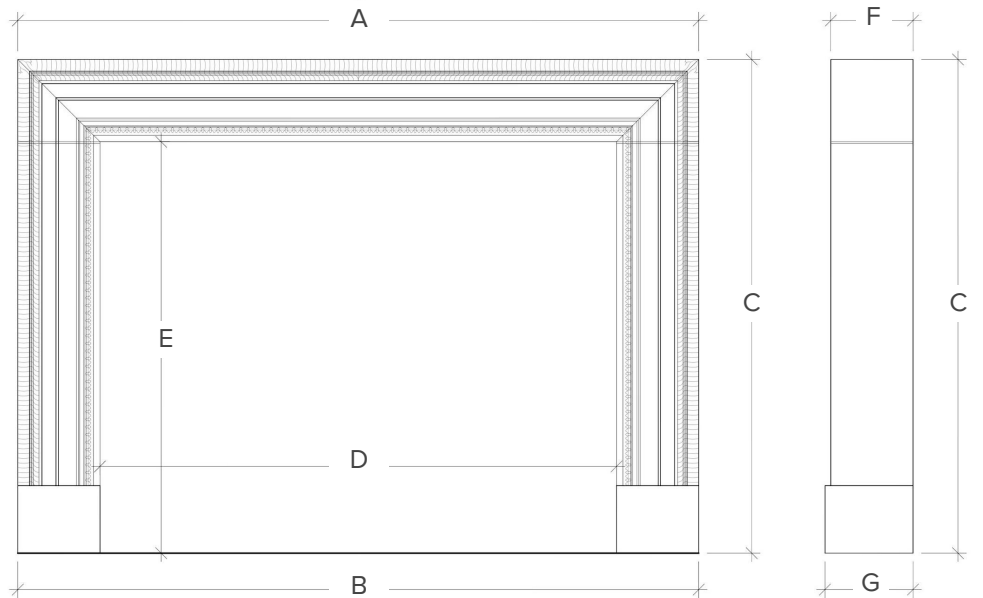

MARMOSO

THE MODERN COLLECTION

BENGAL

THE MODERN COLLECTION

BENGAL

Description

The design of our Bengal marble fireplace mantel was inspired by the marvelous Indian Bengal tiger. Majestic stripes are carved along the outer panel, while an elegant interpretation of a dental pattern adorns the full interior surround. The prominent square foot blocks on which the mantel rests complete this royal contemporary design. Only a real roaring Bengal tiger would arguably impress more than this extraordinary fireplace mantel.

Pictured in Volakas featuring a HearthCabinet® ventless fireplace. Available in all marbles and in sizes Small (52"W), Medium (58"W), Large (64"W), or any Custom size.

Dimensions

	A	B	C	D	E	F	G
Small	52"	52"	40"	36"	32"	5"	5-1/2"
Medium	58"	58"	42"	40"	33"	5-1/2"	6"
Large	64"	64"	42"	44"	32"	6"	6-1/2"