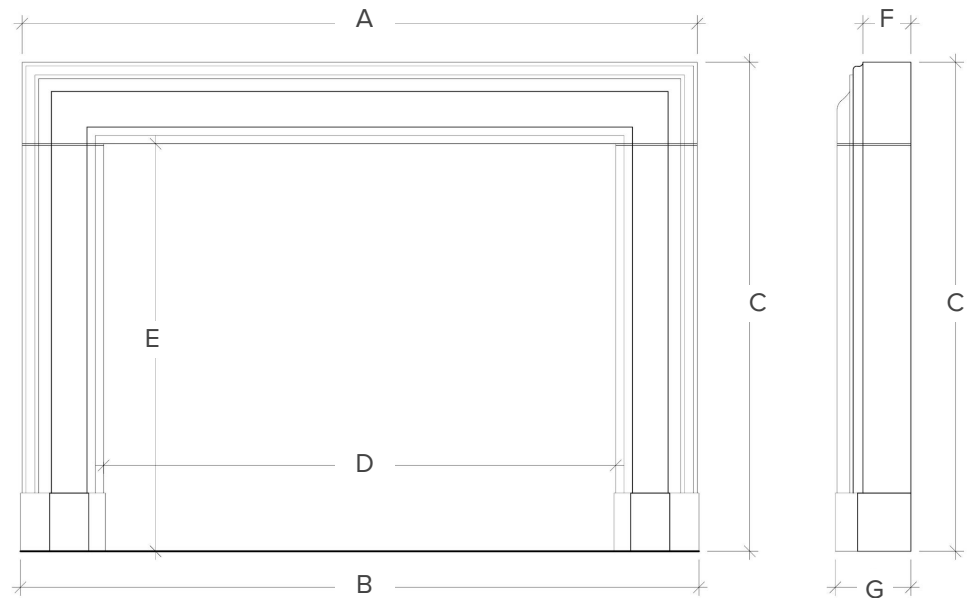

Pictured in Arabescato Carrara featuring a HearthCabinet® ventless fireplace. Available in all marbles and in sizes Small (52"W), Medium (58"W), Large (64"W), or any Custom size.

### Dimensions

	A	B	C	D	E	F	G
<b>Small</b>	52"	52"	40"	38"	33"	4"	5"
<b>Medium</b>	58"	58"	42"	44"	35"	4-1/2"	5-1/2"
<b>Large</b>	64"	64"	42"	48"	34"	5"	6"