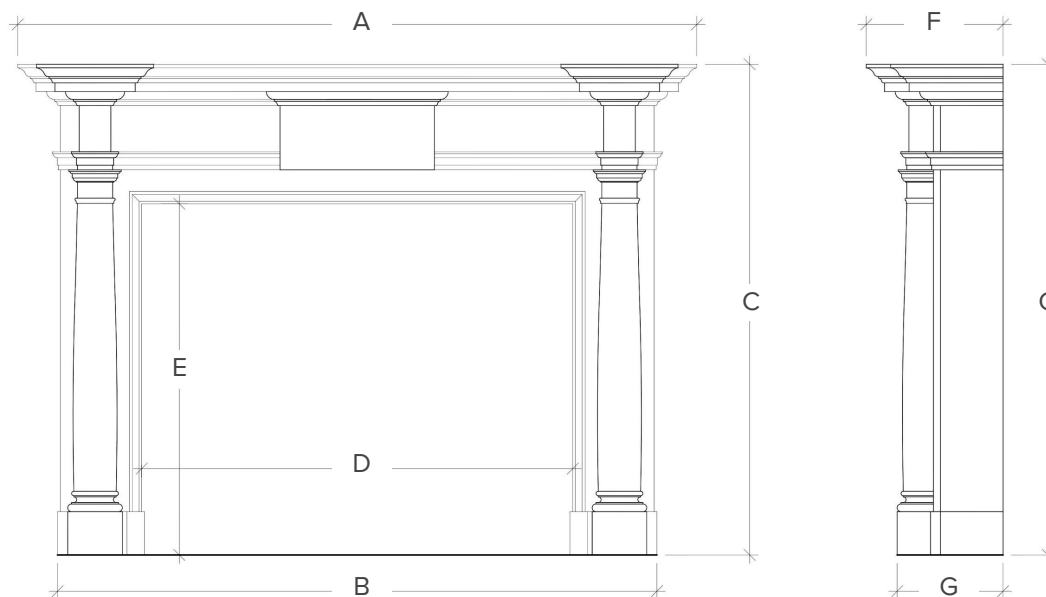

MARMOSO

THE CLASSICS COLLECTION

SHAILA

THE CLASSICS COLLECTION

SHAILA

Description

Our Shaila marble fireplace mantel embodies symmetry and stately grandeur. A pair of Tuscan pillars flank either side of the mantel as its prominent feature. The top shelf is beautifully molded to create a cascading effect while the frieze showcases a rectangular carved center. Shaila's majestic proportions will instantly turn any room into a magnificent grand hall.

Pictured in Arabescato Carrara. Available in all marbles and in sizes Small (52"W), Medium (58"W), Large (64"W), or any Custom size.

Available in

Dimensions

	A	B	C	D	E	F	G
Small	52"	46"	40"	30"	28"	10"	8"
Medium	58"	50"	42"	34"	30"	12"	10"
Large	64"	56"	42"	38"	30"	14"	12"