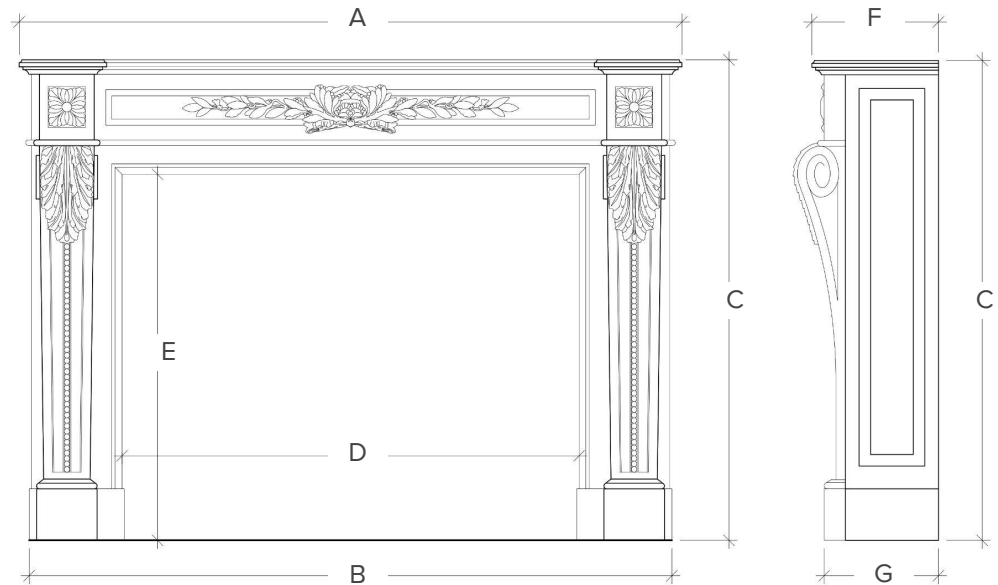

THE CLASSICS COLLECTION

LAUREL

Description

Our Laurel marble fireplace mantel embodies quintessential European design and rich royal luxury. The frieze is meticulously decorated with a pair of laurel branches attached by a ribbon and extending along a rectangular recessed panel. The legs are finely carved with a row of beads topped with a masterful pair of acanthus leaves and square rosettes. Laurel's striking and bold looks will make any room feel truly palatial.

Pictured in Bianco Carrara. Available in all marbles and in sizes Small (52"W), Medium (58"W), Large (64"W), or any Custom size.

Dimensions

	A	B	C	D	E	F	G
Small	52"	50"	40"	36"	30"	10"	9"
Medium	58"	56"	42"	40"	32"	12"	11"
Large	64"	62"	42"	44"	32"	14"	13"

Available in

	Bianco Carrara		Calacatta Viola
	Arabescato Carrara		Volakas
	Statuario Carrara		Nero Marquina

All mantel sizes and designs can be customized to your needs

For custom sizes, select Custom Size when requesting a quote. For custom designs, submit a [Custom Design Request](#) with a brief description.