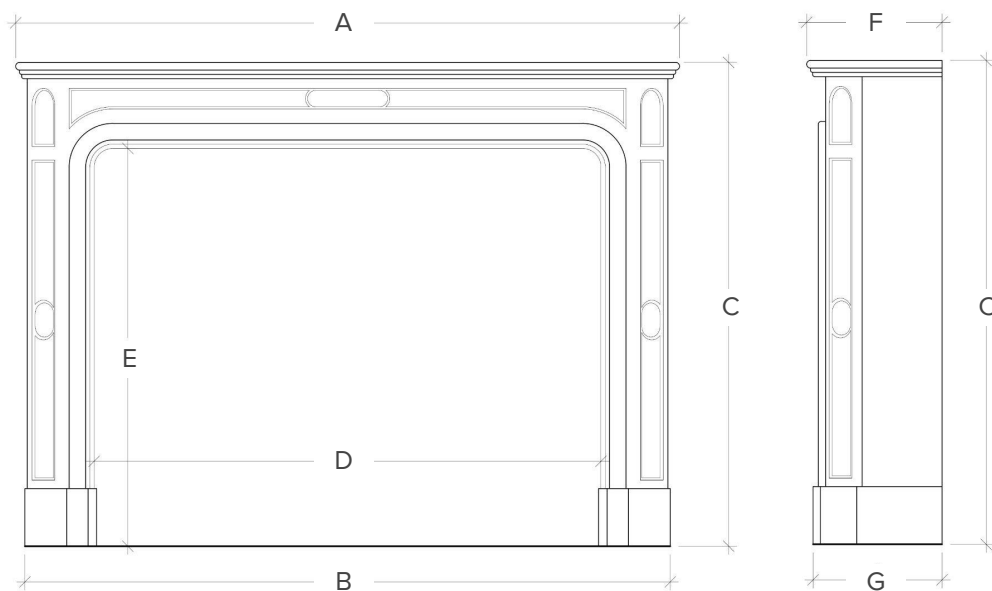

### Description

Elegantly curved lines come together in this charming design. Both simple yet refined, our Claire marble fireplace mantel fits both traditional and modern interiors. An elongated oval centered between a split paneled frieze repeats in a similar pattern on both legs. The shelf is curved on both sides and beautifully molded. Rounded plinths form the base of this absolute stunner.

Pictured in Bianco Carrara featuring a Claire Crowe Collection fireplace screen. Available in all marbles and in sizes Small (52"W), Medium (58"W), Large (64"W), or any Custom size.

### Dimensions

	A	B	C	D	E	F	G
<b>Small</b>	52"	50"	40"	38"	32"	10"	9"
<b>Medium</b>	58"	56"	42"	44"	34"	12"	11"
<b>Large</b>	64"	62"	42"	48"	34"	14"	13"