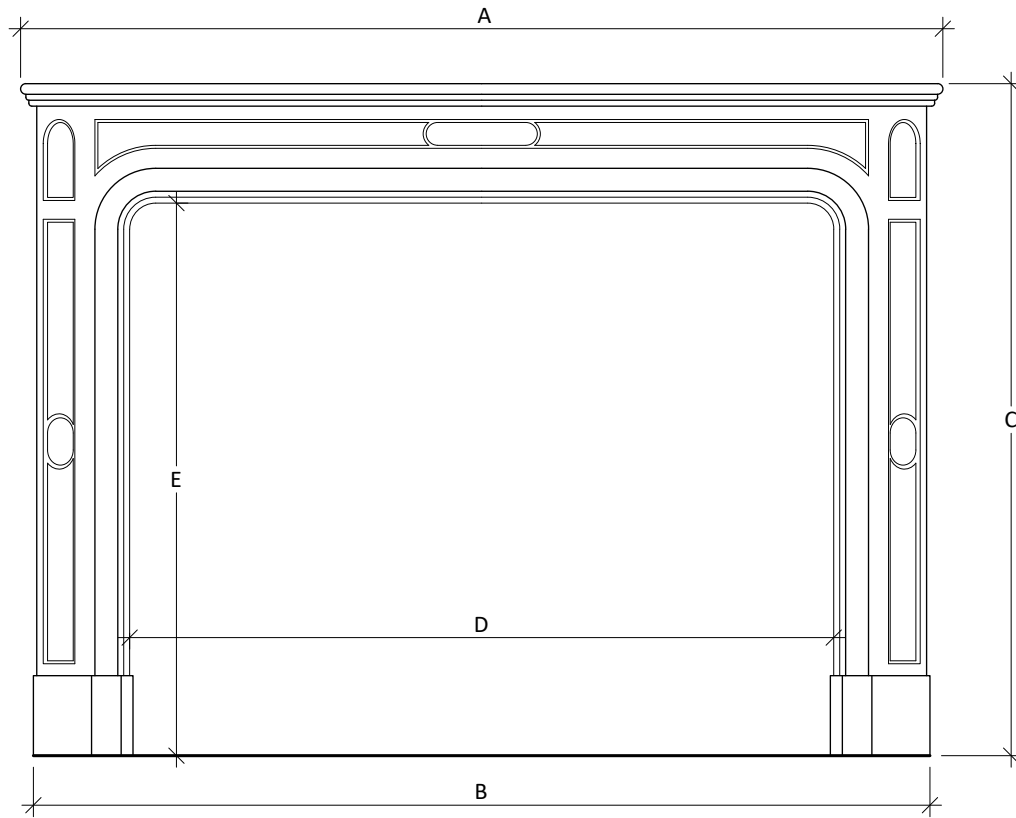

Rev

Order

Sheet number

01

© Marmoso, LLC.
 All rights reserved.

Please consider a dimensional tolerance of 1/8". Variations in color, pattern, texture, and veining are inherent in natural stone and carving by hand. This drawing is covered by the Terms of Service as published on www.marmoso.com.

1 Front view
 SCALE ----- 1"=1'-0"

2 Side view
 SCALE ----- 1"=1'-0"

3 Top view
 SCALE ----- 3/4"=1'-0"

	A	B	C	D	E	F	G
Small	52"	50"	40"	38"	32"	10"	9"
Medium	58"	56"	42"	44"	34"	12"	11"
Large	64"	62"	42"	48"	34"	14"	13"

4 Dimensions