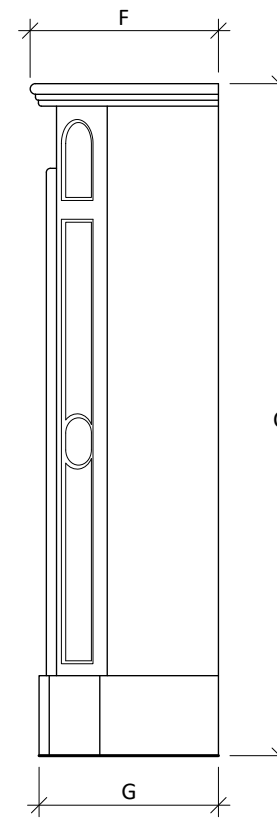

Rev

Order

Sheet number

01

© Marmoso, LLC.
 All rights reserved.

Please consider a dimensional tolerance of 1/8". Variations in color, pattern, texture, and veining are inherent in natural stone and carving by hand. This drawing is covered by the Terms of Service as published on www.marmoso.com.

1 Front view
 SCALE ----- 1"=1'-0"

2 Side view
 SCALE ----- 1"=1'-0"

3 Top view
 SCALE ----- 3/4"=1'-0"

	A	B	C	D	E	F	G
Small	52"	50"	40"	38"	32"	10"	9"
Medium	58"	56"	42"	44"	34"	12"	11"
Large	64"	62"	42"	48"	34"	14"	13"

4 Dimensions