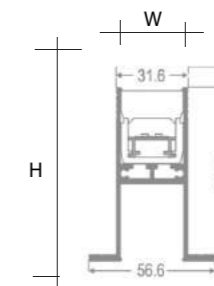

Code	Voltage	Type of Current	L (mm)	H (mm)	W (mm)	Weight (kg)
RTRDW1000	24	DC	1000	63.7	31.6	3.3
RTRDW2000	24	DC	2000	63.7	31.6	6.6
RTRDW3000	24	DC	3000	63.7	31.6	9.9
RTRDW4000	24	DC	4000	63.7	31.6	13.2
RTRDW5000	24	DC	5000	63.7	31.6	16.5

Code	Voltage	Type of Current	L (mm)	H (mm)	W (mm)	Weight (kg)
RTRDW1000CC	24	DC	1000	63.7	31.6	3.3
RTRDW2000CC	24	DC	2000	63.7	31.6	6.6
RTRDW3000CC	24	DC	3000	63.7	31.6	9.9
RTRDW4000CC	24	DC	4000	63.7	31.6	13.2
RTRDW5000CC	24	DC	5000	63.7	31.6	16.5

- Requires 1x GU10 lamp, max. 7W (not included)
- Requires IP65 Rated connector housing (not included)
- 300mm 2 Core 0.75mm² rubber cable provided
- Dimensions: (HxWxD) 110x55x55mm / Spike length: 160mm