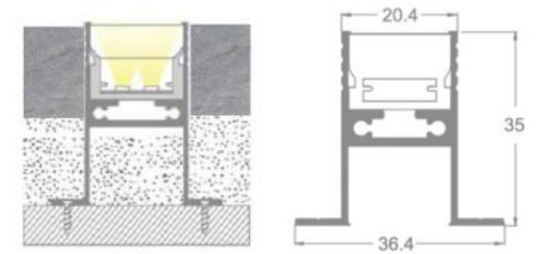

Code   **Voltage**   **Type of Current**   **L (mm)**   **H (mm)**   **W (mm)**

RTRPP1000	24	DC	1000	35	20.4	1.5
RTRPP2000	24	DC	2000	35	20.4	3.0
RTRPP3000	24	DC	3000	35	20.4	4.5
RTRPP4000	24	DC	4000	35	20.4	6.0
RTRPP5000	24	DC	5000	35	20.4	7.5

Optional Features (add suffix to order code)
Colour Temp: /2400K /2700K /3000K /4000K /5000K /6000K
Housing Colour: /Silver /Black /RAL (CODE)
Lens: Opal
LED: /Osram /Tridonic /Custom

PATIO & SLAB