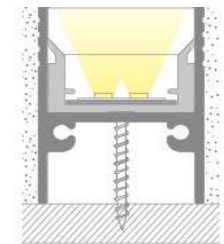

Code	Voltage	Type of Current	L (mm)	H (mm)	W (mm)	Weight (kg)
RTRDW1000CC	24	DC	1000	63.7	31.6	3.3
RTRDW2000CC	24	DC	2000	63.7	31.6	6.6
RTRDW3000CC	24	DC	3000	63.7	31.6	9.9
RTRDW4000CC	24	DC	4000	63.7	31.6	13.2
RTRDW5000CC	24	DC	5000	63.7	31.6	16.5

Optional Features (add suffix to order code)
Colour Temp: /2400K /2700K /3000K /4000K /6000K
Housing Colour: /Silver /Black /RAL (CODE)
Lens: Opal
LED: /Osram /Tridonic /Custom
Cable Extension IP67: /CE 500mm Male /CE 500mm Female /CE 3000mm Female
IP67 Cable connector: /CC Male /CC Female

CONCRETE/ RESIN DRIVEWAY