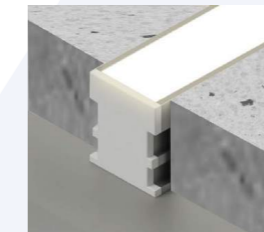

LED In Ground Lighting

REEL TECH LED in ground lighting has been designed for external and internal Driveway and Landscape lighting design.

The systems comprise of 1 metre sections which slot together to make seamless linear lighting possible. Various Aluminium profiles allow for the product to be installed in a wide range of applications.

Its two part system allows for the installation of the Aluminium channel to be bedded into the substrate with the electrical services connected and then the lighting strip to be pressed into position once set.

Walkover

Works with amazon alexa
and the Google Assistant

Contents

Block Paving Driveway Lighting	4
Concrete/Resin Driveway Lighting	6
Garden Spike Spots	8
In Ground Spot	10
Walkover	12
Step & Wall	14
Patio & Slab	16
Remote & Smart Home Controller for Google Home & Alexa	18

Colour Temperature and RGBW colour options.
This versatile range includes 2700K,3000K, 4000K, 6000K & RGBW colour temperature options.