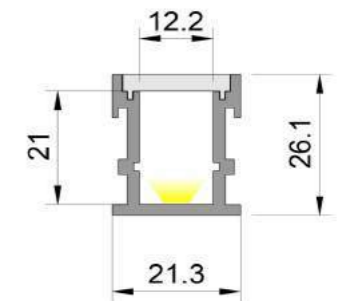

- IP65 Combined with our LED tape for outdoor use.
- Recessed Walkover LED strip lighting suitable for Patios, paths, boarders, Porcelain tiles and slabs.
- Water Resistant, 120* Degree beam angle.
- Opal PMMA diffuser. Opal PMMA diffuser.
- Profile can be cut to suit installation.
- LED tapes to be cut every 50mm - 100mm depending on tape.
- Silver aluminium housing and the option to have bespoke RAL colour.