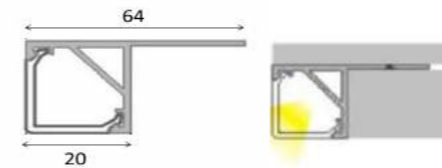

WALKOVER

REELTECH
UK Limited

Step and Wall

- Aluminium profile with polycarbonate diffuser.
- Designed for LED strips 8mm and 10mm wide.
- Full kits including LED tape supplied.
- Designed installation on new and retro fit applications.
- Simple design allows for shallow step installation.
- Upto 10m either side fed lengths can be configured.