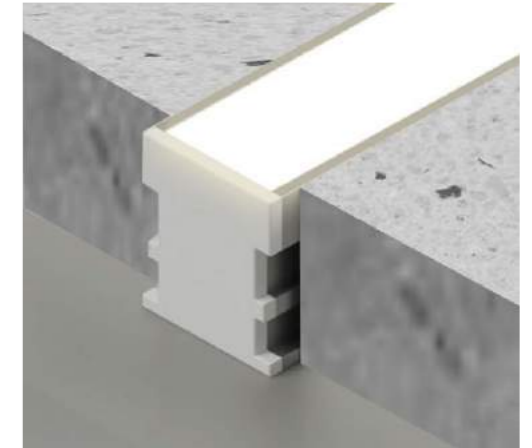

Its two part system allows for the installation of the Aluminium channel to be bedded into the substrate with the electrical services connected and then the lighting strip to be pressed into position once set.

Code	Voltage	Type of Current	D (mm)	H (mm)	W (mm)	Type
RTLA08826	240	AC	110	110	110	Ground Spot
RTLA08851	240v 12v	AC/DC	128	128	87	1 Window
RTLA08852	240v 12v	AC/DC	128	128	87	2 Window

IN GROUND SPOTS

Walkover

- IP65 Combined with our LED tape for outdoor use.
- Recessed Walkover LED strip lighting suitable for Patios, paths, boarders, Porcelain tiles and slabs.
- Water Resistant, 120* Degree beam angle.
- Opal PMMA diffuser. Opal PMMA diffuser.
- Profile can be cut to suit installation.
- LED tapes to be cut every 50mm - 100mm depending on tape.
- Silver aluminium housing and the option to have bespoke RAL colour.