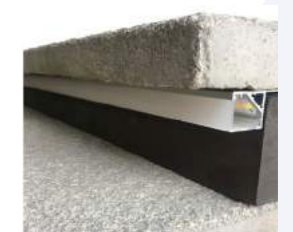

Step & Wall