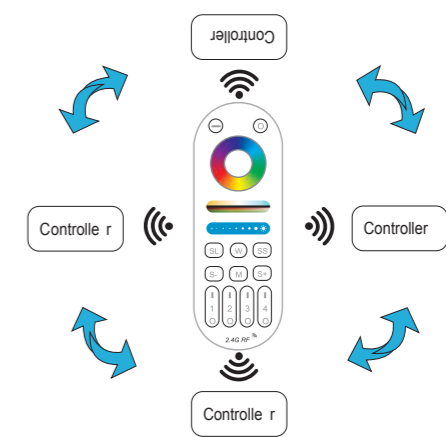

REMOTE & SMART HOME CONTROLLER

Remote & Smart Home Controller

Controller

- RTWB5CONTROLLER - 5 in 1 Smart LED Strip controller works with Google and Alexa 12-24v –
- Max 15amp for 5m RGB driveway or up to 10m white
- Music, Scene and timer scheduling in Smart life app

Remote

- RTLM901 - 4 Zone handheld remote control
- RGB Dimming and lighting control compatible with RTWB5CONTROLLER

- | | |
|---|---|
| Support amazon alexa and google assistant control | WiFi&BT Wireless Control |
| Smartphone Tuya APP control | Compatible with 2.4GHz RF Remote Controller |
| RGB colors to choose | Dimmable Saturation control |
| Color temperature 2700-6500K | Timing ON/OFF the lights |
| Group control randomly by APP | 9 color changing modes+user-defined scene |
| Free screw when connecting to LED strip | Link/Unlink/Reset Button on the controller |