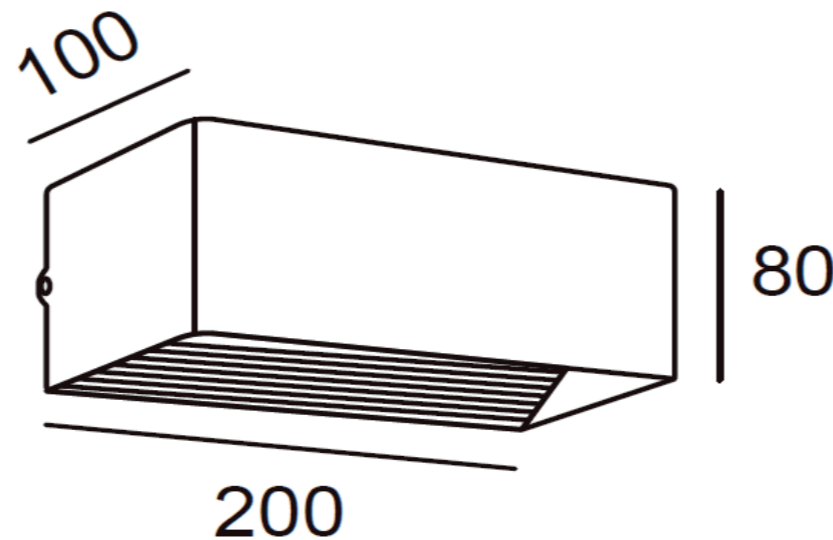

LED Cube wall light

Designed to spread a decorative light
For both uplighting and downlighting,
this stylish fixture adds a touch of sophistication
to any outdoor space.

Body Material: Aluminium
Body Colour: Black
Wattage: 7w
IP54 Protection
Colour temperature : 3000k warm white
Available to order in 4k 6k or Custom housing colour

IP Rating : IP54
Colour : 3000K
Material : Aluminium
Polycarbonate diffuser

PRISUM

LED Prisum wall light

Designed to spread a decorative light
For both uplighting and downlighting,
this stylish fixture compliments Cube range

Body Material: Aluminium
Body Colour: Black
Wattage: 7w
IP54 Protection
Colour temperature : 3000k warm white
Available to order in 4k 6k or Custom housing colour

IP Rating : IP54
Colour : 3000K
Material : Aluminium
Polycarbonate diffuser