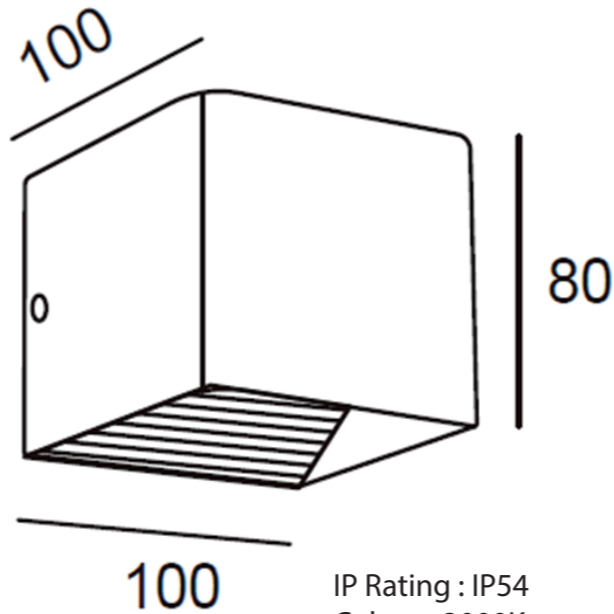

LED Cube wall light

Designed to spread a decorative light
For both uplighting and downlighting,
this stylish fixture adds a touch of sophistication
to any outdoor space.

Body Material: Aluminium
Body Colour: Black
Wattage: 7w
IP54 Protection
Colour temperature : 3000k warm white
Available to order in 4k 6k or Custom housing colour

IP Rating : IP54
Colour : 3000K
Material : Aluminium
Polycarbonate diffuser

PRISUM

LED Prisum wall light

Designed to spread a decorative light
For both uplighting and downlighting,
this stylish fixture compliments Cube range

Body Material: Aluminium
Body Colour: Black
Wattage: 7w
IP54 Protection
Colour temperature : 3000k warm white
Available to order in 4k 6k or Custom housing colour

IP Rating : IP54
Colour : 3000K
Material : Aluminium
Polycarbonate diffuser