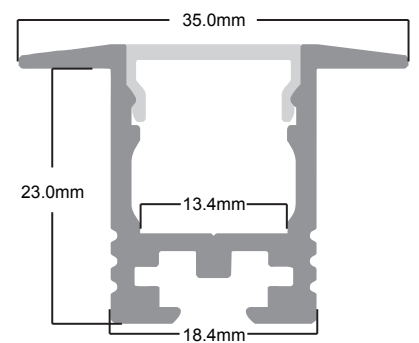

Silver
 Black
 White