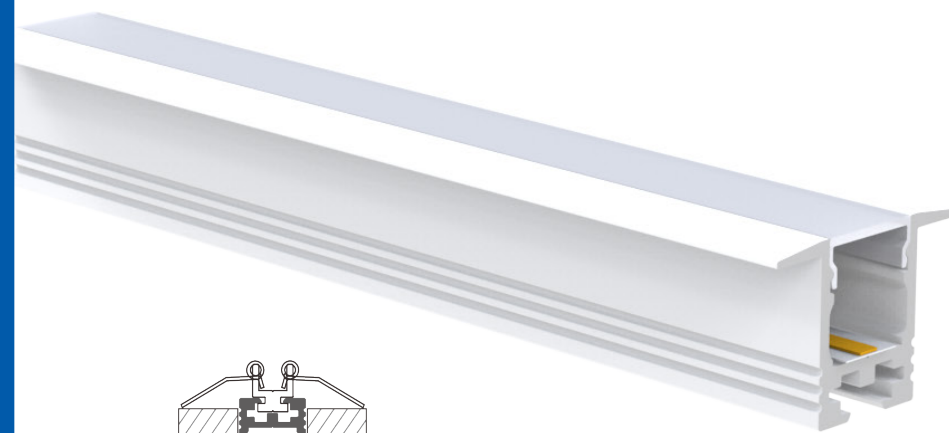

Foxlea lodge
Holcot road, Brixworth
Northampton
NN6 9BS

T: 01604 643522
E: enquiries@reeltechuk.com

www.reeltechuk.com

LINEAR PLASTER IN & RECESSED

RTPL018

LED Aluminium Plaster in profile for walls and ceilings. Create linear feature walls and ceilings with endless shapes and designs Available in warm and cool white and RGBW. Can be dimmed, colour control and smart lighting control compatible.

End Caps

Silver
 Black
 White

Installation method

Opal Frosted Clear

RTL371

LED Aluminium recessed profile for linear downlights into walls and ceilings. Allows the plaster in look without needing to re plaster entire walls or ceilings. Can be installed by cutting channel into the surface with spring retaining clips to hold in place. Available in warm and cool white and RGBW. Can be dimmed, colour control and smart lighting control compatible, White edge trim will be visible.

End Caps

Metallic Mounting Clips

Silver
 Black
 White

Installation method