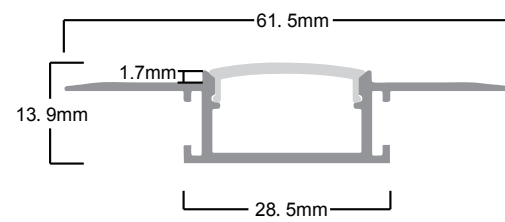

Foxlea lodge
Holcot road, Brixworth
Northampton
NN6 9BS

T: 01604 643522
E: enquiries@reeltechuk.com

www.reeltechuk.com

LINEAR PLASTER IN & RECESSED

RTPL018

LED Aluminium Plaster in profile for walls and ceilings. Create linear feature walls and ceilings with endless shapes and designs Available in warm and cool white and RGBW. Can be dimmed, colour control and smart lighting control compatible.

End Caps

Silver
 Black
 White

Installation method

Opal Frosted Clear

RTL371

LED Aluminium recessed profile for linear downlights into walls and ceilings. Allows the plaster in look without needing to re plaster entire walls or ceilings. Can be installed by cutting channel into the surface with spring retaining clips to hold in place. Available in warm and cool white and RGBW. Can be dimmed, colour control and smart lighting control compatible, White edge trim will be visible.

End Caps

Metallic Mounting Clips

Silver
 Black
 White

Installation method