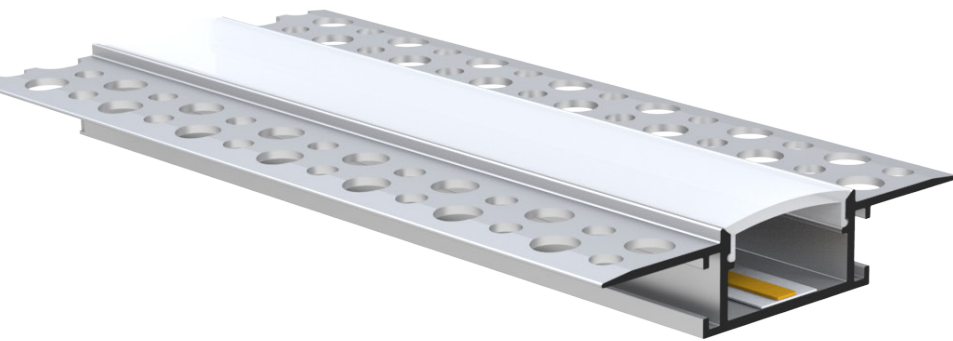

Foxlea lodge
Holcot road, Brixworth
Northampton
NN6 9BS

T: 01604 643522
E: enquiries@reeltechuk.com

www.reeltechuk.com

LINEAR PLASTER IN & RECESSED

RTPL018

LED Aluminium Plaster in profile for walls and ceilings. Create linear feature walls and ceilings with endless shapes and designs Available in warm and cool white and RGBW. Can be dimmed, colour control and smart lighting control compatible.

End Caps

Silver
 Black
 White

Installation method

Opal Frosted Clear

RTL371

LED Aluminium recessed profile for linear downlights into walls and ceilings. Allows the plaster in look without needing to re plaster entire walls or ceilings. Can be installed by cutting channel into the surface with spring retaining clips to hold in place. Available in warm and cool white and RGBW. Can be dimmed, colour control and smart lighting control compatible, White edge trim will be visible.

End Caps

Metallic Mounting Clips

Silver
 Black
 White

Installation method