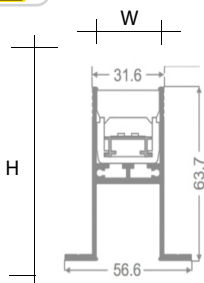

LOW ENERGY

2/3/4/5K
COLOUR TEMP

3 YEAR*
WARRANTY

IP67
RATING

IK10

CRI
>90

OP. TEMP

VOLTAGE
24V DC

- IP67 Completely waterproof solution for outdoor use.
- Recessed LED strip lighting suitable for driveway, paths, wall lighting, swimming pool edging
- Water Resistant, including chlorine and salt water.
- IK10 meets the anti-theft requirements and damage resistance
- All connections are IP67 secure with dedicated sockets with IP67 rating.
- Available with opal PMMA diffuser.
- Choice of Silver or Black housing and the option to have bespoke RAL colour.

Code	Voltage	Type of Current	L (mm)	H (mm)	W(mm)	Weight (kg)
RTRDW1000BP	24	DC	1000	63.7	31.6	3.3
RTRDW2000BP	24	DC	2000	63.7	31.6	6.6
RTRDW3000BP	24	DC	3000	63.7	31.6	9.9
RTRDW4000BP	24	DC	4000	63.7	31.6	13.2
RTRDW5000BP	24	DC	5000	63.7	31.6	16.5

Optional Features (add suffix to order code)

Colour Temp: /2400K /2700K /3000K /4000K /5000K /5400K

Housing Colour: /Silver /Black /RAL (CODE)

Lens: Opal

LED: /Osram /Tridonic /Custom