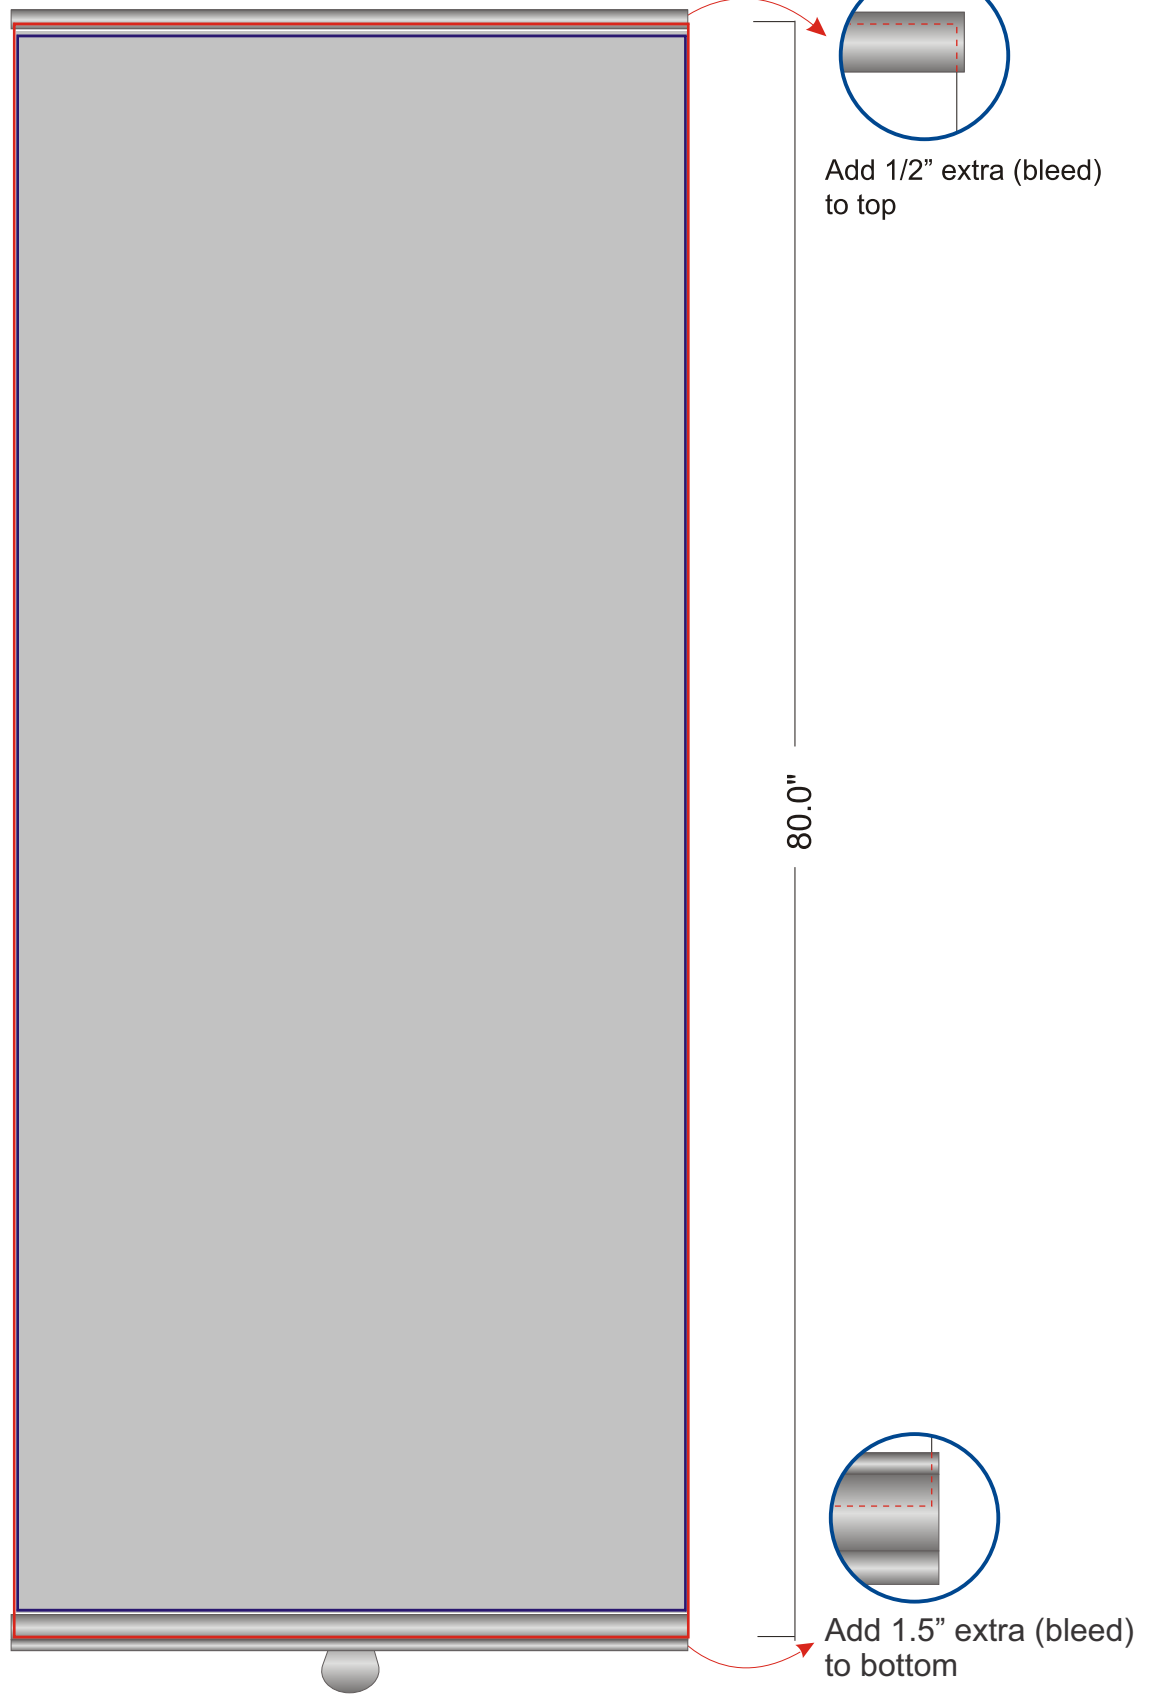

## Standard 3FT Pullup

File size for printing is **33.5" x 80.0"**

Visible (Live area) is **33.5" x 78.0"**

We recommend keeping copy minimum of 2" away from top and bottom of live area