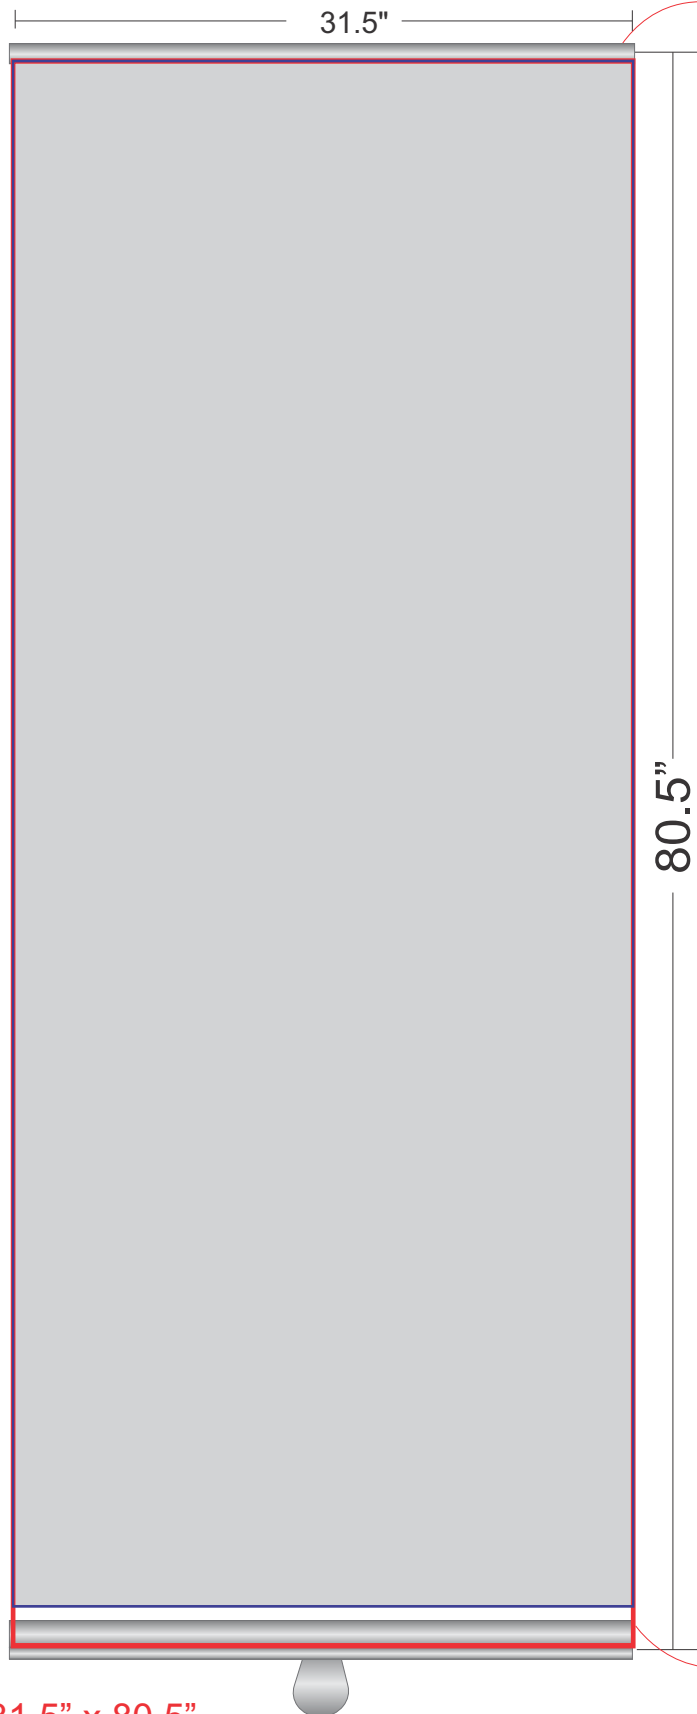

# Economy Pullup

Add 1/2" extra (bleed) to top

Add 1.5" extra (bleed) to bottom

File size for printing is 31.5" x 80.5"

Visible (Live area) is 31.5" x 78.5"

We recommend keeping copy minimum of 2" away from top and bottom of live area