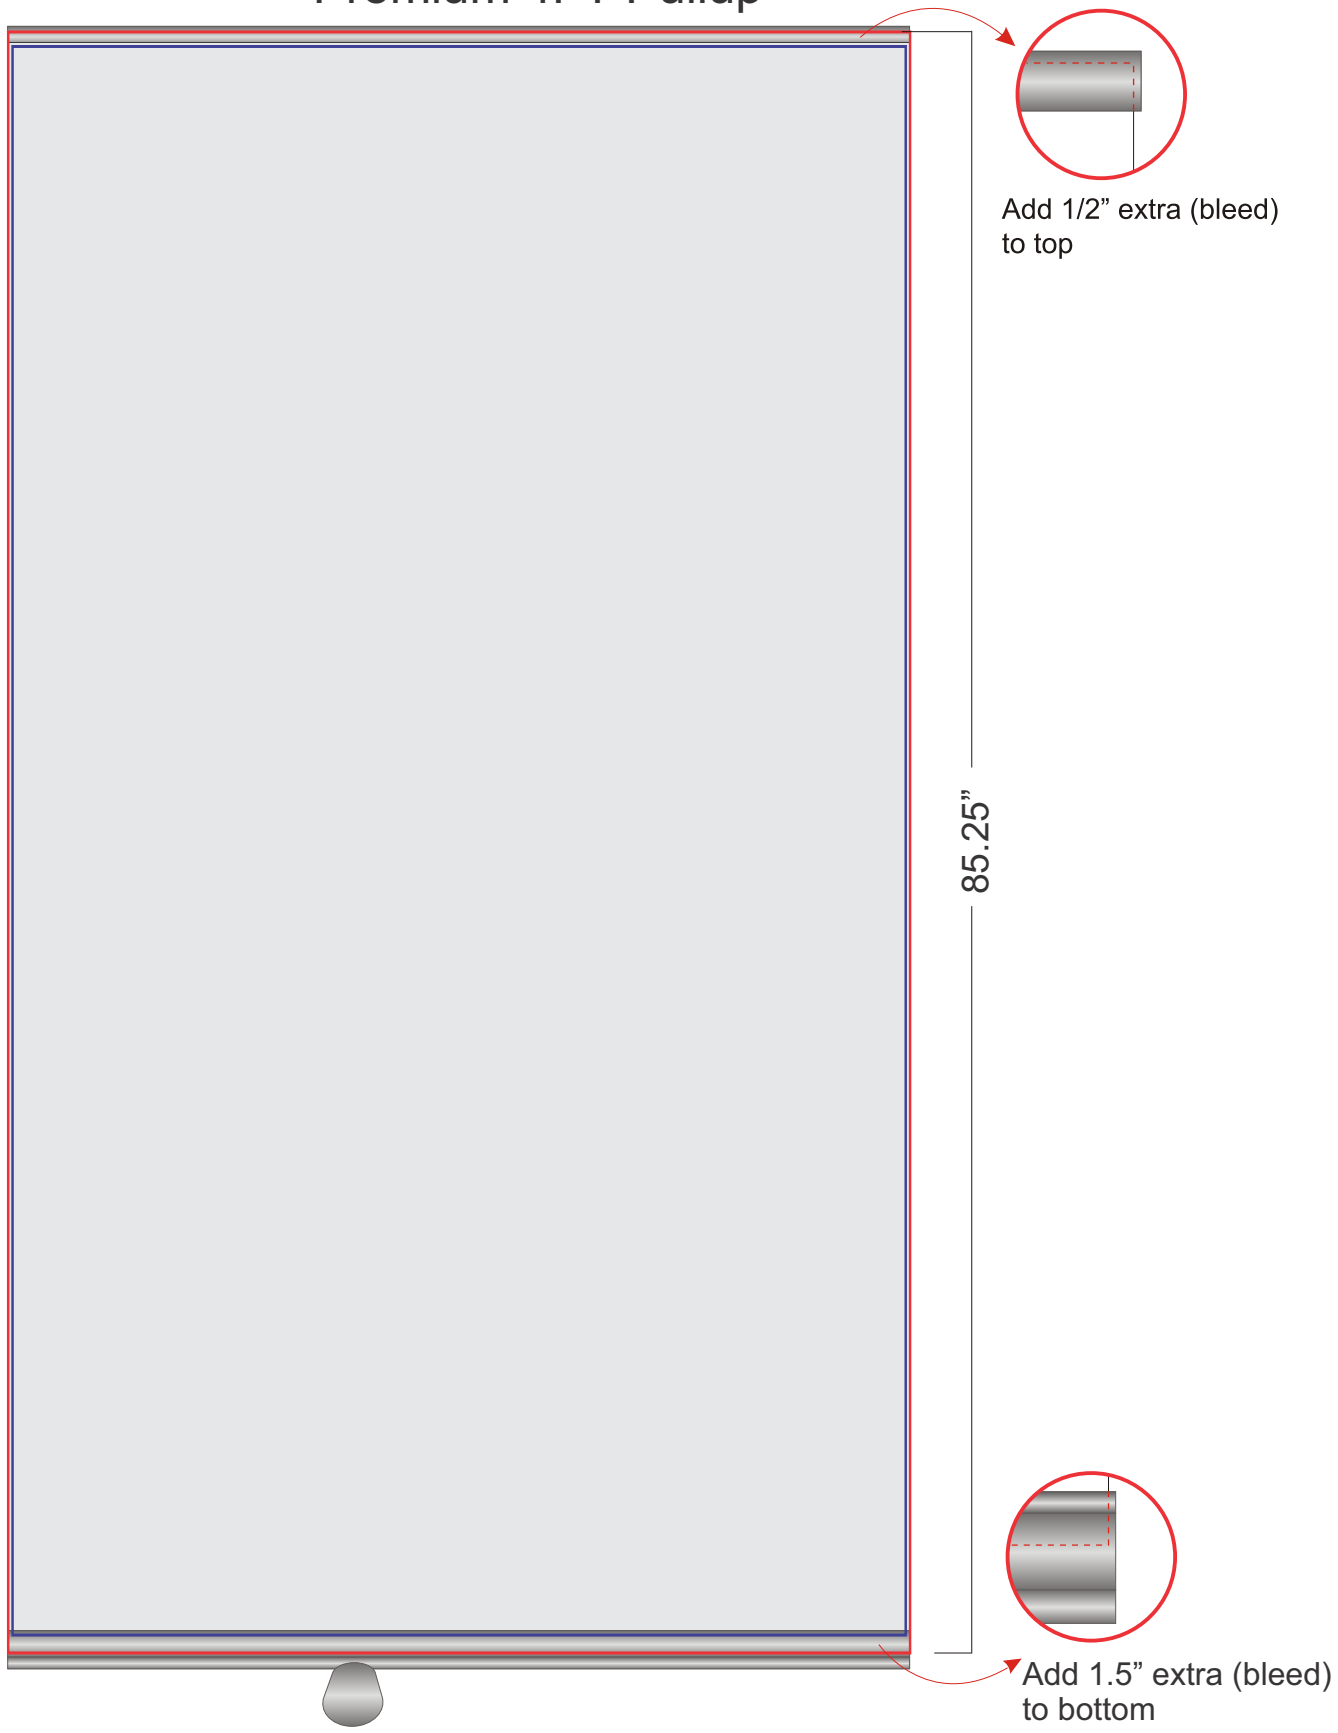

Premium 4FT Pullup

File size for printing is **47.25" x 85.25"**

Visible (Live area) is **47.25" x 83.25"**

We recommend keeping copy minimum of 2" away from top and bottom of live area