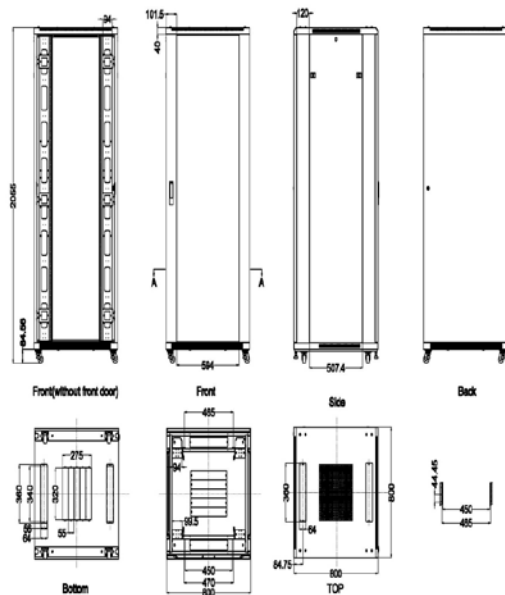

ETSI standard

Material:

SPCC quality Cold rolled steel

Thickness : mounting profiles :2.0mm

Mounting angle : 1.5mm, other 1.2mm

Loading capacity :

static loading 800kgs (on the adjustable feet)

Degree of protection

IP20

Surface Finish :

Degreasing, Pickling, Phosphating,

Powder Coated

top plate of cabinet

Specification

MS-XXXX GM/ GP /PP	width/Depth / U	Description
MS-EJS8618	800mm/600mm/18U	**with solid SPCC Cold roled steel
MS-EJS8818	800mm/800mm/18U	2.0-1.2mm
MS-EJS8622	800mm/600mm/22U	**with Glass front door
MS-EJS8822	800mm/800mm/22U	**with real meetal door
MS-EJS8627	800mm/600mm/27U	**with 4 castors
MS-EJS8827	800mm/800mm/27U	**with 4 adjustable feet
MS-EJS8027	800mm/1000mm/27U	**with 40 set cages & Nuts
MS-EJS9636	800mm/600mm/36U	**with Flat placking
MS-EJS9836	800mm/800mm/36U	**Color : beige or Black
MS-EJS8036	800mm/1000mm/36U	**with 4 fans for 800mm /1000mm detp
MS-EJS8642	800mm/600mm/42U	**with 2 fan for 600mm depth
MS-EJS8842	800mm/800mm/42U	All accessories are optional
MS-EJS8042	800mm/1000mm/42U	

construction drawing

MS-EJS-Sereis – Server Rack cabinet
Main Structure

Bottom plate

Bottom

Mounting Angle

Mounting Angle

Fan Tray

Lock