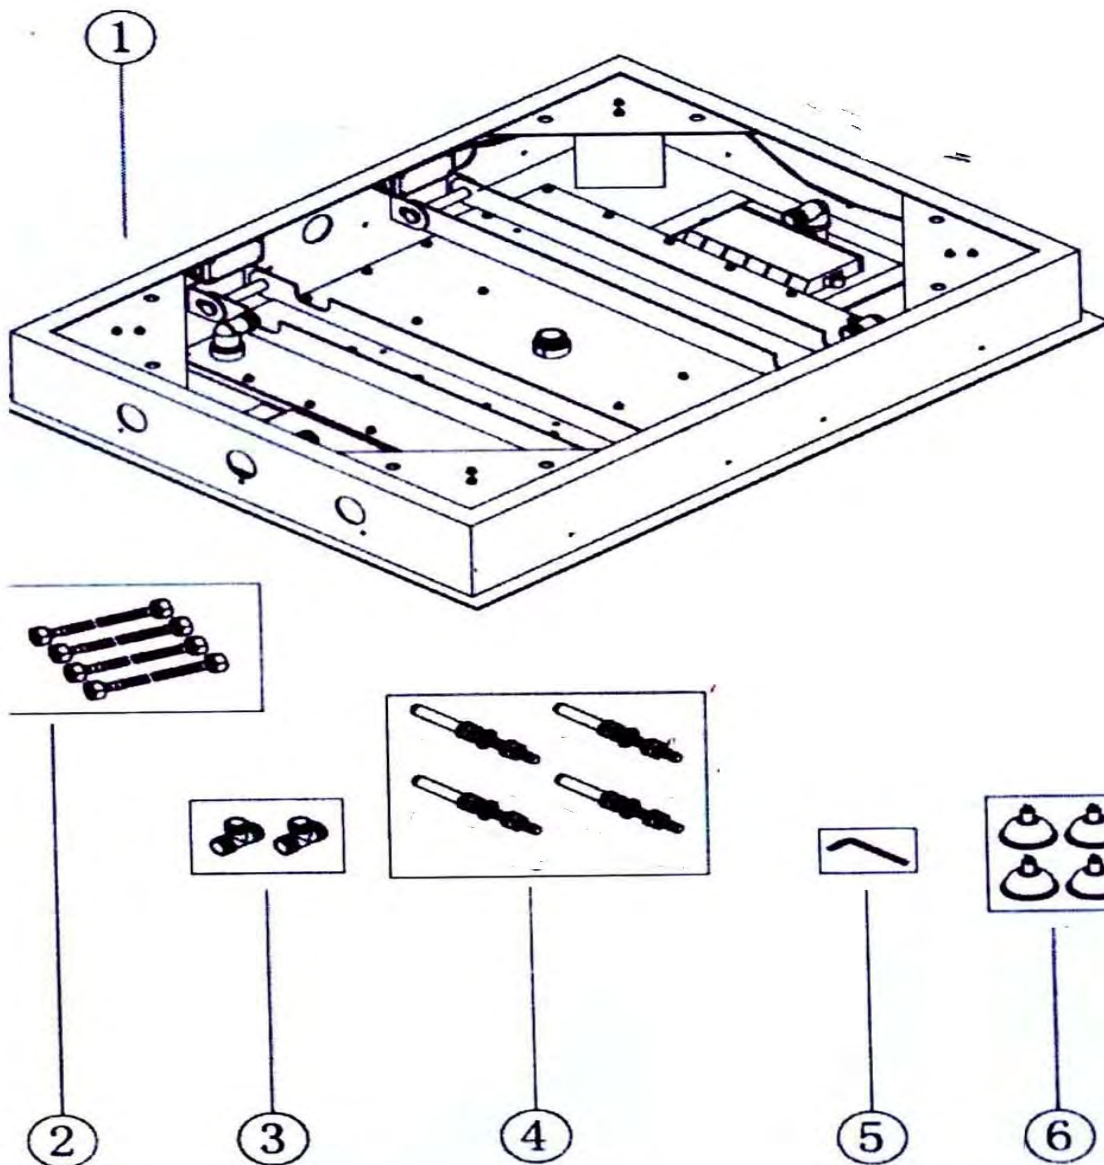

## Rainfall outlet

Massage your head and say goodbye to fatigue

The blue plug is for led lights  
5V

The white box is  
power receiver

The red plug is for music bluetooth speaker  
12V

**Part List:**

No.	Commodity	Quantity
1	Shower Head	1
2	12" Flexible Hose	4
3	Tee Joints	2
4	Expansion bolt	4
5	H4 inner hexagon Allan Key	1
6	LED Light Bulb 4x20w	4

**Technical Dimensions:**