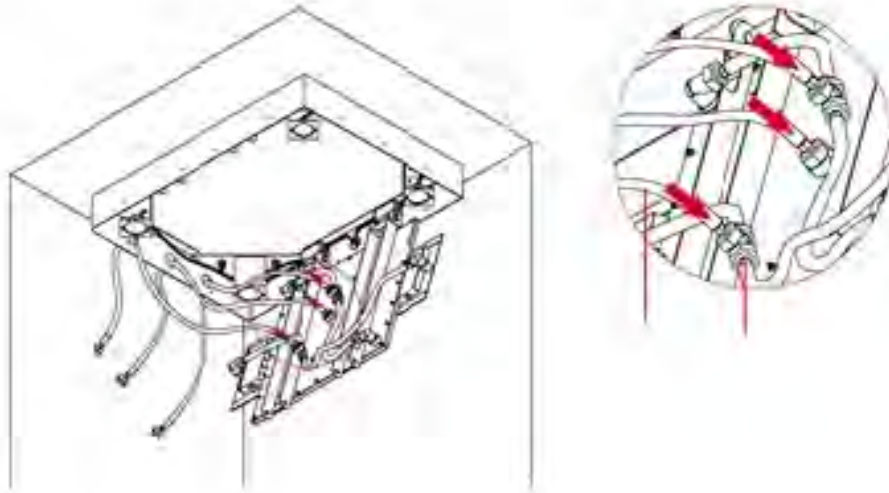

**Technical Dimensions:**

# Installation Steps:

Shower Head

Power Transformer

Location of Mounting Screws

9

10

11

12