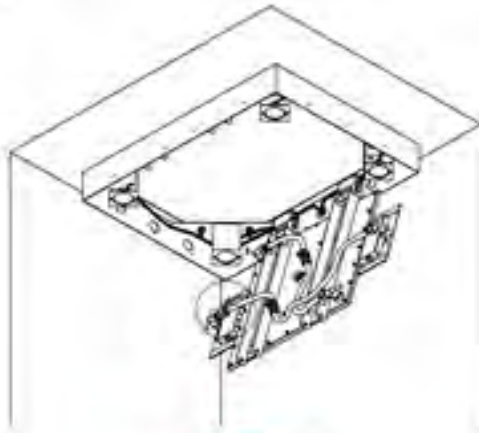

**Technical Dimensions:**

# Installation Steps:

Shower Head

Power Transformer

Location of Mounting Screws

9

10

11

12