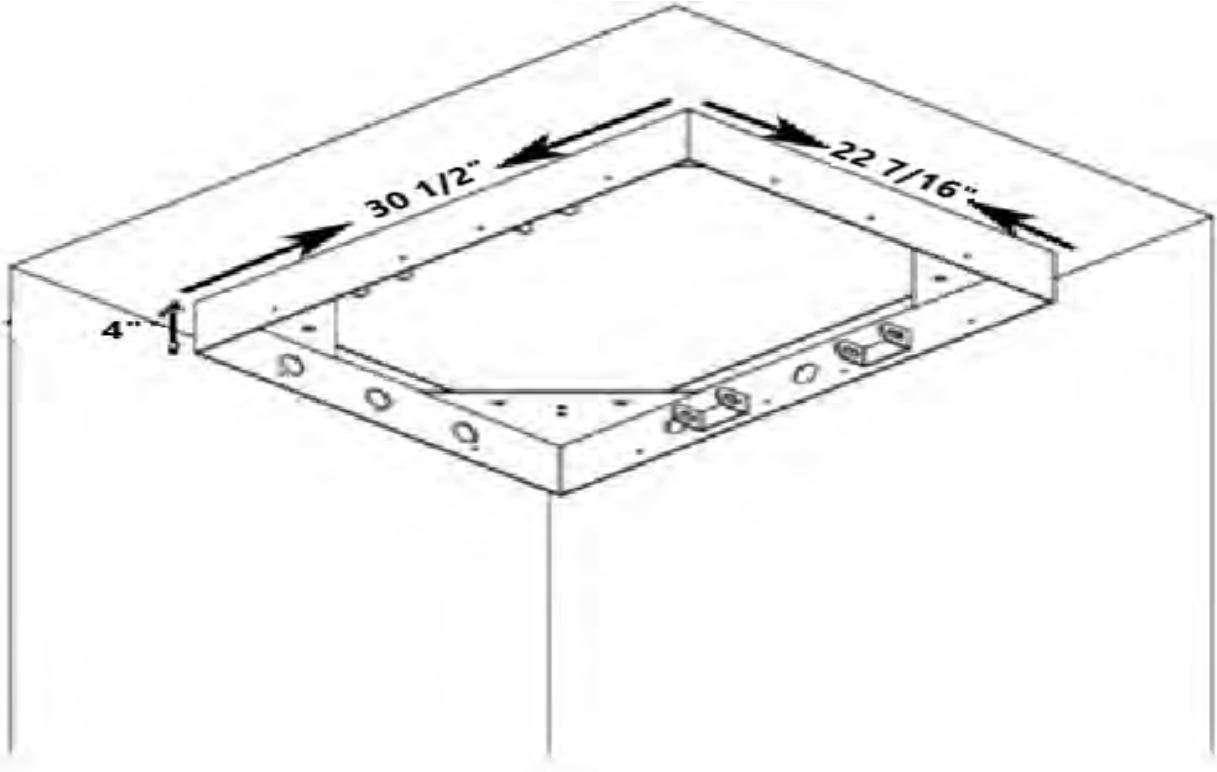

## Rainfall outlet

Massage your head and say goodbye to fatigue

The blue plug is for led lights  
5V

The white box is  
power receiver

The red plug is for music bluetooth speaker  
12V

**Part List:**

No.	Commodity	Quantity
1	Shower Head	1
2	12" Flexible Hose	4
3	Tee Joints	2
4	Expansion bolt	4
5	H4 inner hexagon Allan Key	1
6	LED Light Bulb 4x20w	4

**Technical Dimensions:**