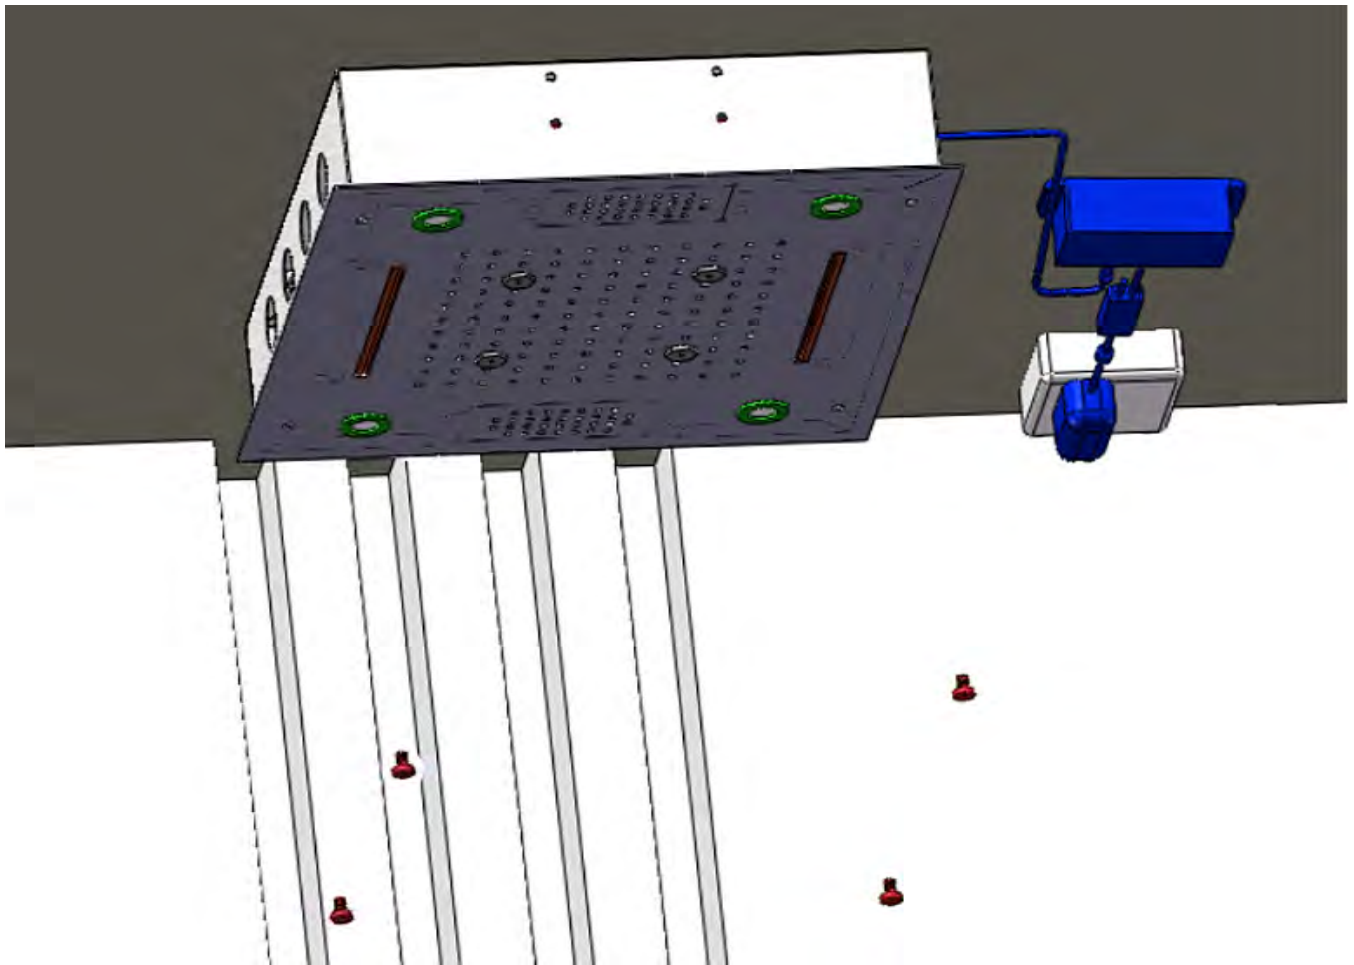

## Rainfall outlet

Massage your head and say goodbye to fatigue

The blue plug is for led lights  
5V

The white box is  
power receiver

The red plug is for music bluetooth speaker  
12V

**Part List:**

No.	Commodity	Quantity
1	Shower Head	1
2	12" Flexible Hose	4
3	Tee Joints	2
4	Expansion bolt	4
5	H4 inner hexagon Allan Key	1
6	LED Light Bulb 4x20w	4

**Technical Dimensions:**