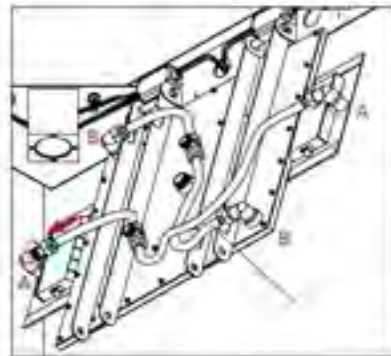

**Technical Dimensions:**

# Installation Steps:

Shower Head

Power Transformer

Location of Mounting Screws

9

10

11

12