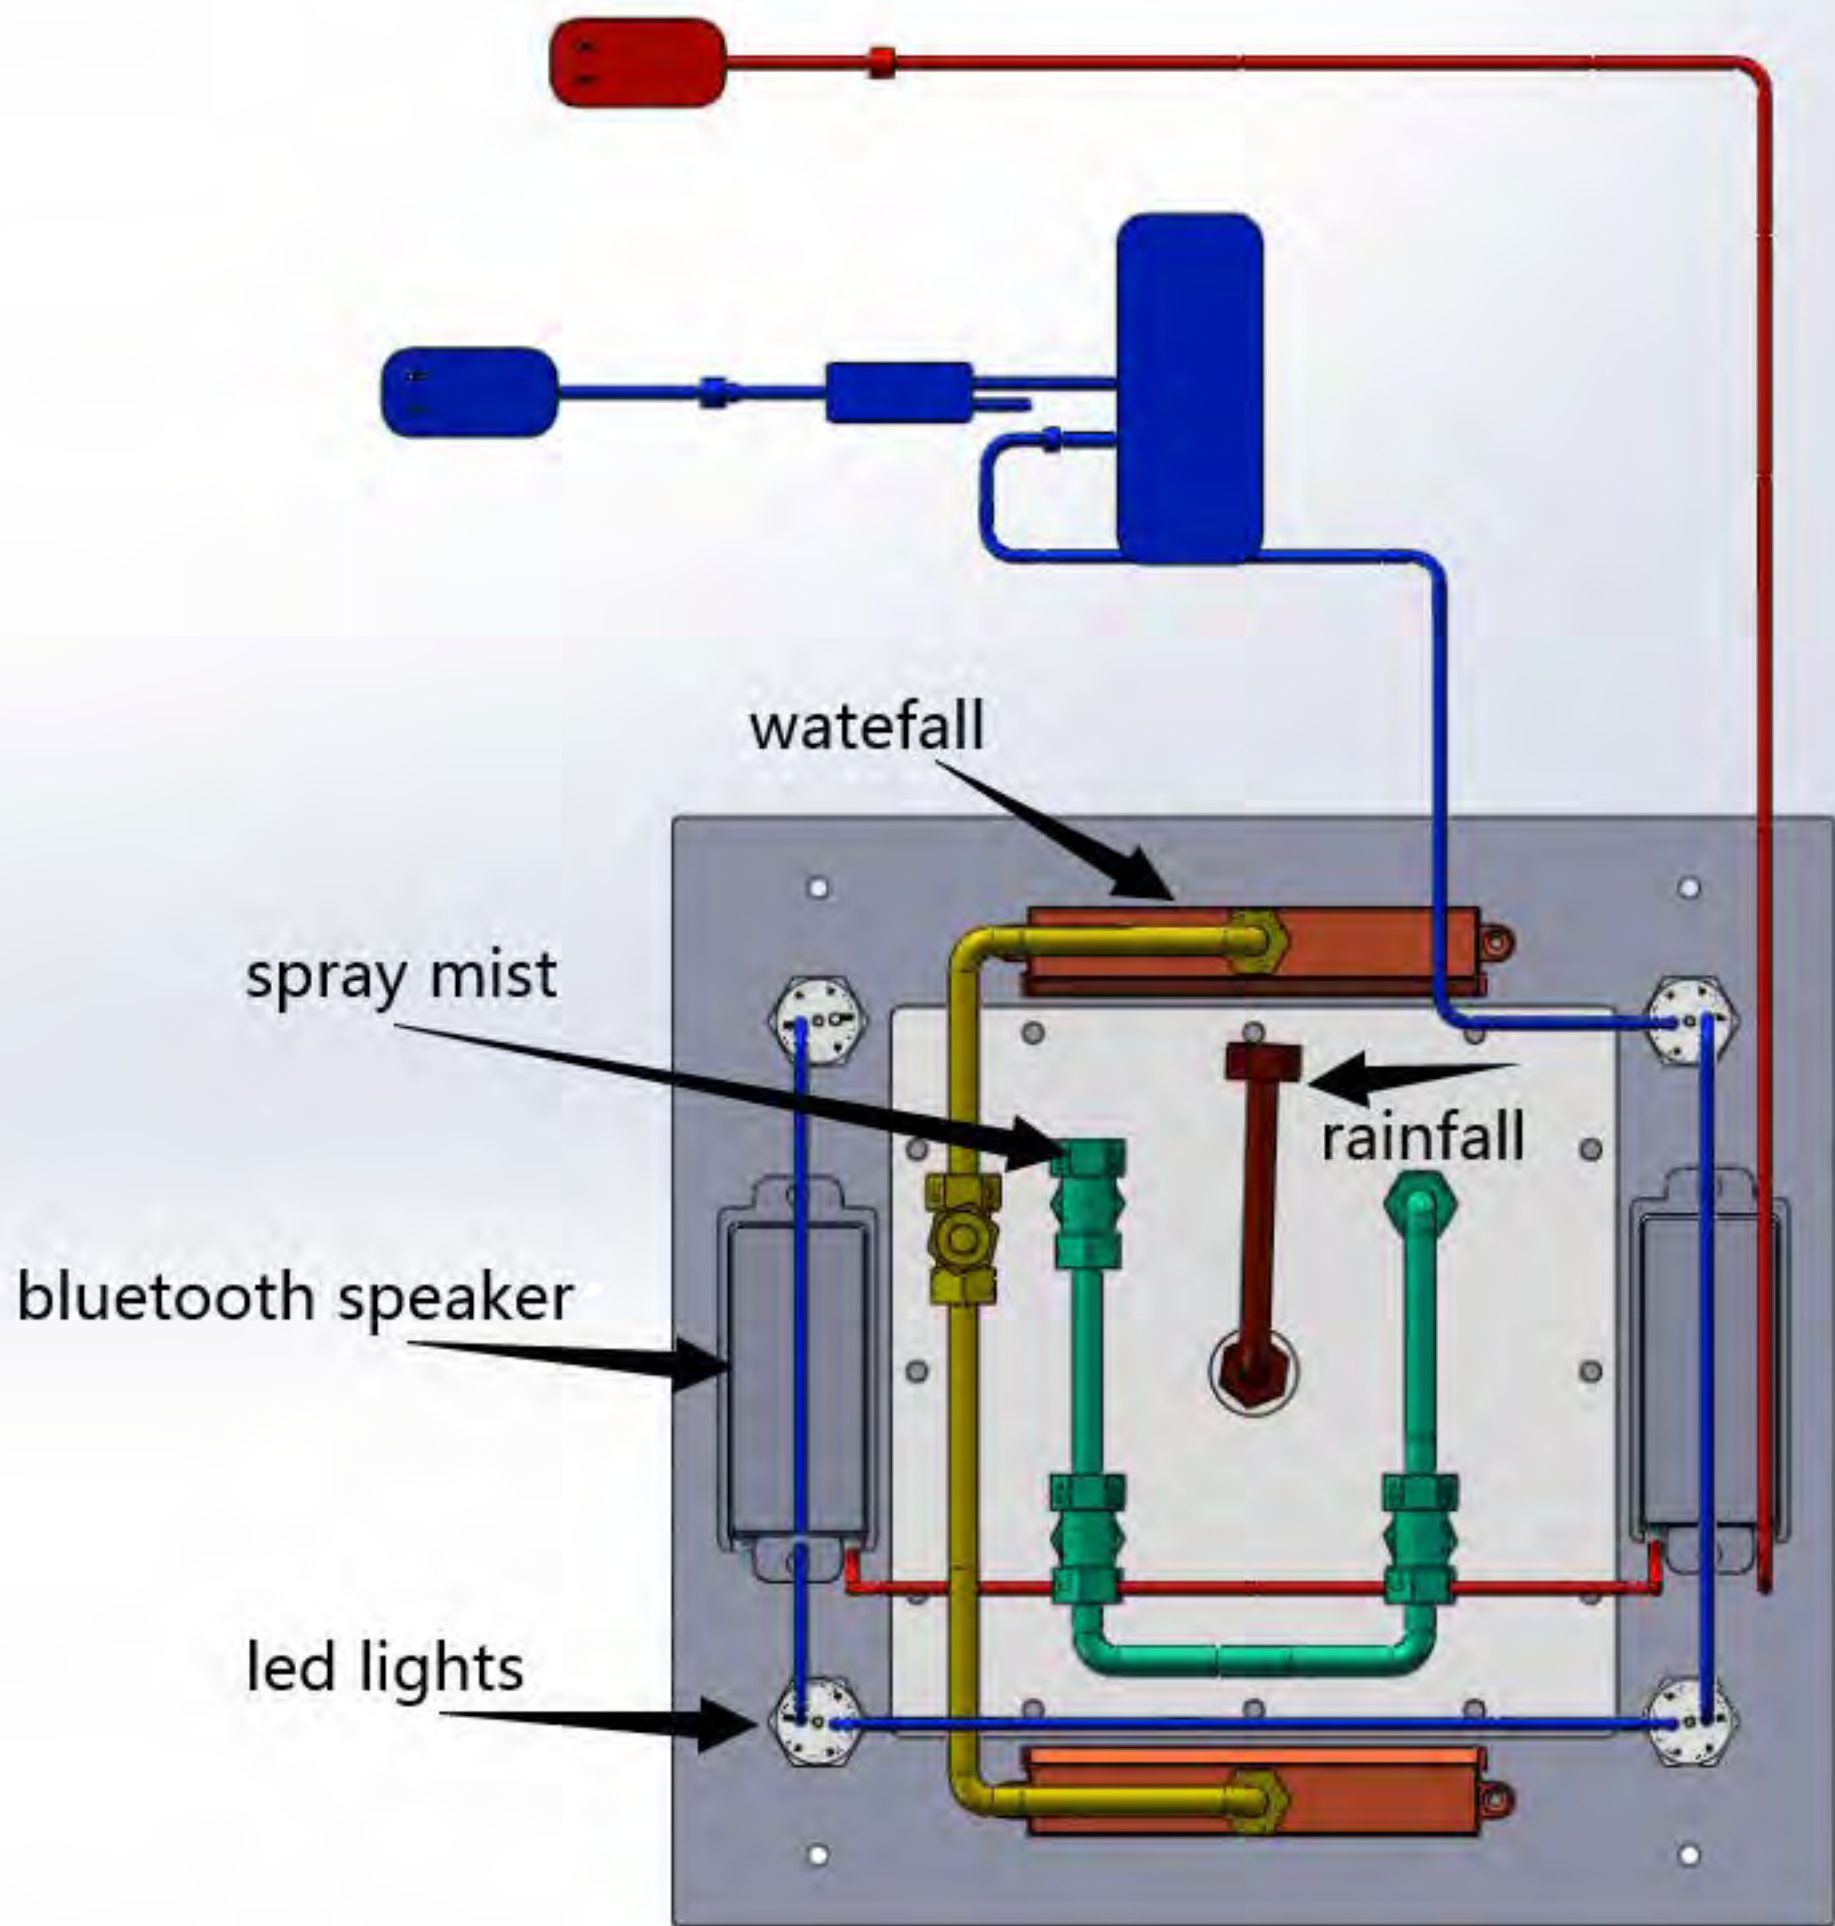

## Rainfall outlet

Massage your head and say goodbye to fatigue

The blue plug is for led lights  
5V

The white box is  
power receiver

The red plug is for music bluetooth speaker  
12V

**Part List:**

No.	Commodity	Quantity
1	Shower Head	1
2	12" Flexible Hose	4
3	Tee Joints	2
4	Expansion bolt	4
5	H4 inner hexagon Allan Key	1
6	LED Light Bulb 4x20w	4

**Technical Dimensions:**