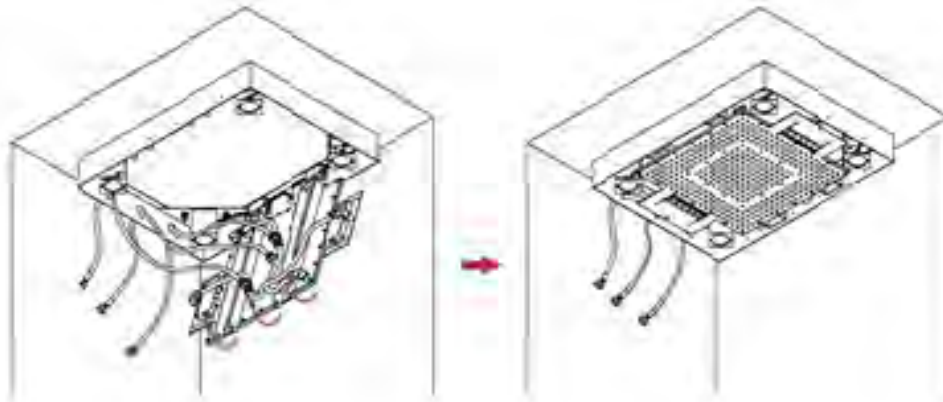

**Technical Dimensions:**

# Installation Steps:

Shower Head

Power Transformer

Location of Mounting Screws

9

10

11

12