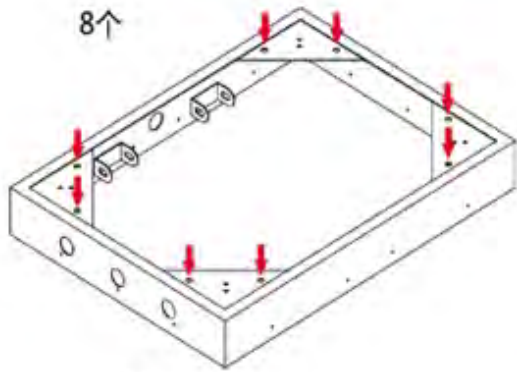

Installation Steps:

Shower Head