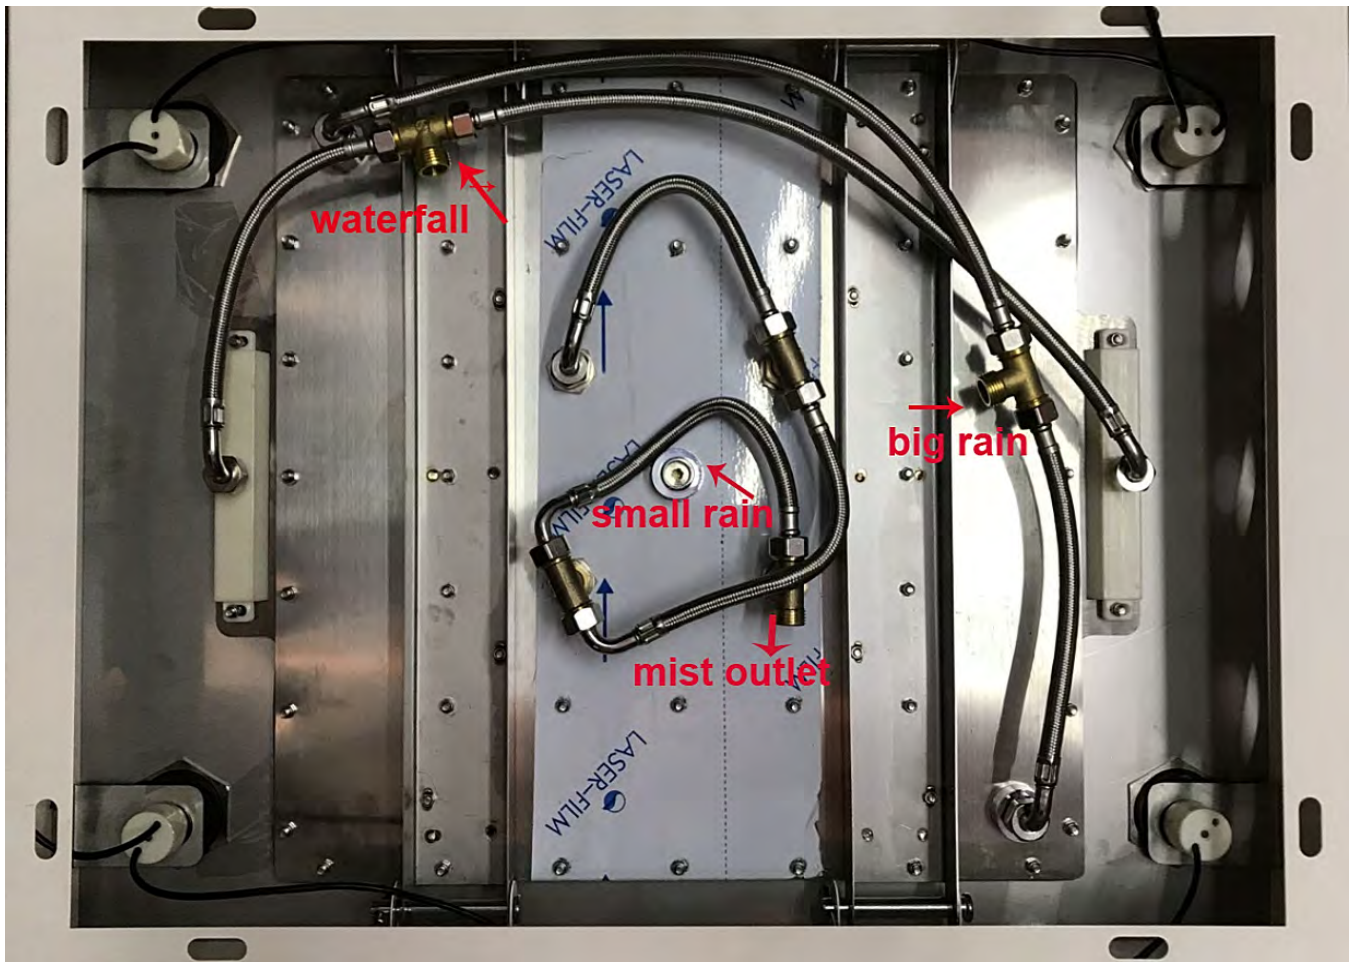

## Rainfall outlet

Massage your head and say goodbye to fatigue

The blue plug is for led lights  
5V

The white box is  
power receiver

The red plug is for music bluetooth speaker  
12V

**Part List:**

No.	Commodity	Quantity
1	Shower Head	1
2	12" Flexible Hose	4
3	Tee Joints	2
4	Expansion bolt	4
5	H4 inner hexagon Allan Key	1
6	LED Light Bulb 4x20w	4

**Technical Dimensions:**