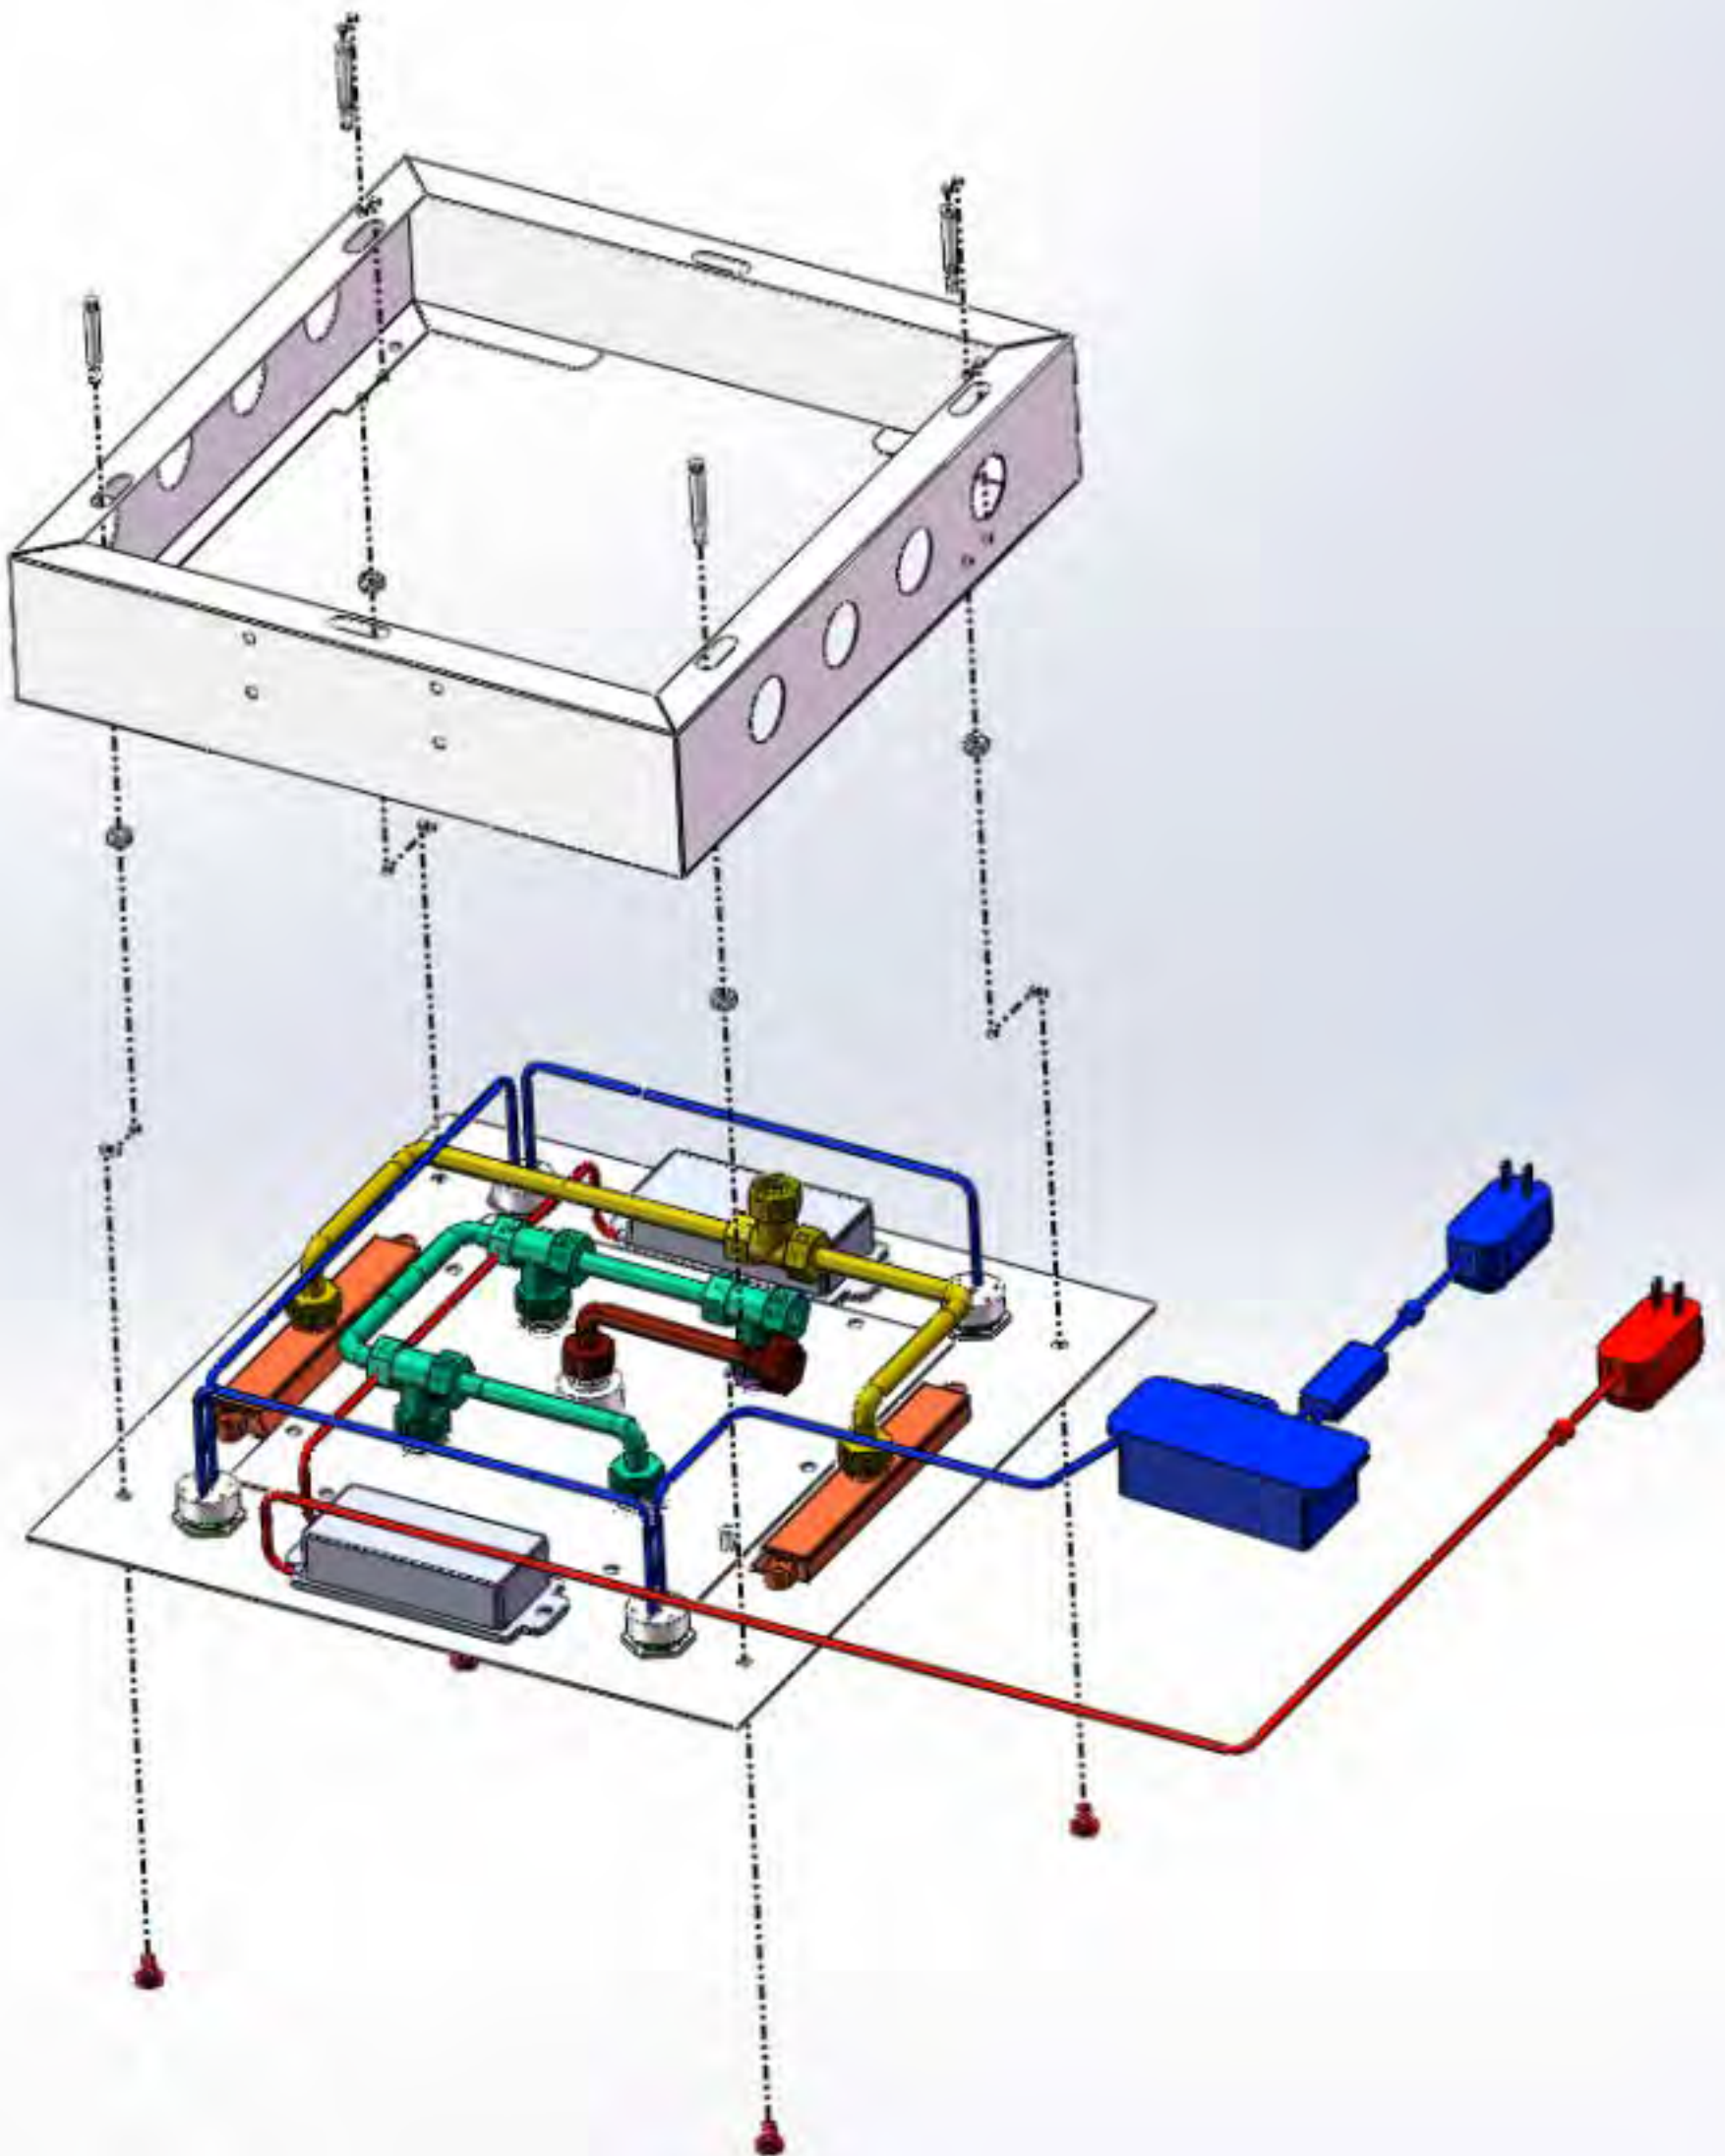

## Rainfall outlet

Massage your head and say goodbye to fatigue

The blue plug is for led lights  
5V

The white box is  
power receiver

The red plug is for music bluetooth speaker  
12V

**Part List:**

No.	Commodity	Quantity
1	Shower Head	1
2	12" Flexible Hose	4
3	Tee Joints	2
4	Expansion bolt	4
5	H4 inner hexagon Allan Key	1
6	LED Light Bulb 4x20w	4

**Technical Dimensions:**