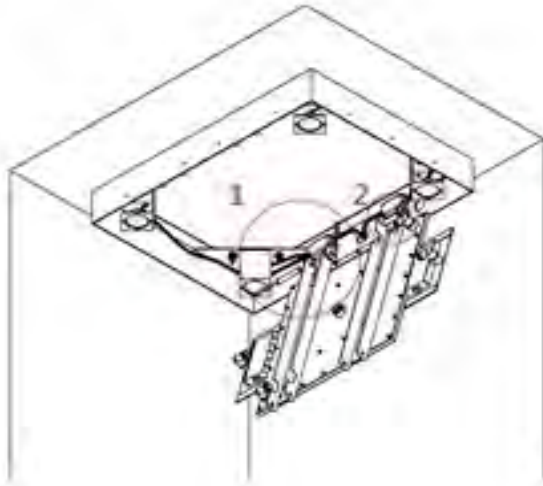

**Technical Dimensions:**

# Installation Steps:

Shower Head

Power Transformer

Location of Mounting Screws

9

10

11

12