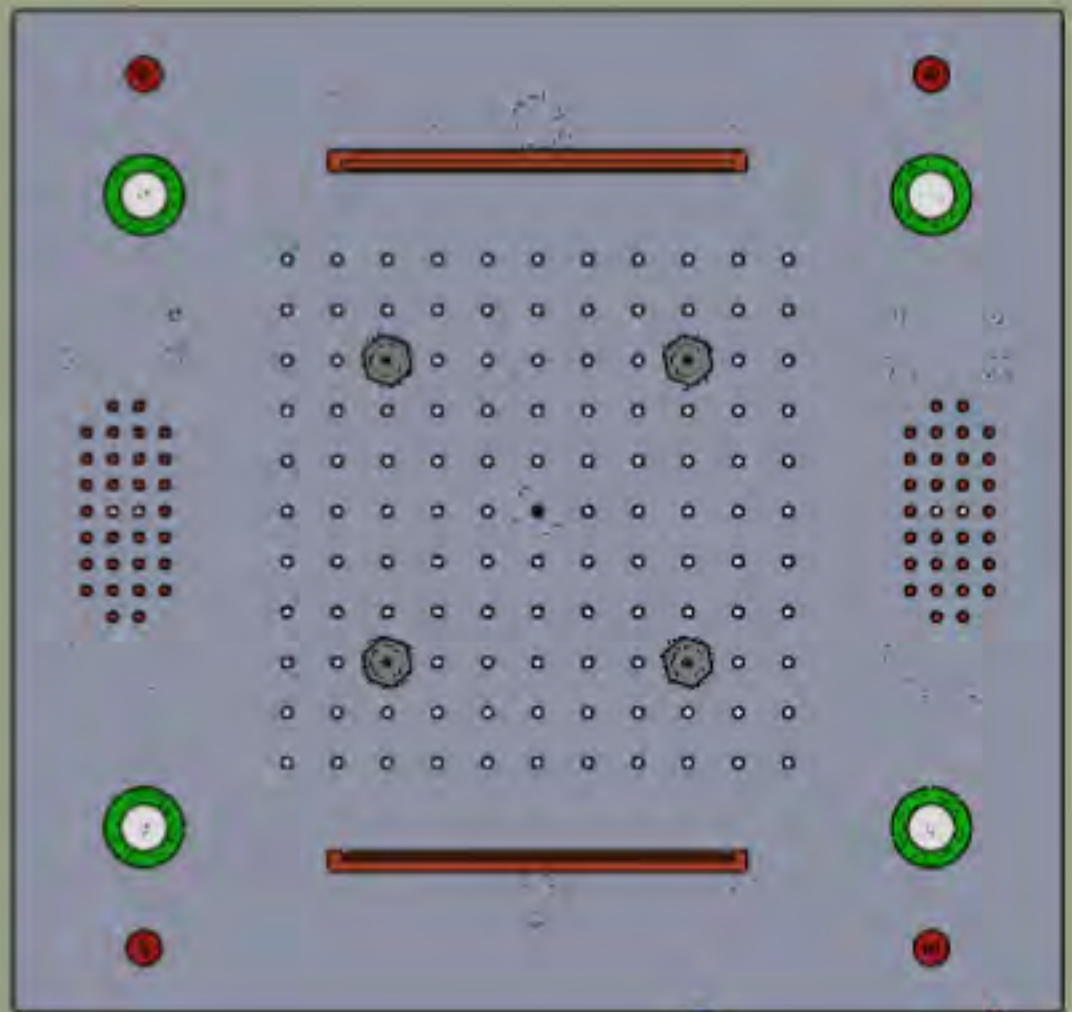

## Rainfall outlet

Massage your head and say goodbye to fatigue

The blue plug is for led lights  
5V

The white box is  
power receiver

The red plug is for music bluetooth speaker  
12V

**Part List:**

No.	Commodity	Quantity
1	Shower Head	1
2	12" Flexible Hose	4
3	Tee Joints	2
4	Expansion bolt	4
5	H4 inner hexagon Allan Key	1
6	LED Light Bulb 4x20w	4