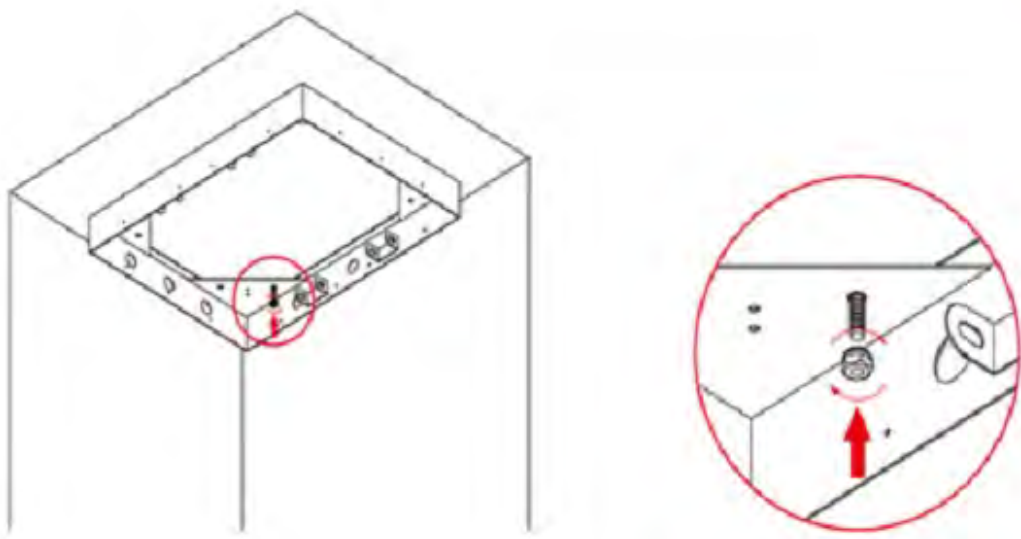

**Technical Dimensions:**

# Installation Steps:

Shower Head

Power Transformer

Location of Mounting Screws

9

10

11

12