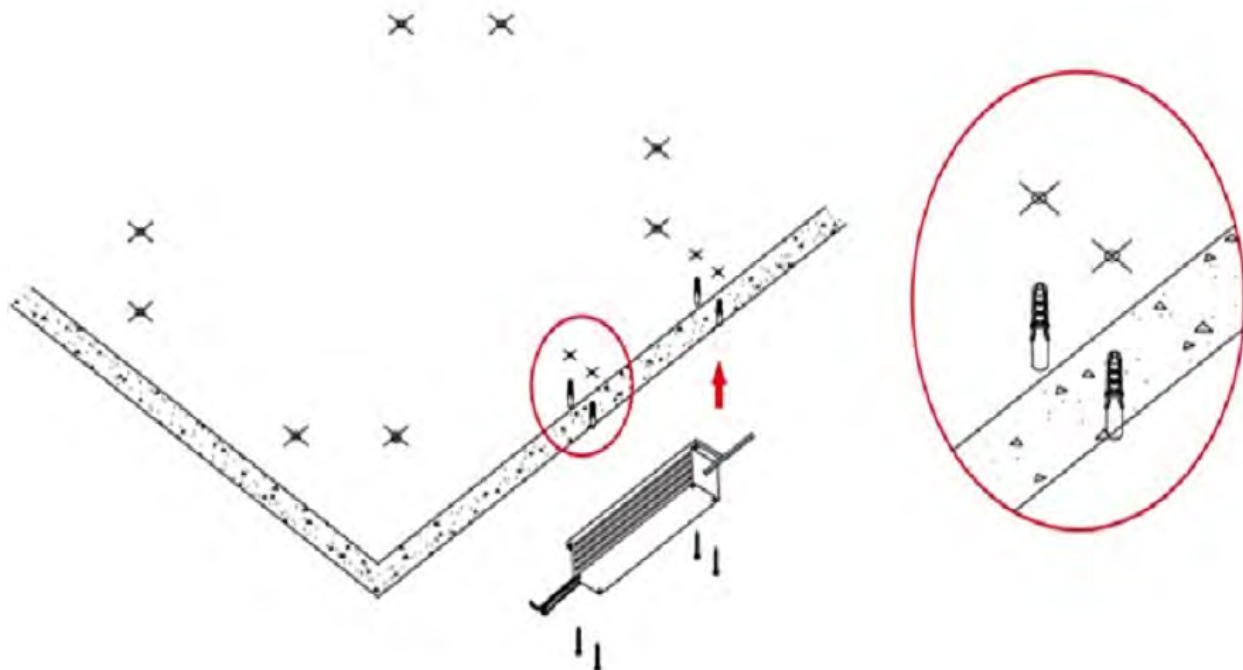

**Technical Dimensions:**

# Installation Steps:

Shower Head

Power Transformer

Location of Mounting Screws

9

10

11

12