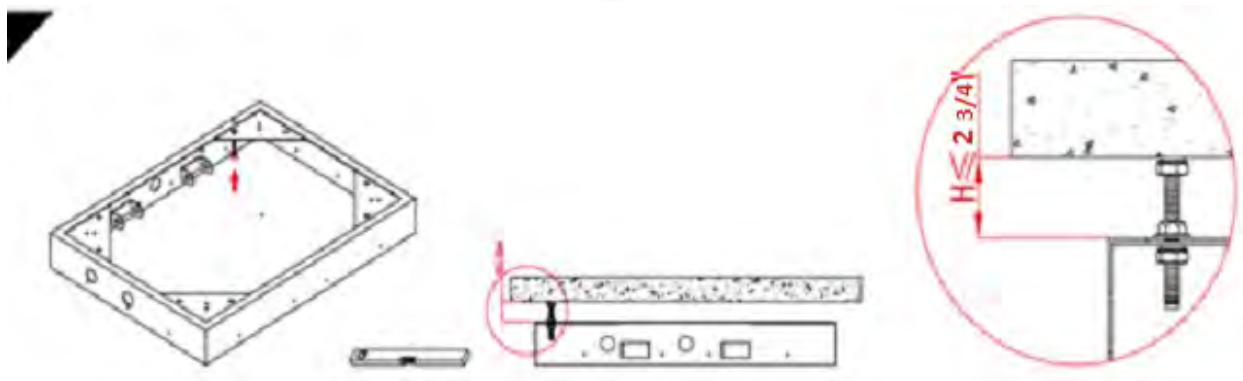

**Technical Dimensions:**

# Installation Steps:

Shower Head

Power Transformer

Location of Mounting Screws

9

10

11

12