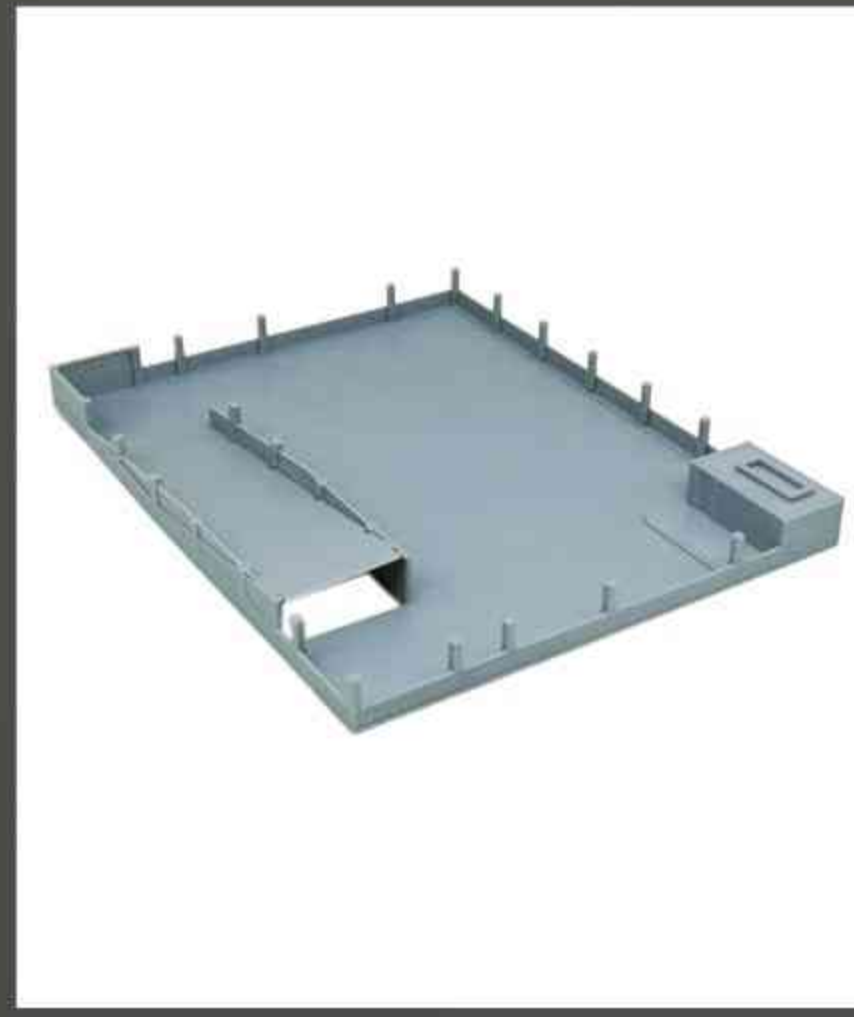

Car Parking Building Extra Level
BK604D
USD 5.99