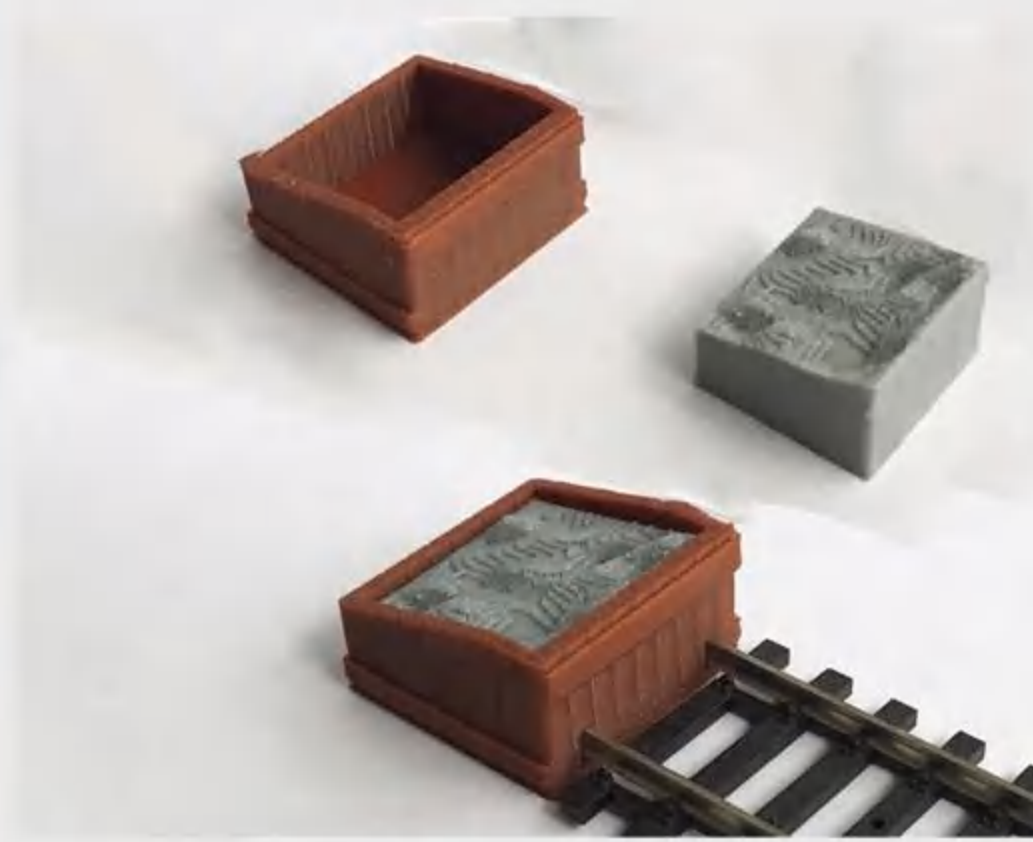

Track Buffer / Stop x2 Wood Style
BC554C
USD 3.99

Barrel Crate Box Sack Accessories
BC555
USD 4.99

Car Load Cable Drum 4pcs
BC557
USD 5.99

High Command / Signal Platform for Station
BC558A
USD 2.99

Classic Wood Style Telephone Phone Box Booth x2
BC559
USD 2.99