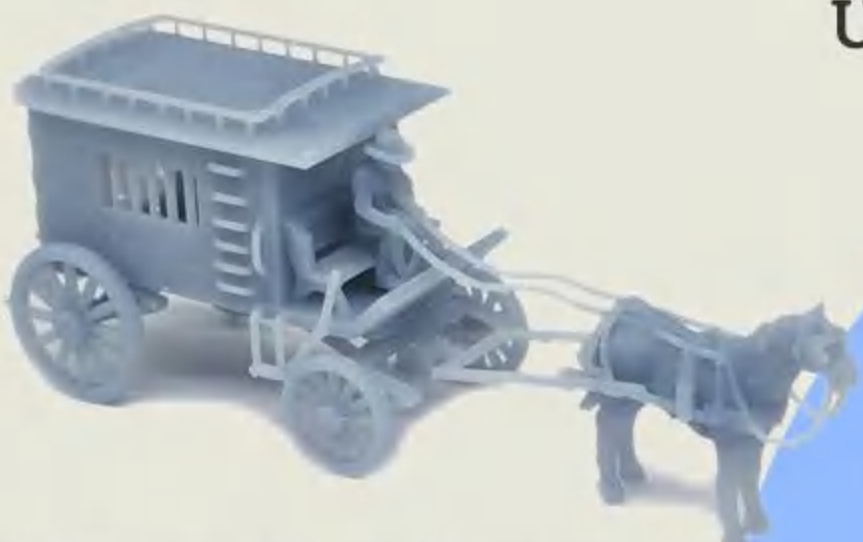

Old West Horse Carriage
Stagecoach Wagon_2-Horse
RE420B
USD 10.99

Old West Horse Carriage Jail
Wagon_1-Horse
RE420C
USD 9.99