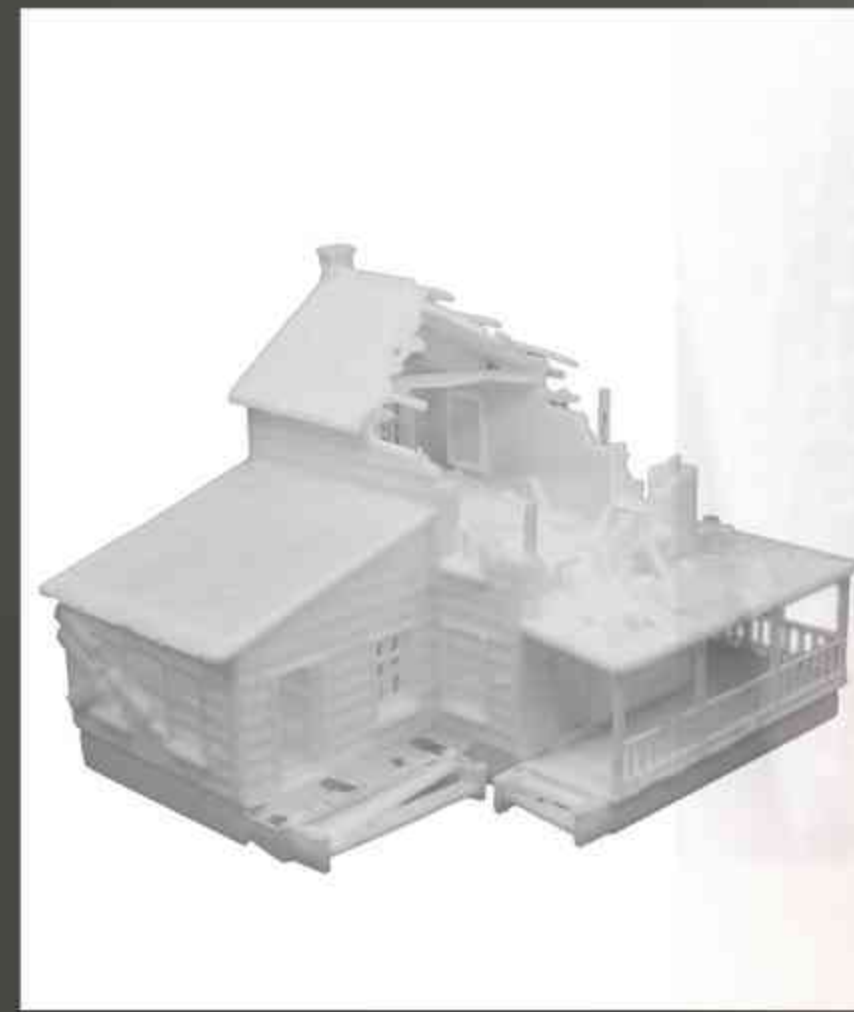

Damaged Country House
RK658C
USD 25.99