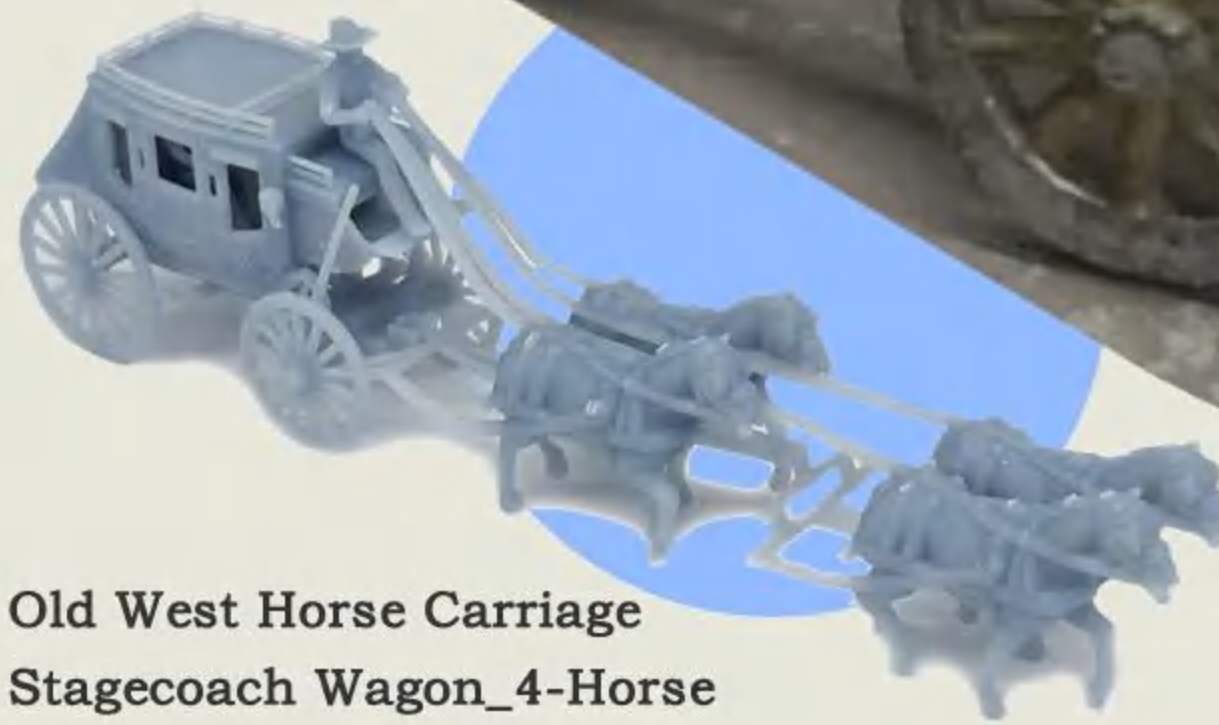

Old West Horse Carriage
Stagecoach Wagon_4-Horse
RE420D
USD 13.99