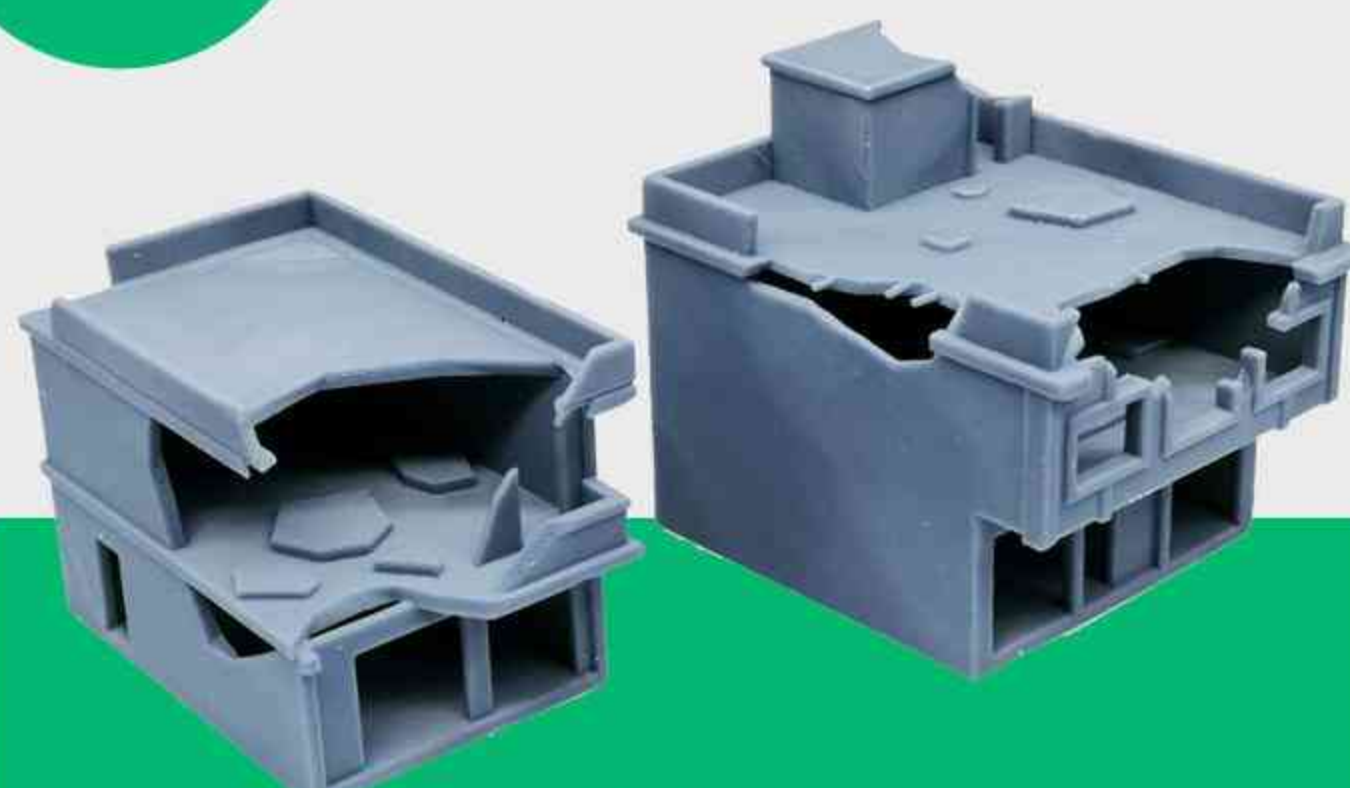

Destroyed City House Set A 1:144
MB841F
USD 22.99