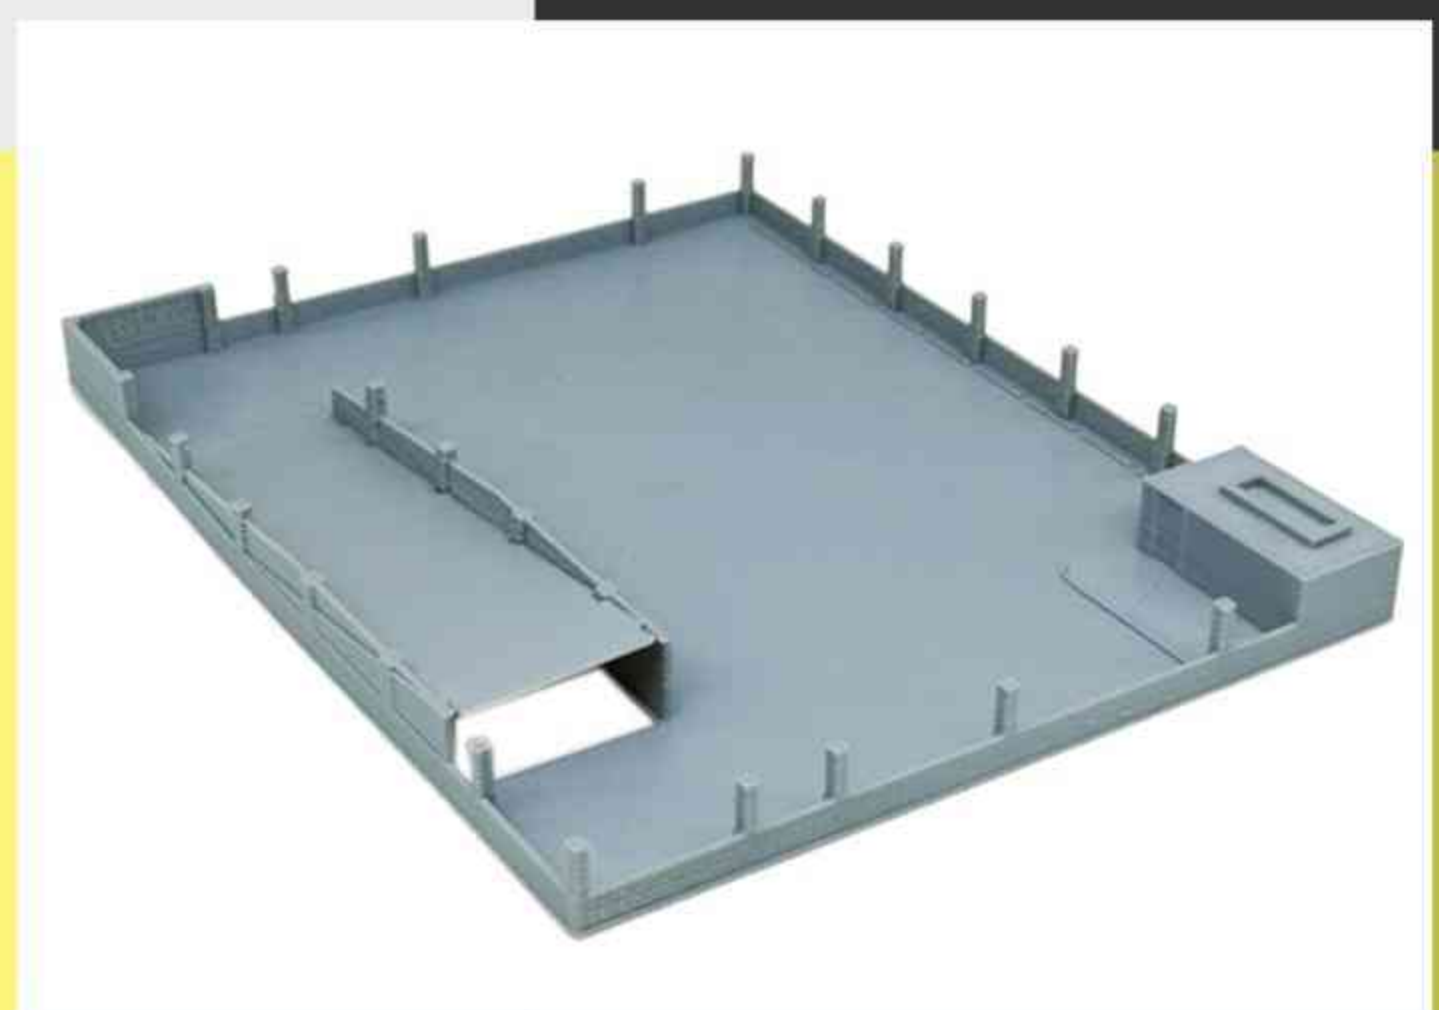

Car Parking Building Extra Level
BK654D
USD 23.99