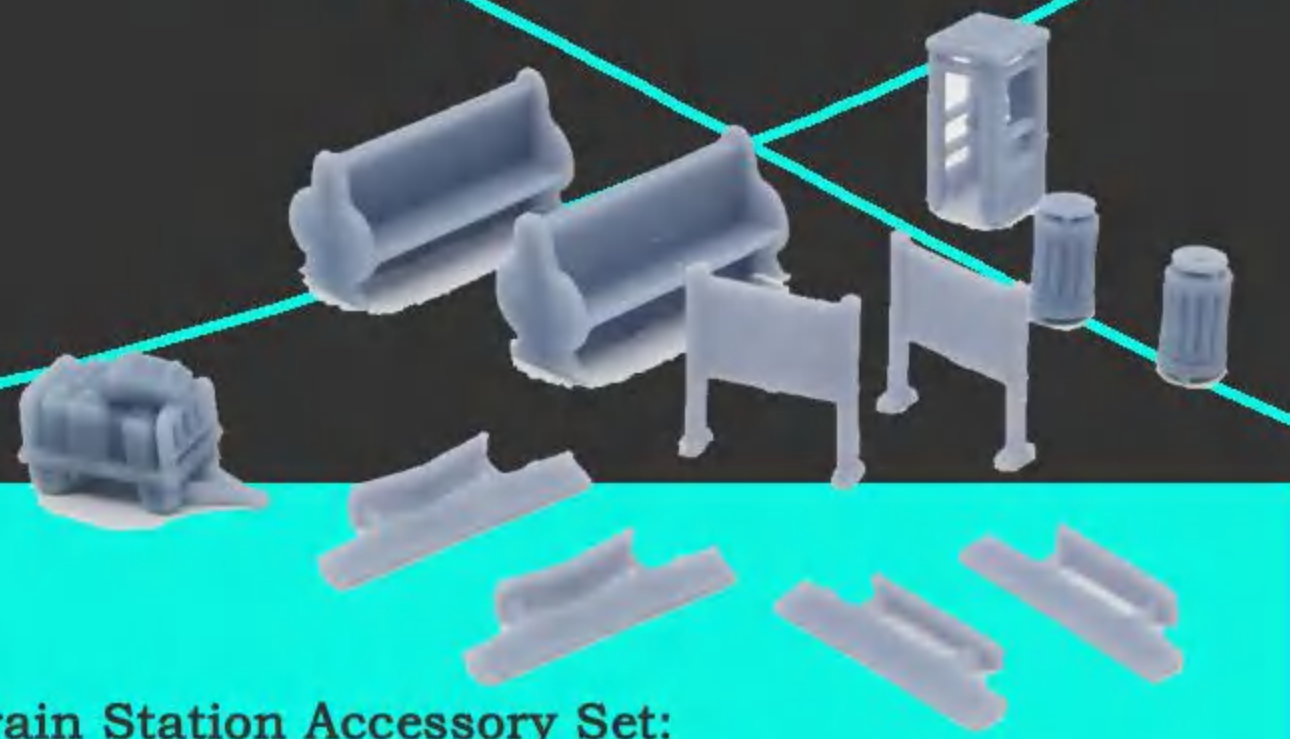

Roadside / Park Accessories Set
Bench, Light Pole, Fire Hydrant.
RC630A
USD 4.99

Broken / Abandoned Shelter Set
RC630H
USD 9.99

Train Station Accessory Set:
Phone Booth, Bench, Trash Bin
RC531A
USD 4.99