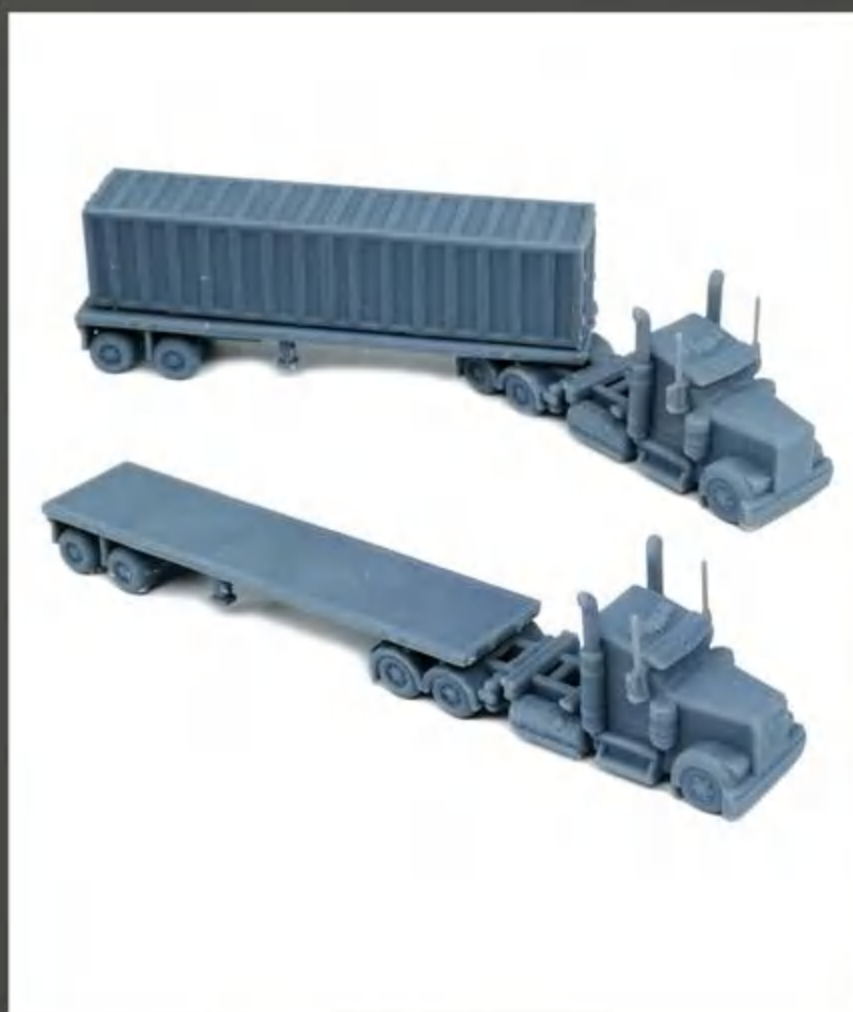

Big Rig Semi Truck Set
RE201K
USD 12.99