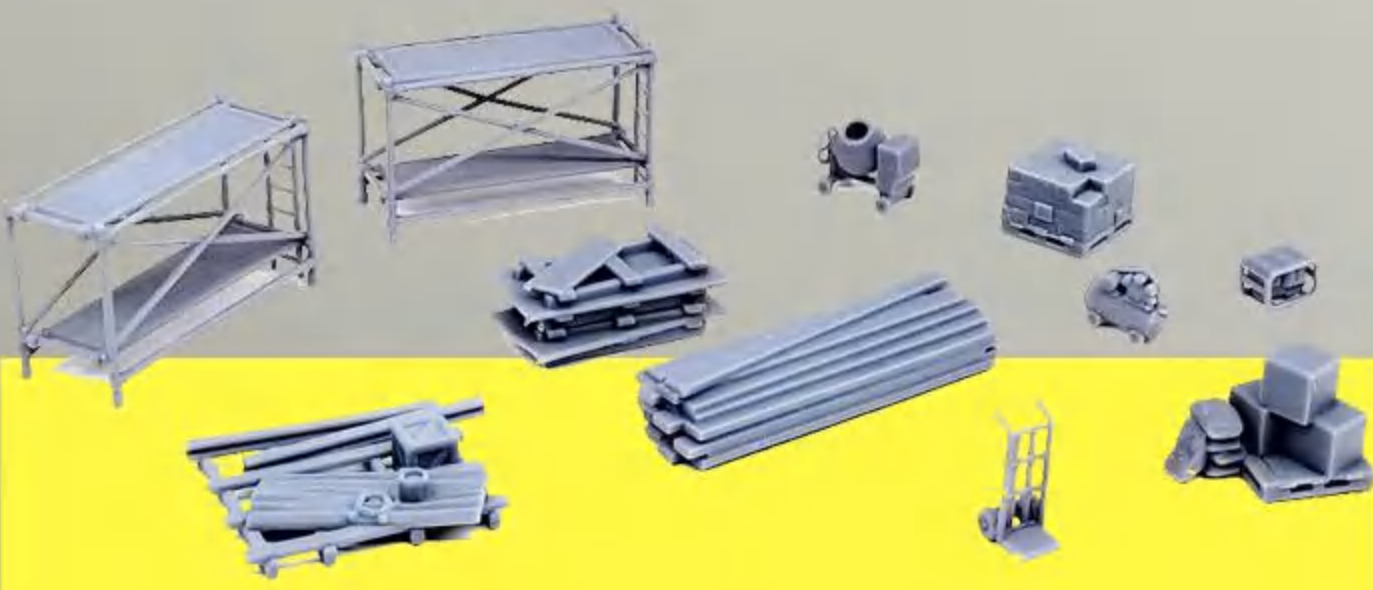

Road Block & Cone Set
RC755C
USD 5.99

Construction Site Accessory Set
RC755E
USD 10.99