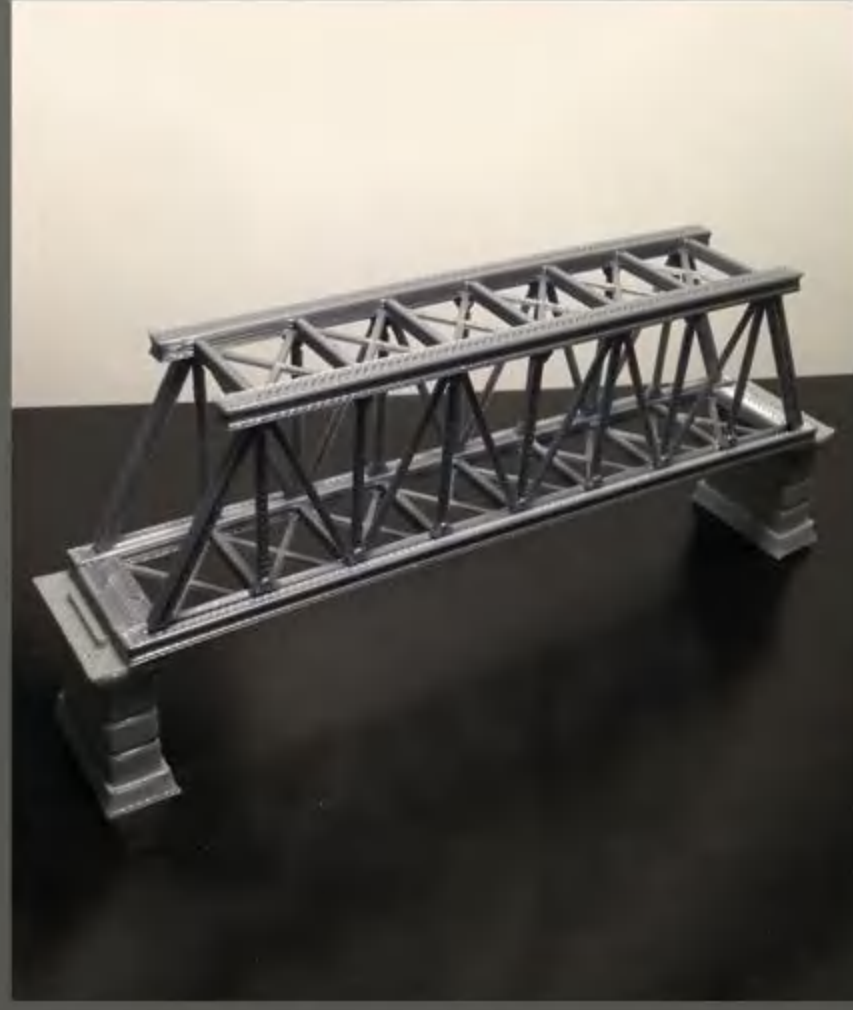

Locomotive Shed/Engine House (1/2 Stall)_1-Stall
BK505A
USD 4.99

Locomotive Shed/Engine House (1/2 Stall)_2-Stall
BK505B
USD 5.99

OUTLAND MODELS

4- Stall Locomotive Shed /
Engine House
BK505C
USD 11.99

Truss Bridge with
Piers_Grey_Single
BK506A
USD 6.99