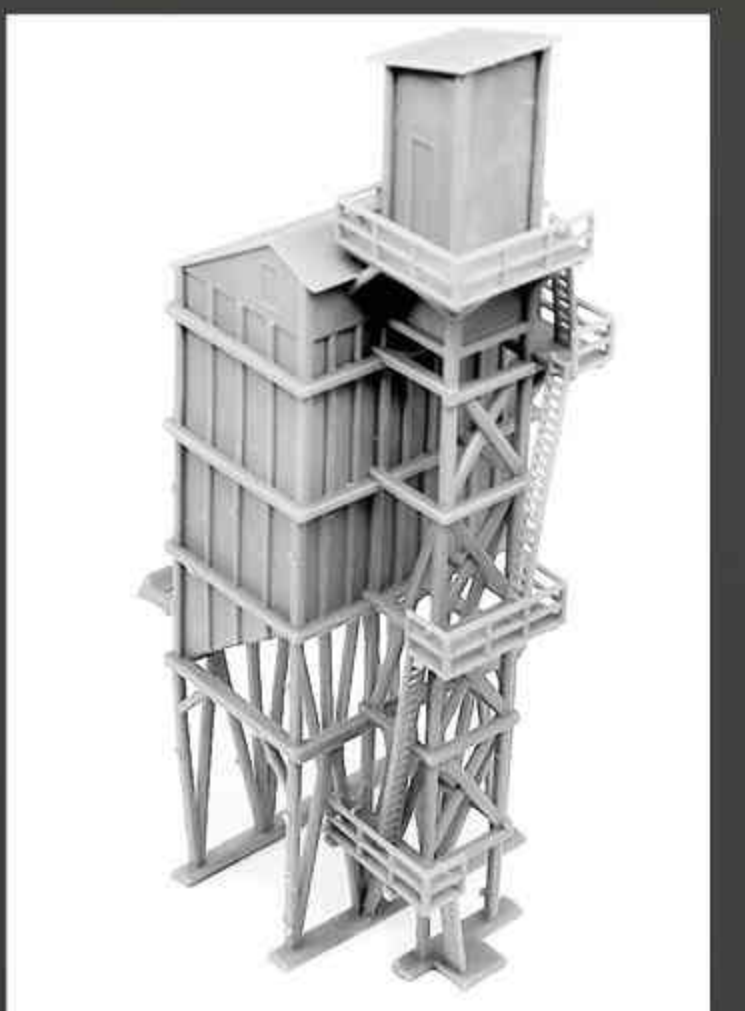

Coal Tipple
RK766B
USD 25.99