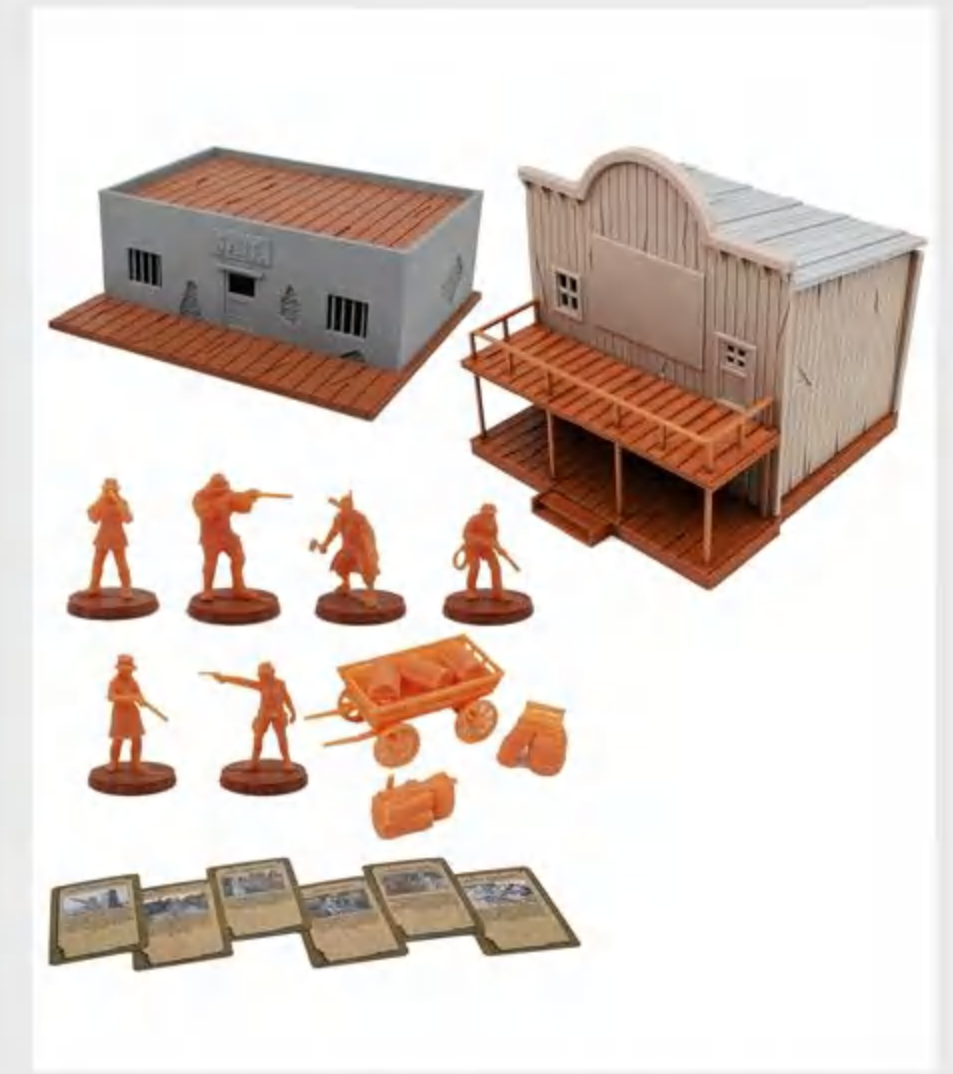

Bloody West Series Cowboy Figure w Cards_Peggie "Queen" Harton
WWP202E
USD 2.99

Bloody West Series Cowboy Figure w Cards_John "Spider" Leroy
WWP202F
USD 2.99

Bloody West Series Cowboy & Terrain Mega Set
WWX201A
USD 39.99