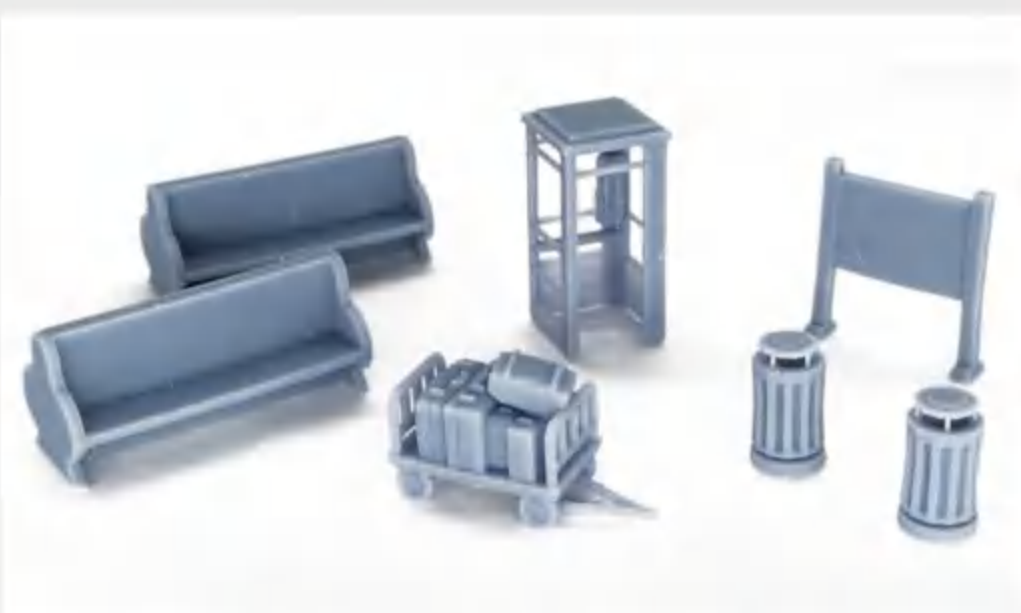

Train Station Accessory Set: Phone
Booth, Bench, Trash Bin
RC550A
USD 12.99