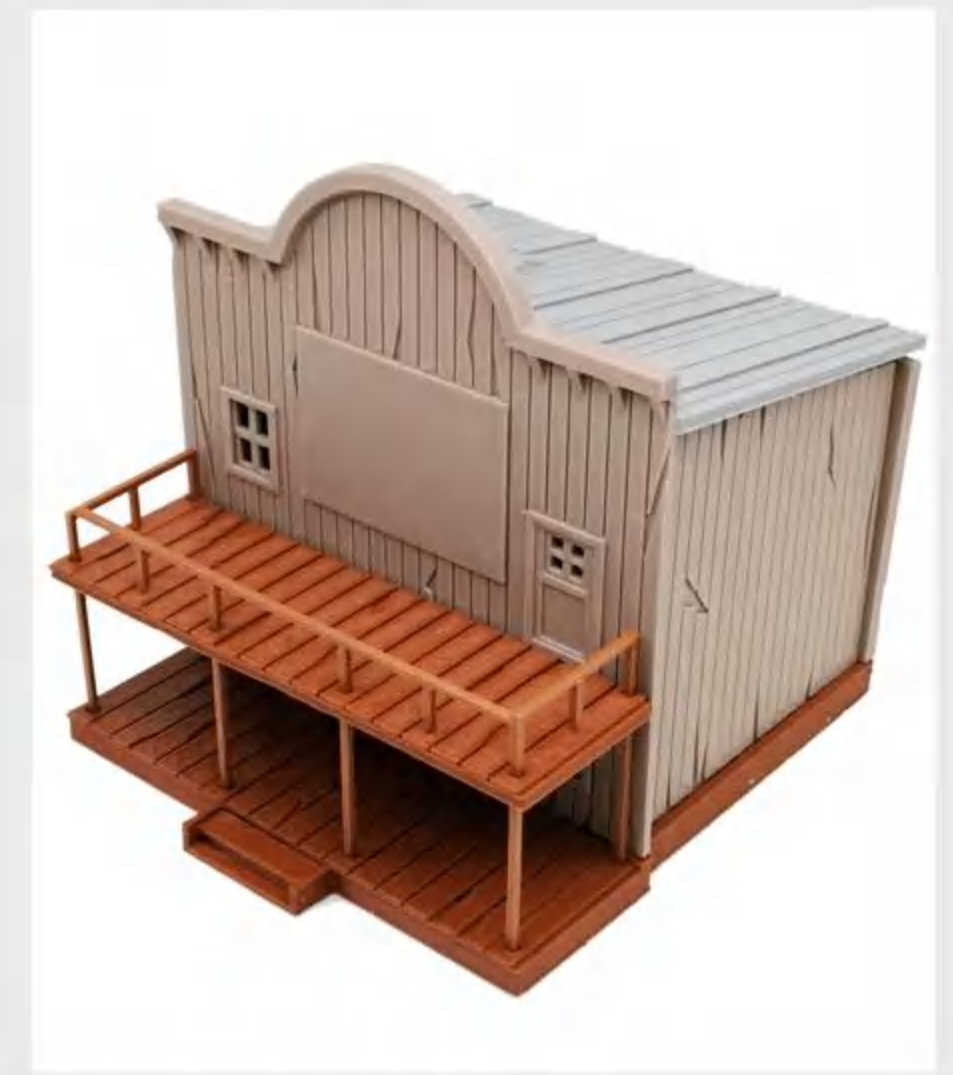

Bloody West Series Town Saloon
WWB201B
USD 22.99