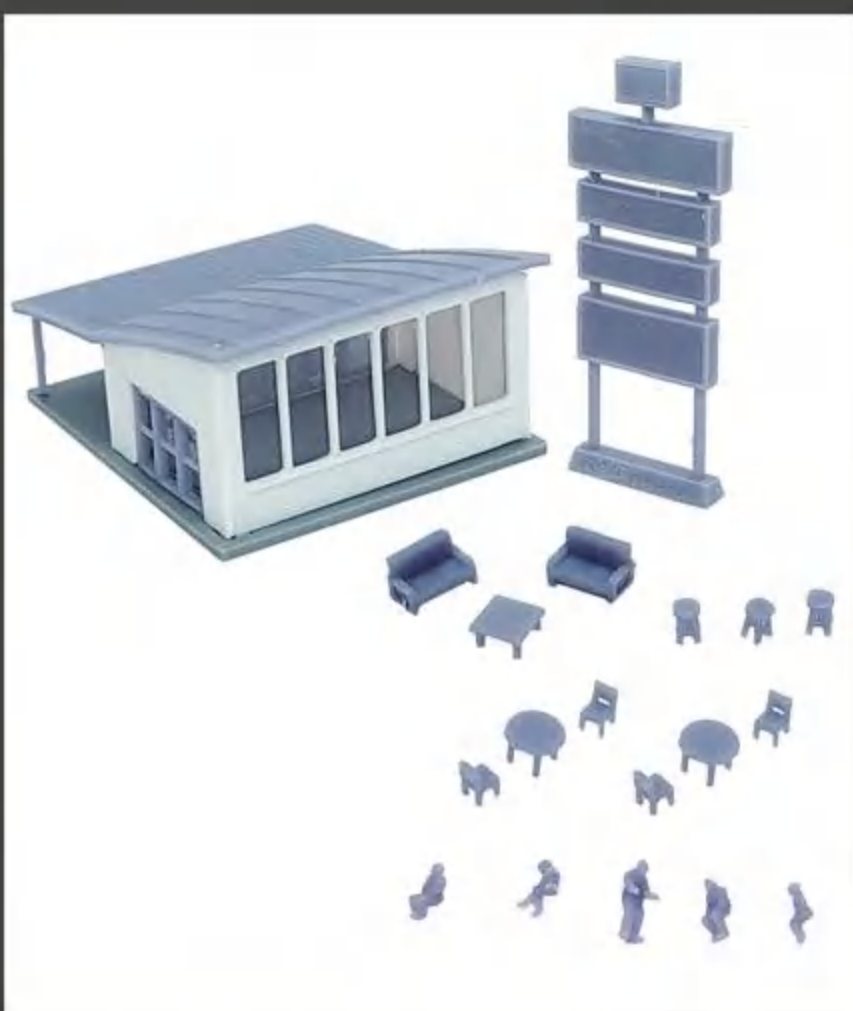

Seaside Cafe w Accessories &
Figures_Building plus accessories
BK601A
USD 5.99