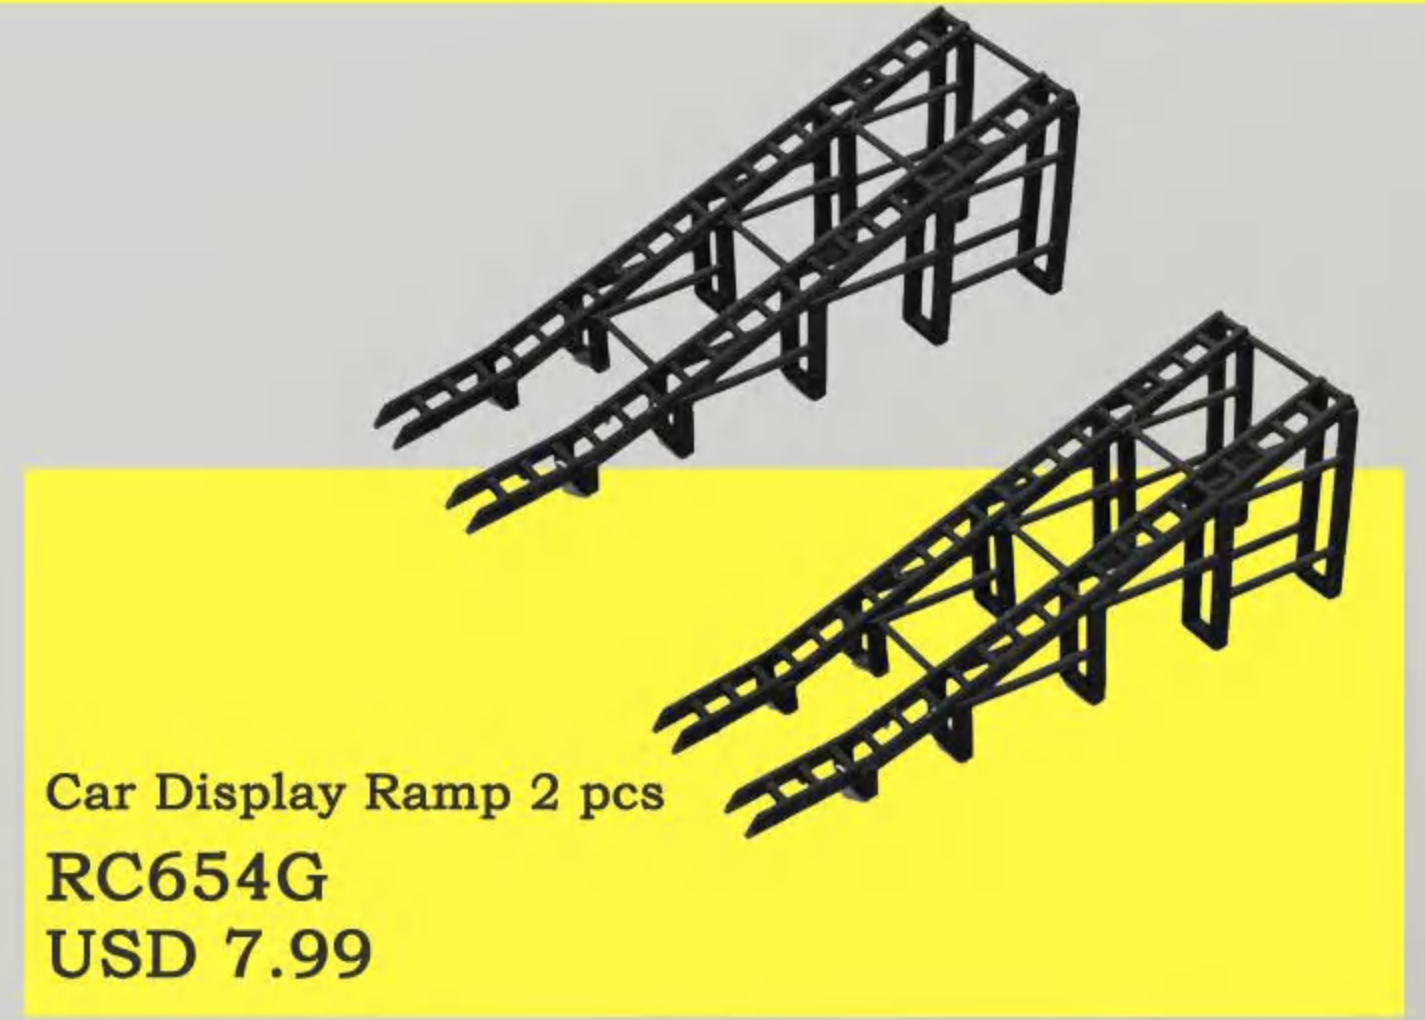

Entrance Stairs w Fencing Set_Long x2
RC558B
USD 5.99

Trash Can, Dumpster & Manhole Set
RC650C
USD 5.99

Street Trash Pile Set
RC650D
USD 5.99

OUTLAND MODELS

Street Junk Stuff Set
RC650F
USD 8.99

Ghost Town Detail
Accessory Set
RC650M
USD 7.99