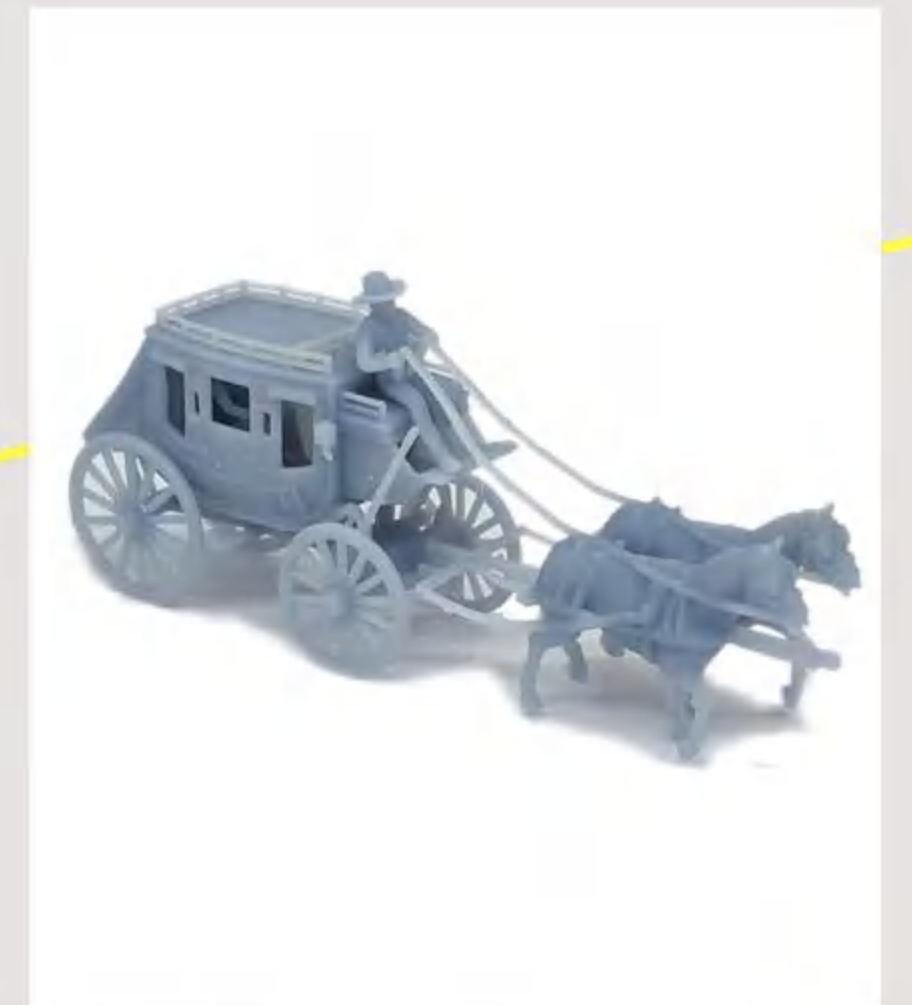

Old West Horse Carriage Stagecoach Wagon_2-Horse
RE320B
USD 7.99