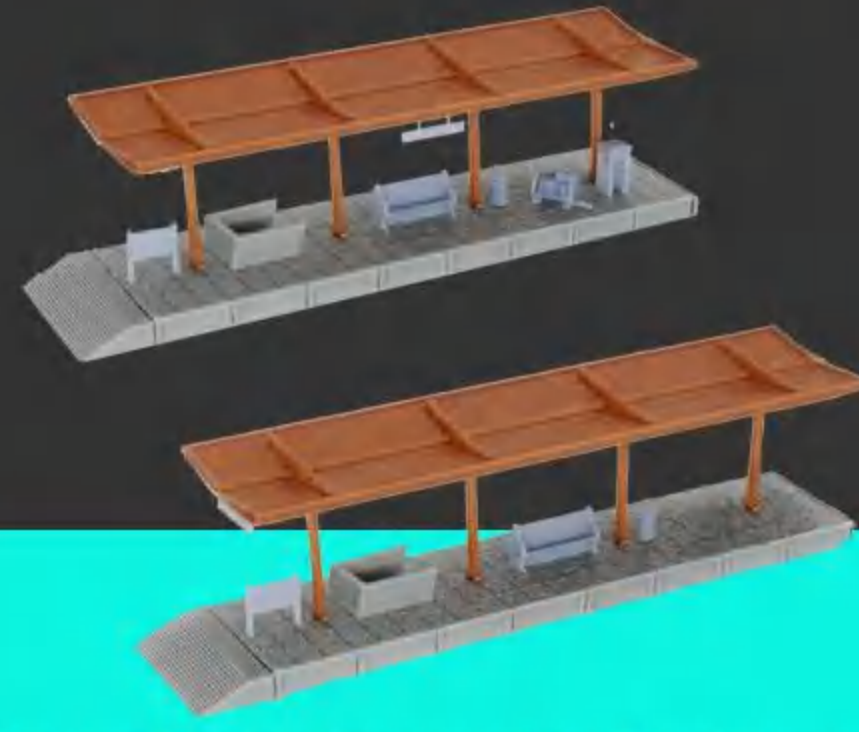

Western Country Accessory Set_Water Tower
RC830E
USD 4.99

Horse Sheep Cow Pig Farm Animal Set
RP831A
USD 3.79

Classic Pick-up Truck Set w Goods
RE202B
USD 5.69

03
N Scale
1:160/1:150
Structures

Wood Style Loading Dock w Shed
 BK530B
 USD 4.99