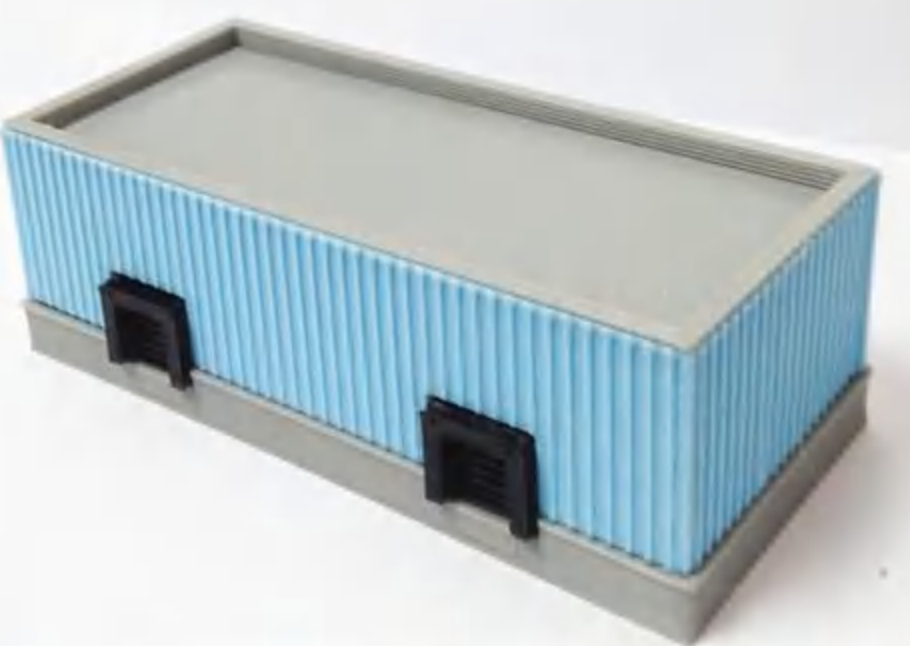

Warehouse / Freight Station_Blue and Grey
BK740B
USD 12.99