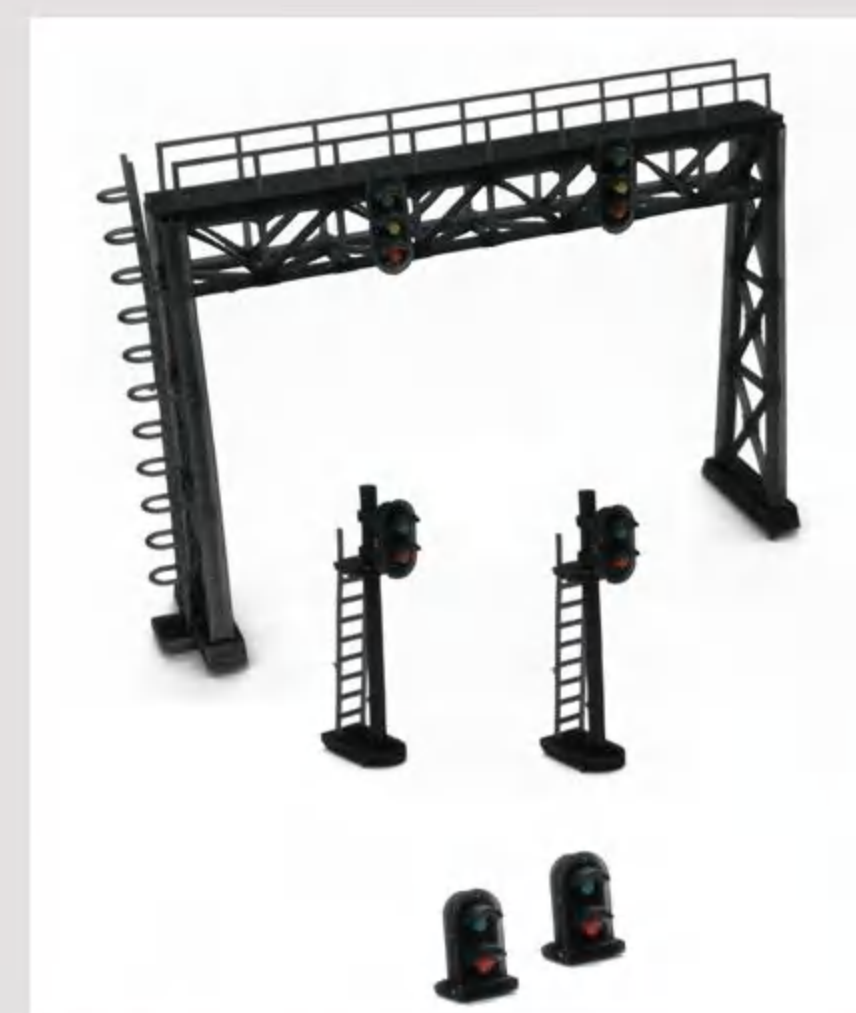

Non-Functional Signal Miniatur_Mixed Set
RC736X
USD 11.99