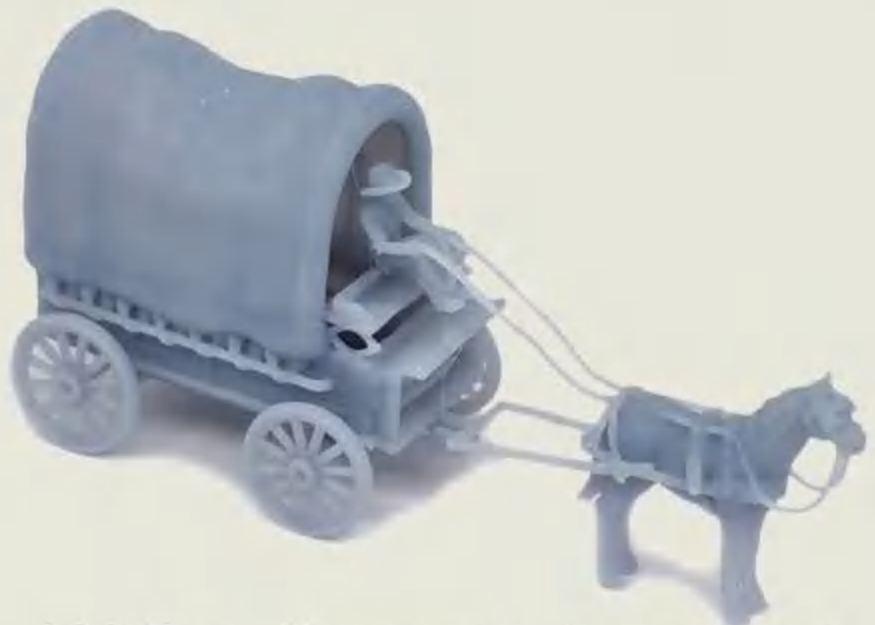

05 S Scale/1:64

Vehicles

Old West Horse Carriage Travel
Caravan Wagon_1-Horse
RE420A
USD 10.99