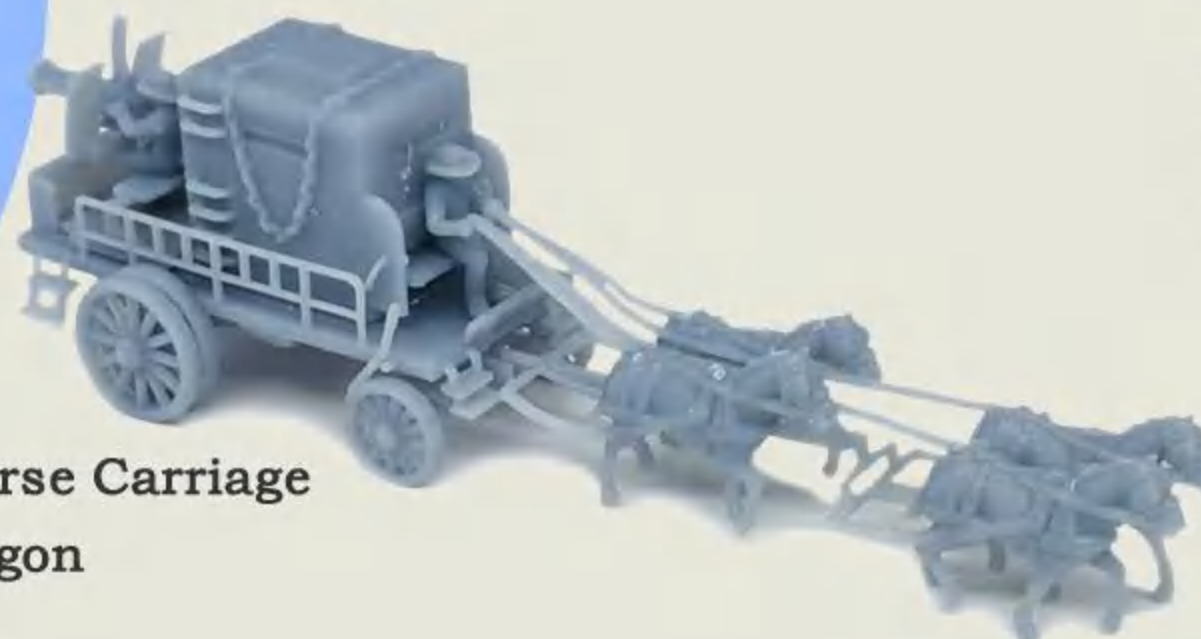

Old West Horse Carriage
Camp Wagon
RE420J
USD 18.99

Old West Horse Carriage
Armored Wagon
RE420F
USD 16.99