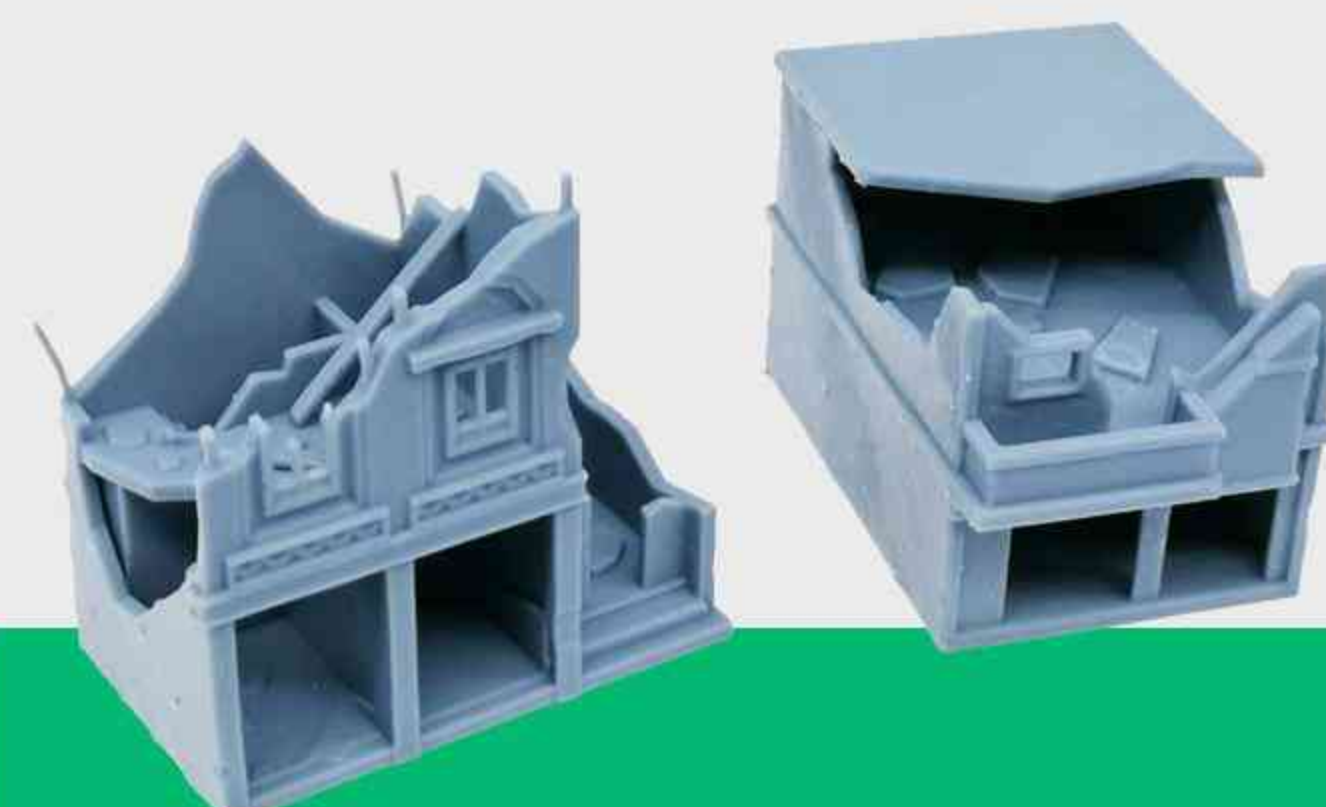

Destroyed City House Set B 1:144
MB841G
USD 18.99