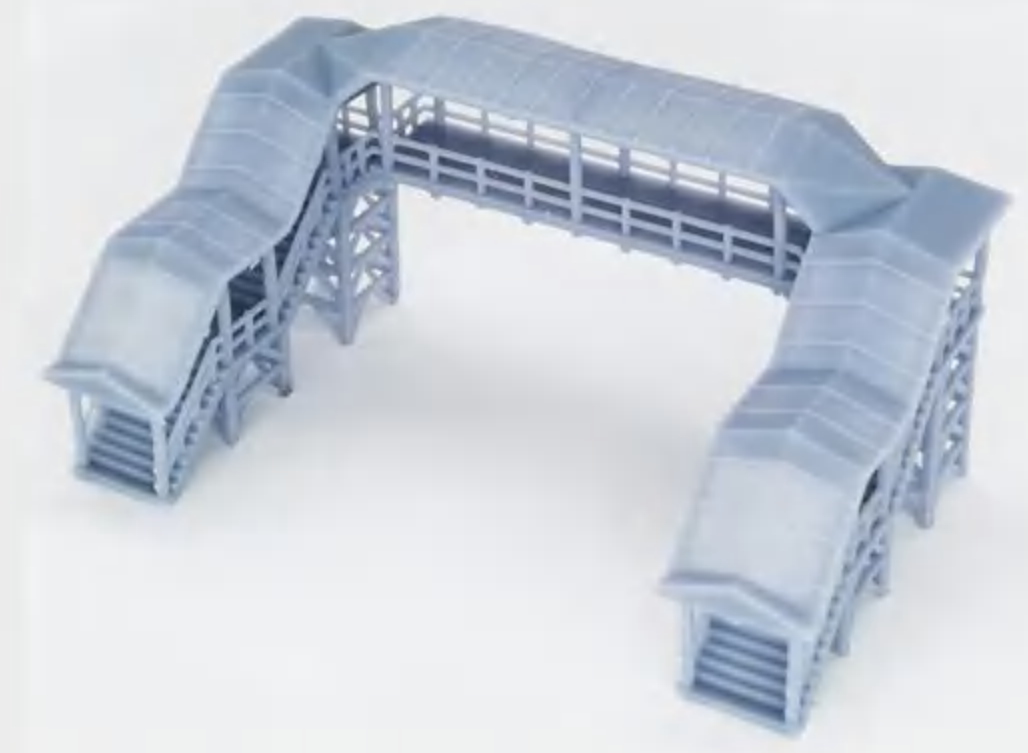

Country Farm Grain Silo
BK807
 USD 3.99

Building Country Lighthouse
BK809A
 USD 6.99

Small Passenger Waiting Platform 2pcs
RK500A
 USD 3.99

Overhead Footbridge_Footbridge without Canopy
RK502A
 USD 9.99

Overhead Footbridge_Footbridge with Canopy
RK502B
 USD 12.99