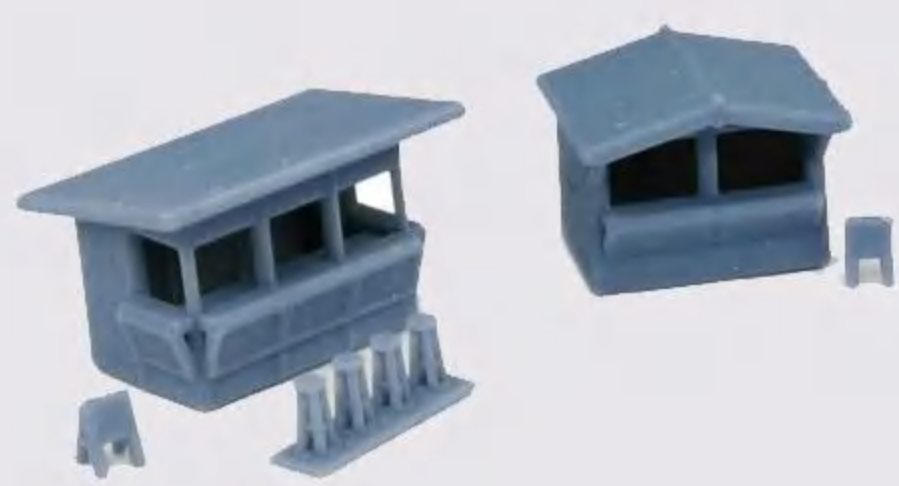

Fresh Food and Spices Market
Set
RK636A
USD 6.99

Street Kiosk Set
RK636C
USD 5.99

Festival / Carnival Market Stall
Set
RK636D
USD 7.99

Christmas Market and Figure
Set
RK636E
USD 9.99

Damaged Apartment
RK638A
USD 14.99