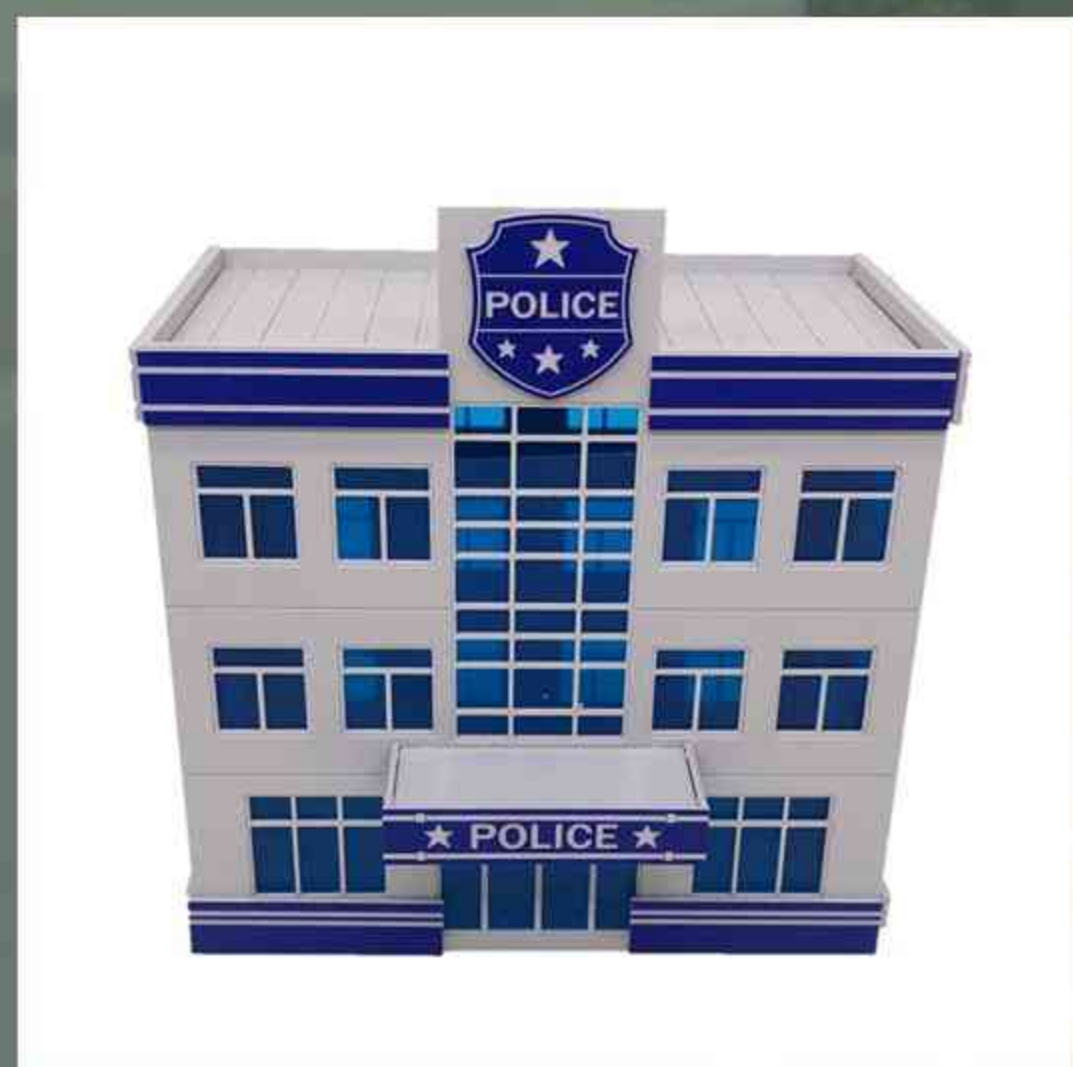

Colored Modern City Business Building
Tall Office N Scale
BB110
USD 13.99

City Style Tall Apartment Building N Scale
BB1504
USD 6.99

Downtown Modern Commercial Building
N Scale
BB1507
USD 6.99

Model Train Engine House (3 Stall) HO
Scale
BB095
USD 14.99