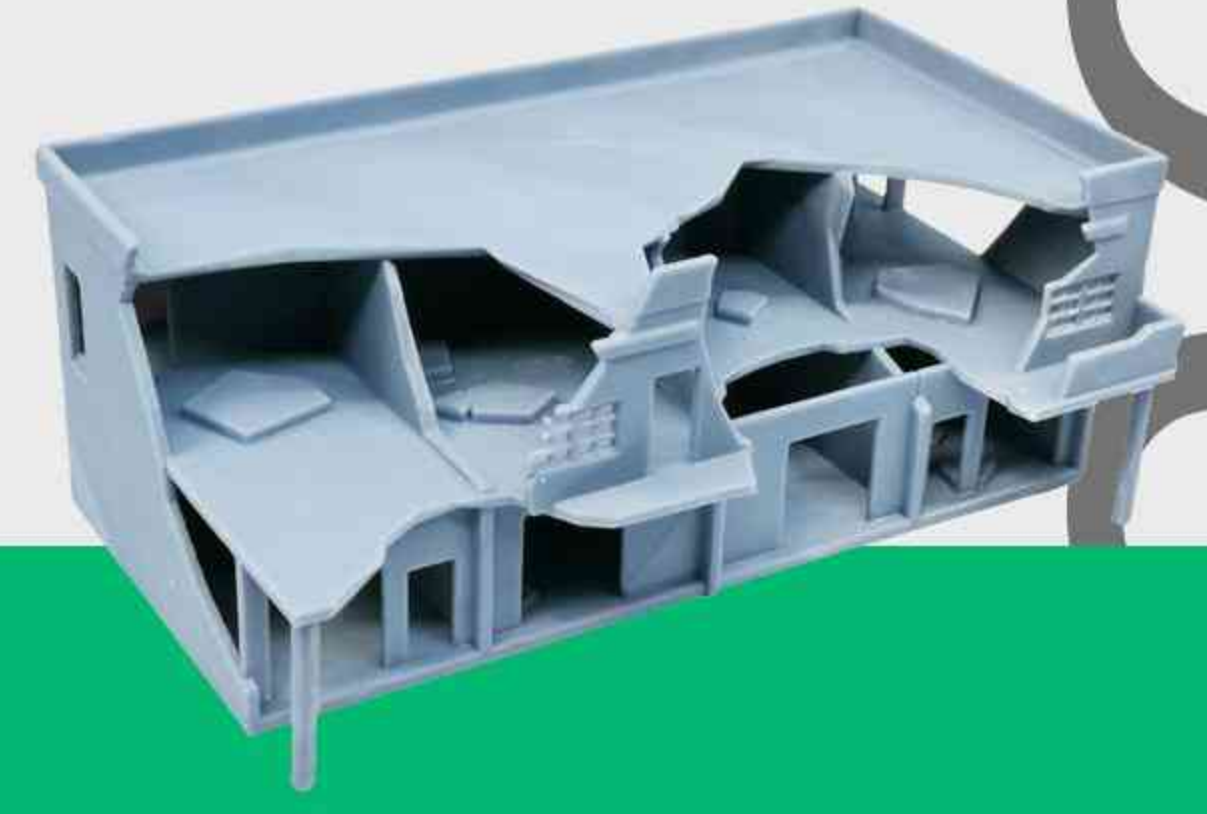

Destroyed City House (Long) 1:144
MB841H
USD 28.99