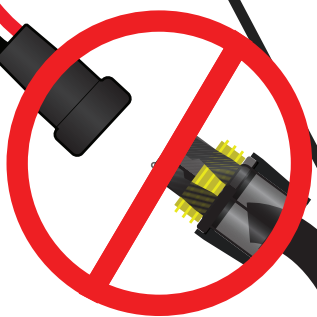

No connection required

Connects to bulb furthest from battery

Ground Wire

Do not connect to factory harness to relay on side away from battery

Car Factory Harness

BATTERY

1. Connect to Battery

Ground Wire