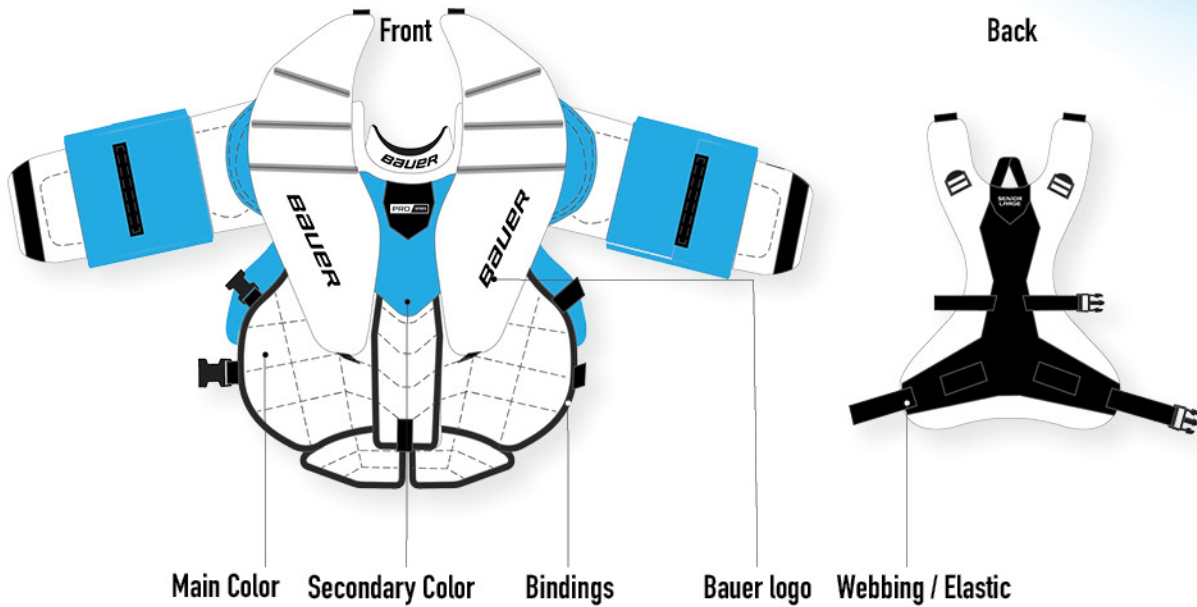

PRO SERIES

COLOR ZONES