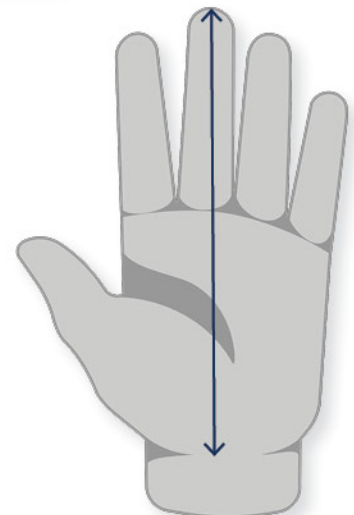

CATCH GLOVES & BLOCKERS

PALM MATERIAL

PRO-CUSTOM available for both Supreme & Vapor

SUPREME

CATCH GRIP+

VAPOR

CATCH GRIP

SUPREME SHADOW

VAPOR

HYP2RLITE

VAPOR

2-PIECE [IX]

PRO-CUSTOM

PRO-CUSTOM

- Thumb pillow can be added

PRO-CUSTOM

- Thumb pillow can be removed

General sizing:

STOCK SENIOR

INTERMEDIATE

XL

DETAILED SIZING: Catch Glove & Blocker

TIP: Measure the distance from the middle finger tip to the bottom of your palm. This works for both catch glove and blocker.

CATCH GLOVE

	SENIOR	INTERMEDIATE	JUNIOR	YOUTH
HAND SIZE (IN)	7" - 8.5"	6" - 7"	5.5" - 6.5"	4.5" - 5.5"
HAND SIZE (CM)	18 - 21.5	15 - 18	14 - 16.5	11.5 - 14
HAND SIZE (IN)	7.5" - 8"	7" - 7.5"		
HAND SIZE (CM)	19 - 20.5	18 - 19		
	REG	INT		

BLOCKER

	SENIOR	INTERMEDIATE	JUNIOR	YOUTH
HAND SIZE (IN)	7" - 8.5"	6" - 7"	5.5" - 6.5"	4.5" - 5.5"
HAND SIZE (CM)	18 - 21.5	15 - 18	14 - 16.5	11.5 - 14
HAND SIZE (IN)	8" - 8.5"	7.5" - 8"	7" - 7.5"	
HAND SIZE (CM)	20.5 - 21.5	19 - 20.5	18 - 19	
	XL	REG	INT