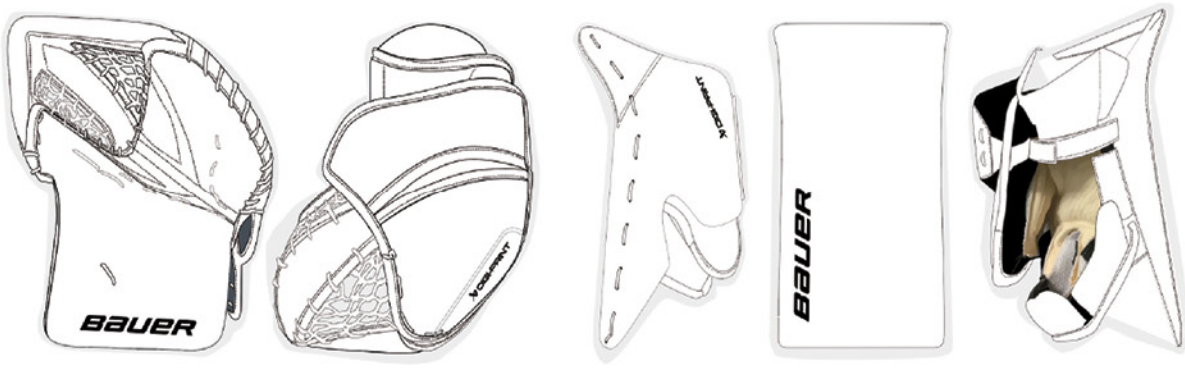

GOAL PADS										CATCH GLOVE						BLOCKER															
	Rear Logo / Brand	Rear Logo (SHA)	Digi-Print Logo	Toe Webbing	Heel Pivoting	Calf Wrap	Back Cover	Center Channel	Rear Block	Calf Pacer	Binding	Lacing / Elastic / Nylon	Rear Logo	Digi-Print Logo	Palm	1-Trip	Catch Back Cover	Back Cover Accent	Construction Layer	Pivotal Lining	1-Trip Spine Lacing	Binding	Elastic / Nylon	Rear Logo	Digi-Print Logo	Back Cover	Back Cover Accent	Construction Layer	Binding	Elastic / Nylon		
White																				NYLON | SKATE | VOX	NYLON | SKATE | VOX											White
Black																				NYLON | SKATE	NYLON | SKATE											Black
Arizona Red																				NYLON ONLY	NYLON ONLY											Arizona Red
Aristar Blue																				NYLON | SKATE	NYLON | SKATE											Aristar Blue
Blue																				NYLON | SKATE	NYLON | SKATE											Blue
Brown																				NYLON ONLY	NYLON ONLY											Brown
Capote Red																																Capote Red
Street Sand																																Street Sand
Dunka Purple																																Dunka Purple
Foxtrot Green																																Foxtrot Green
Green Ocean																				NYLON | SKATE	NYLON | SKATE											Green Ocean
Gray (Back)																																Gray (Back)
Ice Blue																																Ice Blue
Kelly Green																																Kelly Green
English Gold																																English Gold
Light Blue																																Light Blue
Light Gray																				NYLON ONLY	NYLON ONLY											Light Gray
Munson																																Munson
Metallic Gold																																Metallic Gold
Orange																																Orange
Orange																																Orange
Purple																																Purple
Red																																Red
Roto Tan																																Roto Tan
Shadow Blue																																Shadow Blue
Silver																																Silver
Spot Gold																																Spot Gold
Tan																																Tan
Vegas Gray																																Vegas Gray
Victory Green																																Victory Green
Yellow																																Yellow

INDICATES COLOUR IS NOT AVAILABLE