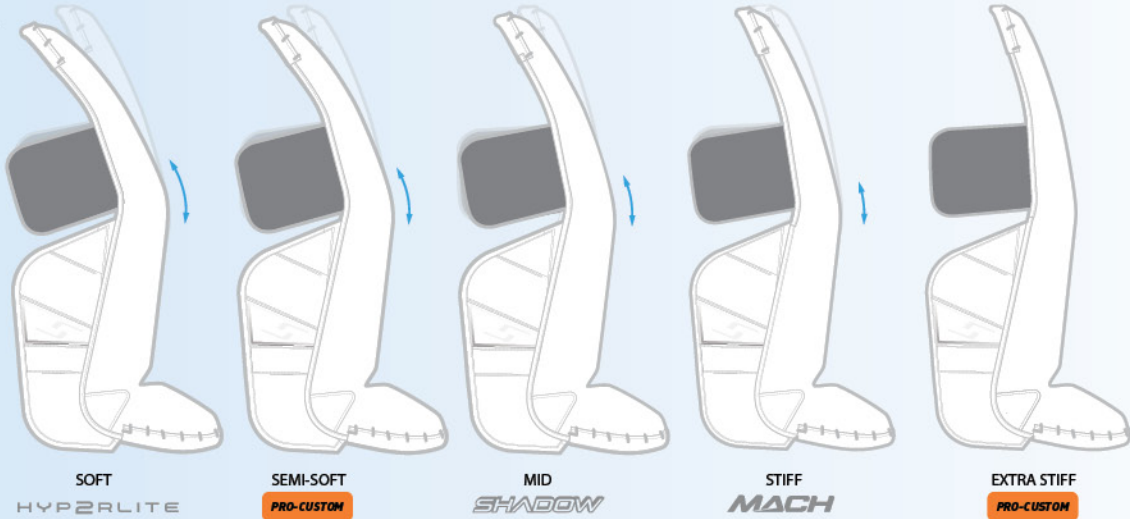

THIGH FLEX

SOFT

HYP2RLITE

SEMI-SOFT

PRO-CUSTOM

MID

SHADOW

STIFF

MACH

EXTRA STIFF

PRO-CUSTOM

BOOT FLEX

- Vapor is a stock 100 degree boot. Supreme is 120 degree boot with a pro custom option of 100 degree.