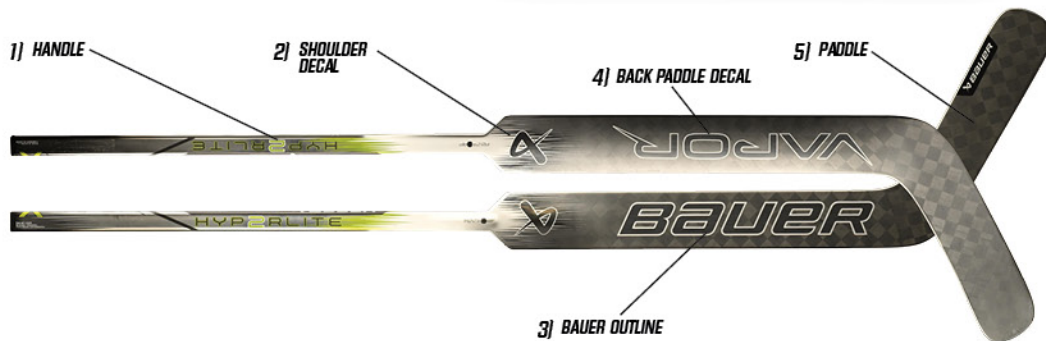

BAUER

GOALIE STICKS

S24 SHADOW GOAL STICK

SHADOW

SHOULDER OPTIONS

PADDLE HEIGHTS

23, 24, 25, 26, 27

CURVES

S24 HYPERLITE GOAL STICK

HYP2RLITE

SHOULDER OPTIONS

CURVES

BAUER

BAUER_GOAL24_CATALOG // SKATES

GOALIE SKATES

BAUER
PRO

» Experience next level of tailored fit. Our 3D scanning technology measures your feet with laser precision bringing your comfort and your game to the next level.

PROFILE FEATURE - Custom Steel name/number, profile and sharpen available