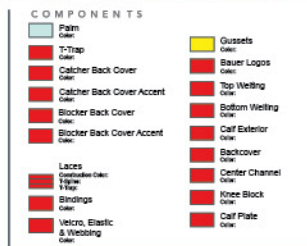

BRAND GUIDE

Ensure that all Digi-Print orders abide by Bauer Brand Standard Guidelines. Each uploaded image will be reviewed upon order. You must own the rights to your image-photos or have a written letter from your organization for any logo usage. We reserve the right to reject and cancel Digi-Print orders containing images that include:

- Trademarked or copyrighted material
- Celebrities
- College / Pro logos (pending approval)
- Inappropriate text
- Competitor graphics
- Drugs
- Alcohol
- Pornography
- Violence
- Offensive content

REQUIREMENTS FOR DESIGN COMPLETION:

- Supported logo / design file types: AI, EPS, TIF, JPEG (10+ MB)
- Use Vector (.AI) art for best results
- Bauer logos must be contrast color (no White on White, etc.)
- PADS - must have a bauer logo on front of pads along with family indicator.
- Catcher blocker - BAUER logo on front face and SUPREME / VAPOR logo on back cover

COLOR ZONES

SUPREME