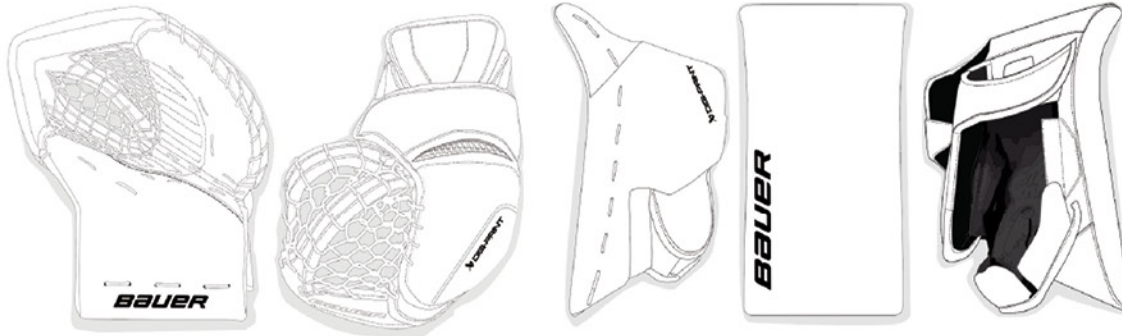

GOAL PADS											CATCH GLOVE										BLOCKER							
	Bauer Logo Front	Bauer Logo Side	Digi-Print Logo	Top Webbing	Bottom Webbing	Calf Wrap	Block Cover	Crest Channel	Knee Block	Calf Patch	Branding	Lacing / Elastic / Micro	Bauer Logo	Digi-Print Logo	Palm	T-Trap	Catcher Block Cover	Block Cover Accent	Construction Ledge	Pocket Lacing	T-Trap Spine Lacing	Branding / Elastic / Micro	Bauer Logo	Digi-Print Logo	Blocker Block Cover	Block Cover Accent	Construction Ledge	Branding / Elastic / Micro	
White																													
Black																													
Arizona Red																													
Aviator Blue																													
Blue																													
Brown																													
Coyote Red																													
Desert Sand																													
Bucks Purple																													
Forest Green																													
Green Ocean																													
Gray (Stock)																													
Ice Blue																													
Kelly Green																													
Knight Gold																													
Light Blue																													
Light Gray																													
Maroon																													
Metallic Gold																													
Navy																													
Orange																													
Purple																													
Red																													
Retro Tan																													
Shadow Blue																													
Silver																													
Spot Gold																													
Tan																													
Vegas Gray																													
Victory Green																													
Yellow																													

INDICATES COLOUR IS NOT AVAILABLE