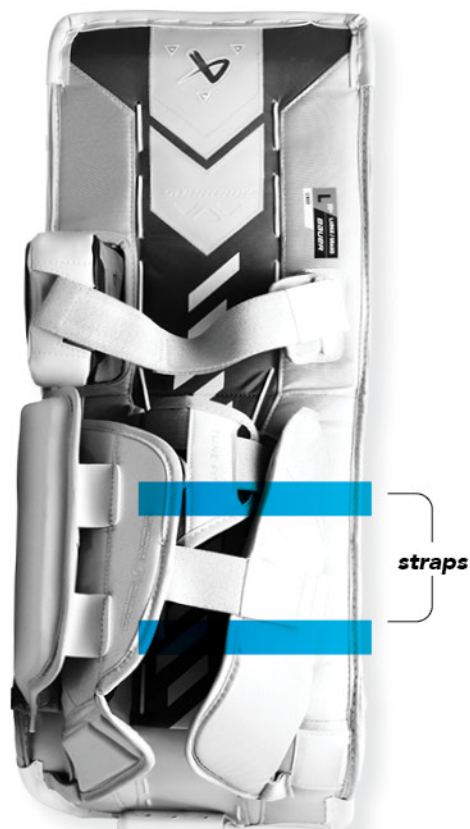

▶▶ 100° available for Supreme

GOALIE PADS

KNEE BLOCK

SUPREME

STABILISLIDE

VAPOR

STABILIFLEX

KNEE WING

SEWN IN
(CENTER / LOWER POSITION)

ADJUSTABLE

SEWN IN
(CENTER POSITION)

ADJUSTABLE

TUNE FIT CONNECT

SUPREME

VAPOR

ADDED STRAPPING

» both Supreme & Vapor can have additional leather strapping on the knee & calf

GOALIE PADS

BOOT STRAP

NONE (STOCK)

CRS ATTACHED
(LONG / SHORT)

LEATHER BOOT STRAP

TOE ATTACHMENT

STOCK