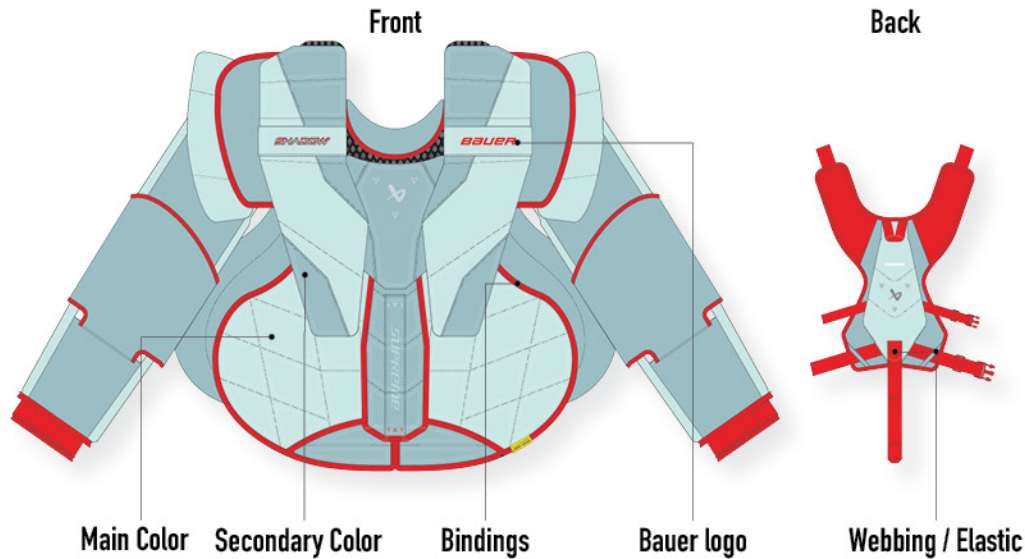

SHADOW

COLOR ZONES