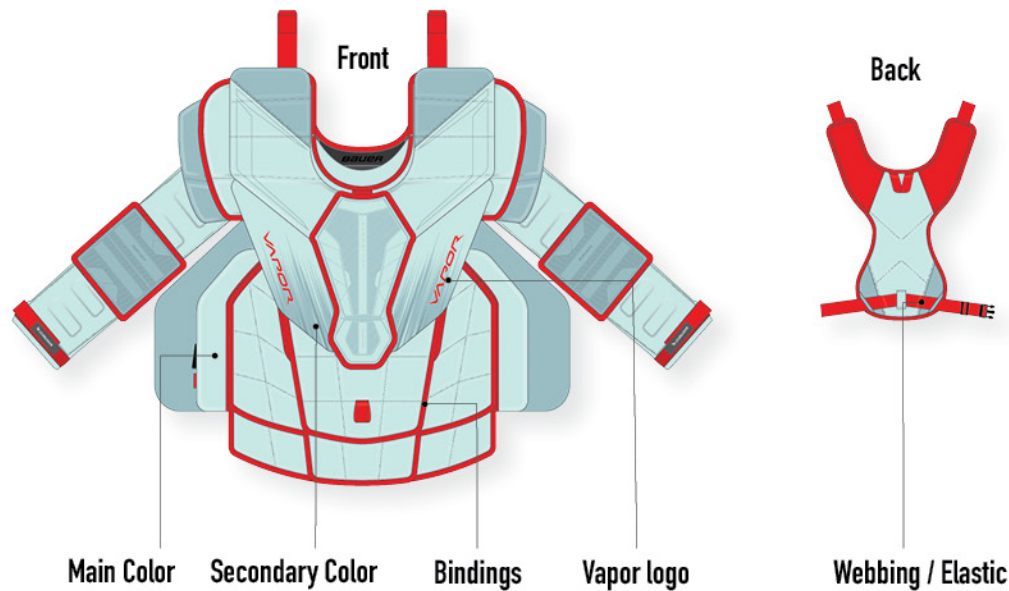

HYP2RLITE

COLOR ZONES

COMPONENTS

LOGOS

COLOR OPTIONS + CONSTRUCTION

CUSTOMIZABLE AREAS:

MAIN + SECONDARY COLORS / BINDING / ELASTIC / VELCRO / WEBBING / LOGOS - BAUER + VAPOR

BLACK	RETRO TAN	ORANGE	MAROON	AVATOR BLUE	KELLY GREEN
WHITE	DESERT SAND	RED	PURPLE	LIGHT BLUE	FOREST GREEN
SILVER	KNIGHTS GOLD	ARIZONA RED	DUCKS PURPLE	ICE BLUE	VICTORY GREEN
VEGAS GREY	METALLIC GOLD	COYOTE RED	BLUE	SHADOW BLUE	GREEN OCEAN
BROWN	SPORT GOLD	YELLOW	NAVY	TEAL	

SHOULDER FLOATERS

- STOCK FLOATERS
- REINFORCED SHOULDER FLOATERS

ARMS

- VAPOR HYPERLITE 2 ARMS (STOCK)
- SUPREME SHADOW ARMS - ADJUSTABLE

FOREARM

- STOCK FOREARM BUILD
- REINFORCED FOREARM PROTECTION

BICEPS

- STOCK BICEP BUILD
- REINFORCED BICEP PROTECTION

WRIST LENGTH

- STOCK WRIST LENGTH
- ADD 10MM (1/2") TO FOREARM LENGTH - XL ONLY
- ADD 20MM (1") TO FOREARM LENGTH - XL ONLY
- REMOVE 10MM (1/2") FROM FOREARM LENGTH - SMALL ONLY
- REMOVE 20MM (1") FROM FOREARM LENGTH - SMALL ONLY