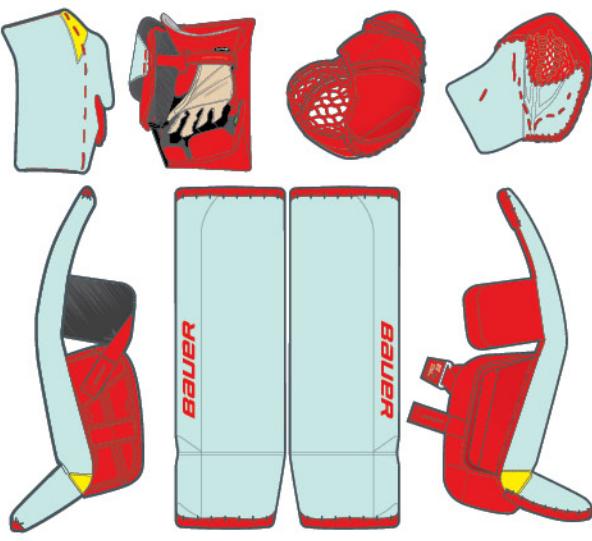

BRAND GUIDE

Ensure that all Digi-Print orders abide by Bauer Brand Standard Guidelines. Each uploaded image will be reviewed upon order. You must own the rights to your image-photos or have a written letter from your organization for any logo usage. We reserve the right to reject and cancel Digi-Print orders containing images that include:

- Trademarked or copyrighted material
- Celebrities
- College / Pro logos (pending approval)
- Inappropriate text
- Competitor graphics
- Drugs
- Alcohol
- Pornography
- Violence
- Offensive content

REQUIREMENTS FOR DESIGN COMPLETION:

- Supported logo / design file types: AI, EPS, TIF, JPEG (10+ MB)
- Use Vector (.AI) art for best results
- Bauer logos must be contrast color (no White on White, etc.)
- PADS - must have a bauer logo on front of pads along with family indicator.
- Catcher blocker - BAUER logo on front face and SUPREME / VAPOR logo on back cover

COLOR ZONES

SUPREME

COLORS: (CMYK)

RETAIL / CUSTOM COLOURS - SOLID

WHITE - 0/0/0/0	YELLOW - 0/1/100/0
BLACK - 100/100/100/100	VEGAS GREY - 70/62/66/64
ARIZONA RED - 1/98/58/44	DESERT SAND - 5/14/37/0
BLUE - 100/72/0/38	KNIGHTS GOLD - 0/26/100/15
BROWN - 33/66/76/68	RETRO TAN - 0/49/99/35
FOREST GREEN - 87/15/77/69	COYOTE RED - 1/98/58/48
KELLY GREEN - 92/2/92/47	AVIATOR BLUE - 97/42/0/12
LIGHT BLUE - 55/13/0/0	ICE BLUE - 21/0/11/0
MAROON - 18/88/59/70	SHADOW BLUE - 40/14/20/0
NAVY - 100/73/0/79	TEAL - 88/37/48/12
ORANGE - 0/68/100/0	VICTORY GREEN - 78/8/99/27
PURPLE - 79/100/0/0	GREEN OCEAN - 72/17/39/0
RED - 0/100/100/2	DUCKS PURPLE - 68/90/44/45
SILVER - 0/0/0/30	GREY (STOCK) - 0/0/0/70
SPORT GOLD - 0/23/100/0	LIGHT GREY - 0/0/0/20
METALLIC GOLD	METALLIC SILVER

VAPOR