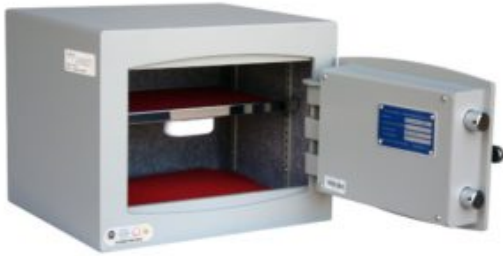

Mini Vault 1 S2 Silver Electronic Locking

MINI VAULT S2 SILVER 1 ELECTRONIC IMAGES

Mini Vault 1 S2 Silver Electronic Locking