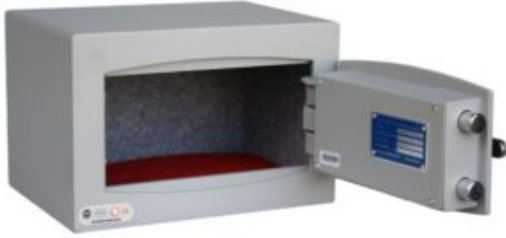

Mini Vault 0 S2 Silver Key Locking

MINI VAULT S2 SILVER 0 KEY LOCKING IMAGES

Mini Vault 0 S2 Silver Key Locking