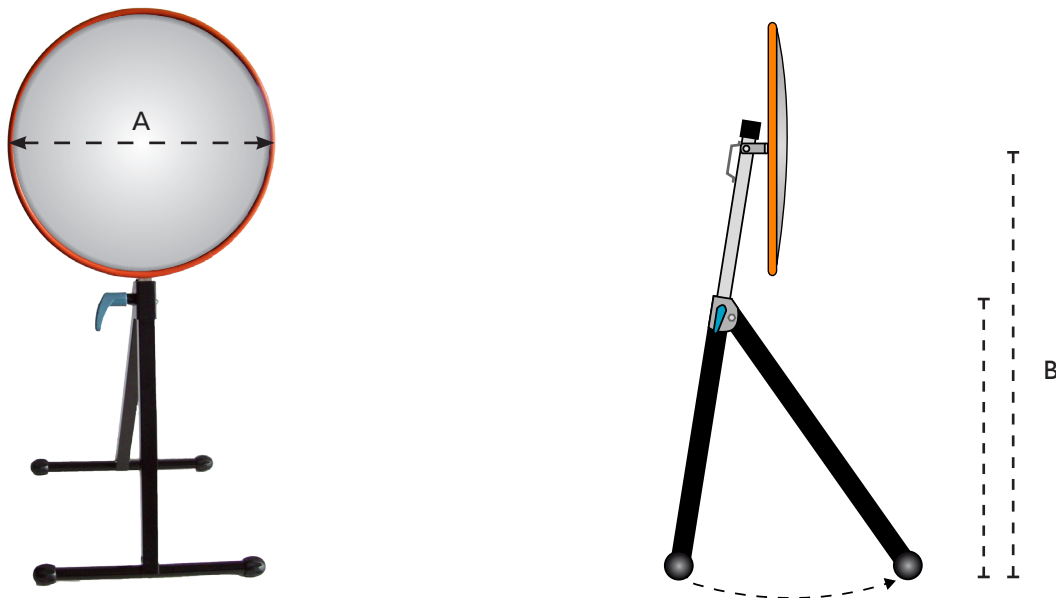

Part Number	M20240
Total Diameter (A)	400mm
Mirror Face Diameter	390mm
Mirror Depth	33mm
Acrylic Thickness	2mm
Stand Height (B)	70 - 107mm
Back	*ACM

\*ACM=Aluminium Composite Material

FRONT VIEW:

BACK VIEW: