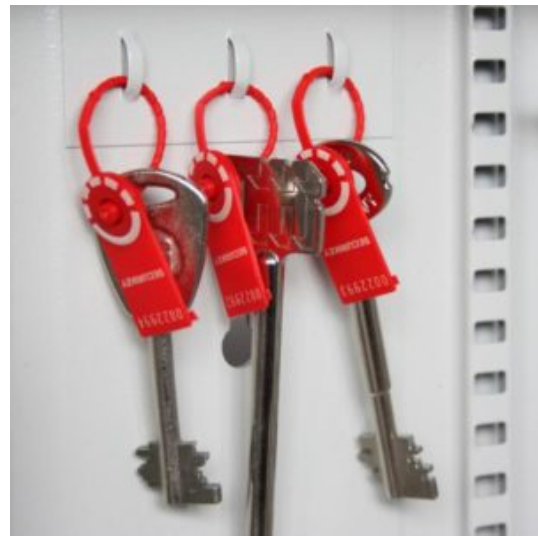

PADLOCK & KEY VAULT 50

- Heavy duty deep key cabinet designed specifically for padlocks or bunches of keys
- Key hooks are longer, double spaced and staggered
- 2.5mm fabricated steel cabinet with flush closing door to resist forced entry
- Colour coded and numbered hook bars
- Includes 7 security seals and loops to secure keys that require clear evidence of tampering or removal
- Combination and electronic locking options available
- Standard locking - Security Euro cylinder deadlock
- Use your own cylinder to incorporate into an existing system
- Durable light grey finish

KEY VAULT 50 PADLOCK IMAGES

Key Vault Padlock 50

Key Vault Padlock Interior

Euro Profile Cylinder

Security Seals & Loops

KEY VAULT 50 PADLOCK IMAGES

Key Vault Padlock 50 Push Button Combination Lock

Key Vault Padlock 50 Dial Combination Lock