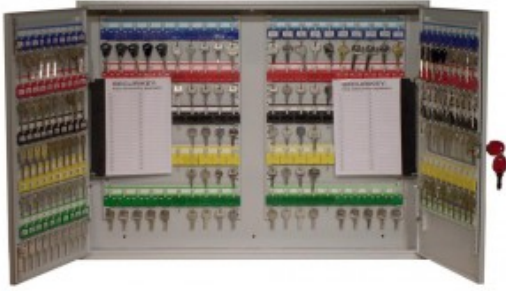

SYSTEM 200/D

- A key cabinet with increased depth - Ideal for storing bunches of keys
- Strongly made steel cabinet with flush closing rim to resist forced entry
- Adjustable colour coded and numbered hook bars allow the layout to be customised
- Ingenious key tabs are designed to hang so that the number is always visible
- Includes 7 security seals and loops to secure keys that require clear evidence of tampering or removal
- Key locations can be recorded on the control index which is removable for added security
- Durable Light Grey paint finish will suit most environments
- Supplied with security lock and 2 keys

ADDITIONAL INFORMATION

Weight	18.000 kg
Dimensions	550 (H) x 730 (W) x 140 (D) mm
Standard	Bronze
Capacity	200 bunches
EAN	5030282121914
Locking Options	A – REVO B/BR, B – 3/4 Wheel Mechanical Combination, C – REVO A, D – Padlocking Cam Lock, F – CL1000, I – La Gard 39E, K – La Gard 66E

DEEP SYSTEM CABINETS FOR 200 BUNCHES IMAGES

Deep System 200

Security Seals & Loops

Deep System 200 Electronic Cam Lock CL1000

Deep System 200 Dial Combination Lock

DEEP SYSTEM CABINETS FOR 200 BUNCHES IMAGES